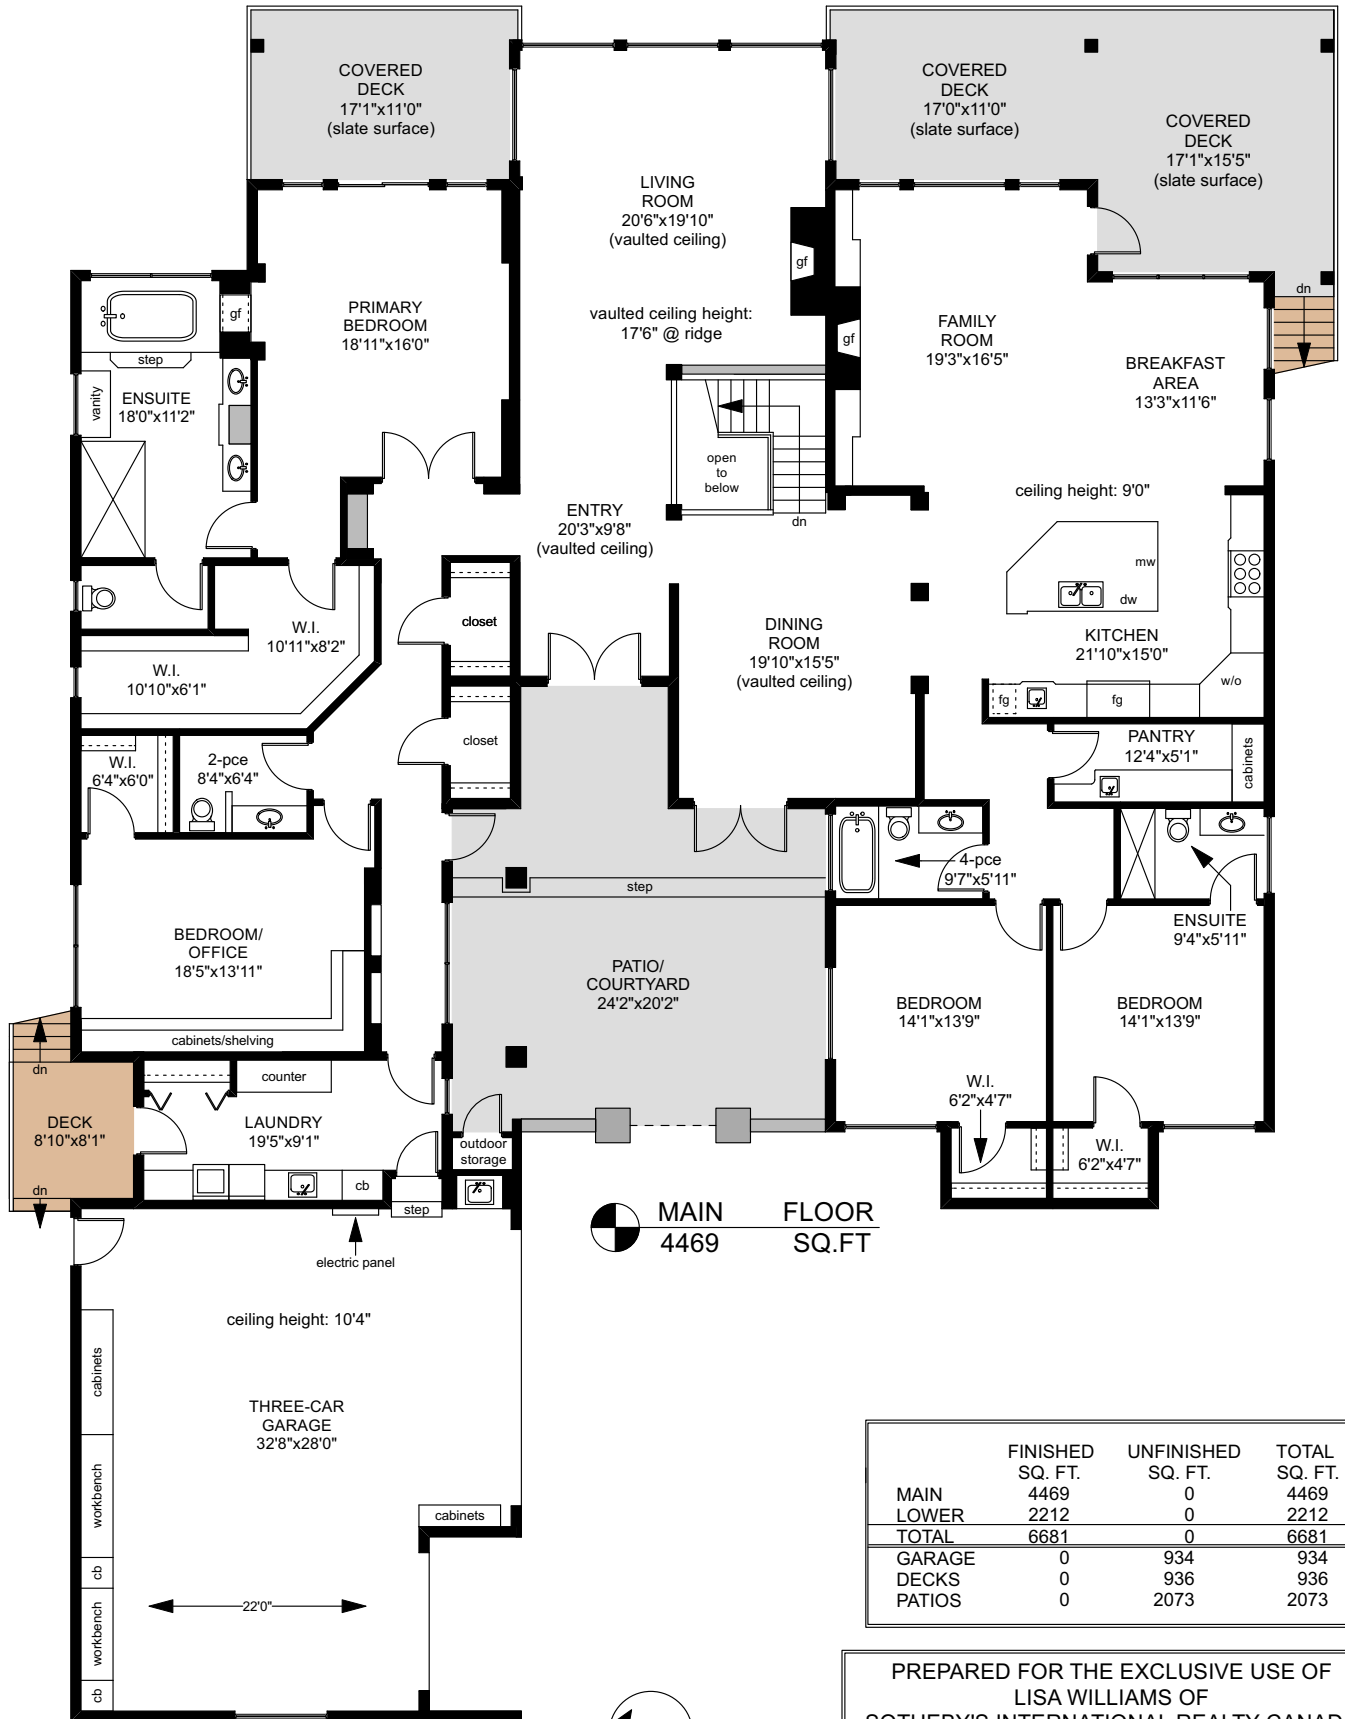

2226 ARBUTUS ROAD

MAIN FLOOR
4469 SQ.FT

| | FINISHED SQ. FT. | UNFINISHED SQ. FT. | TOTAL SQ. FT. |
|--------|---------------------|-----------------------|------------------|
| MAIN | 4469 | 0 | 4469 |
| LOWER | 2212 | 0 | 2212 |
| TOTAL | 6681 | 0 | 6681 |
| GARAGE | 0 | 934 | 934 |
| DECKS | 0 | 936 | 936 |
| PATIOS | 0 | 2073 | 2073 |

PREPARED FOR THE EXCLUSIVE USE OF
LISA WILLIAMS OF
SOTHEBY'S INTERNATIONAL REALTY CANADA

MEASURED ON: 08/08/22
UPDATED ON: 03/23/26
DRAWING FILE: 19352

Tafemeasure VICTORIA, B.C.
Ph. 2508838894
www.tafemeasure.com

2226 ARBUTUS ROAD

| | FINISHED SQ. FT. | UNFINISHED SQ. FT. | TOTAL SQ. FT. |
|--------------|------------------|--------------------|---------------|
| MAIN | 4469 | 0 | 4469 |
| LOWER | 2212 | 0 | 2212 |
| TOTAL | 6681 | 0 | 6681 |
| GARAGE | 0 | 934 | 934 |
| DECKS | 0 | 936 | 936 |
| PATIOS | 0 | 2073 | 2073 |