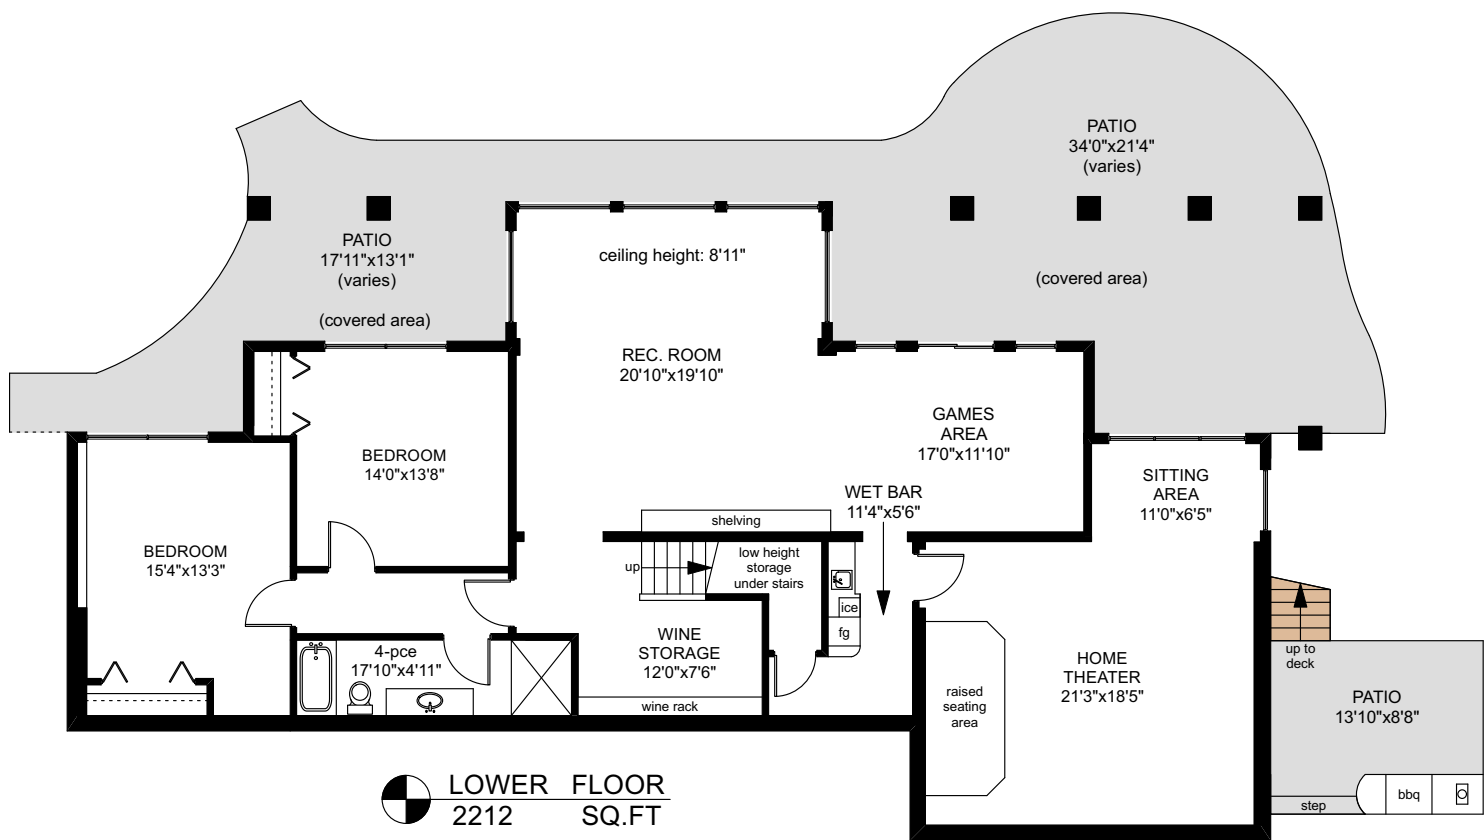

2226 ARBUTUS ROAD

MAIN FLOOR
4469 SQ.FT

| | FINISHED SQ. FT. | UNFINISHED SQ. FT. | TOTAL SQ. FT. |
|--------|---------------------|-----------------------|------------------|
| MAIN | 4469 | 0 | 4469 |
| LOWER | 2212 | 0 | 2212 |
| TOTAL | 6681 | 0 | 6681 |
| GARAGE | 0 | 934 | 934 |
| DECKS | 0 | 936 | 936 |
| PATIOS | 0 | 2073 | 2073 |

2226 ARBUTUS ROAD

| | FINISHED SQ. FT. | UNFINISHED SQ. FT. | TOTAL SQ. FT. |
|--------------|------------------|--------------------|---------------|
| MAIN | 4469 | 0 | 4469 |
| LOWER | 2212 | 0 | 2212 |
| TOTAL | 6681 | 0 | 6681 |
| GARAGE | 0 | 934 | 934 |
| DECKS | 0 | 936 | 936 |
| PATIOS | 0 | 2073 | 2073 |