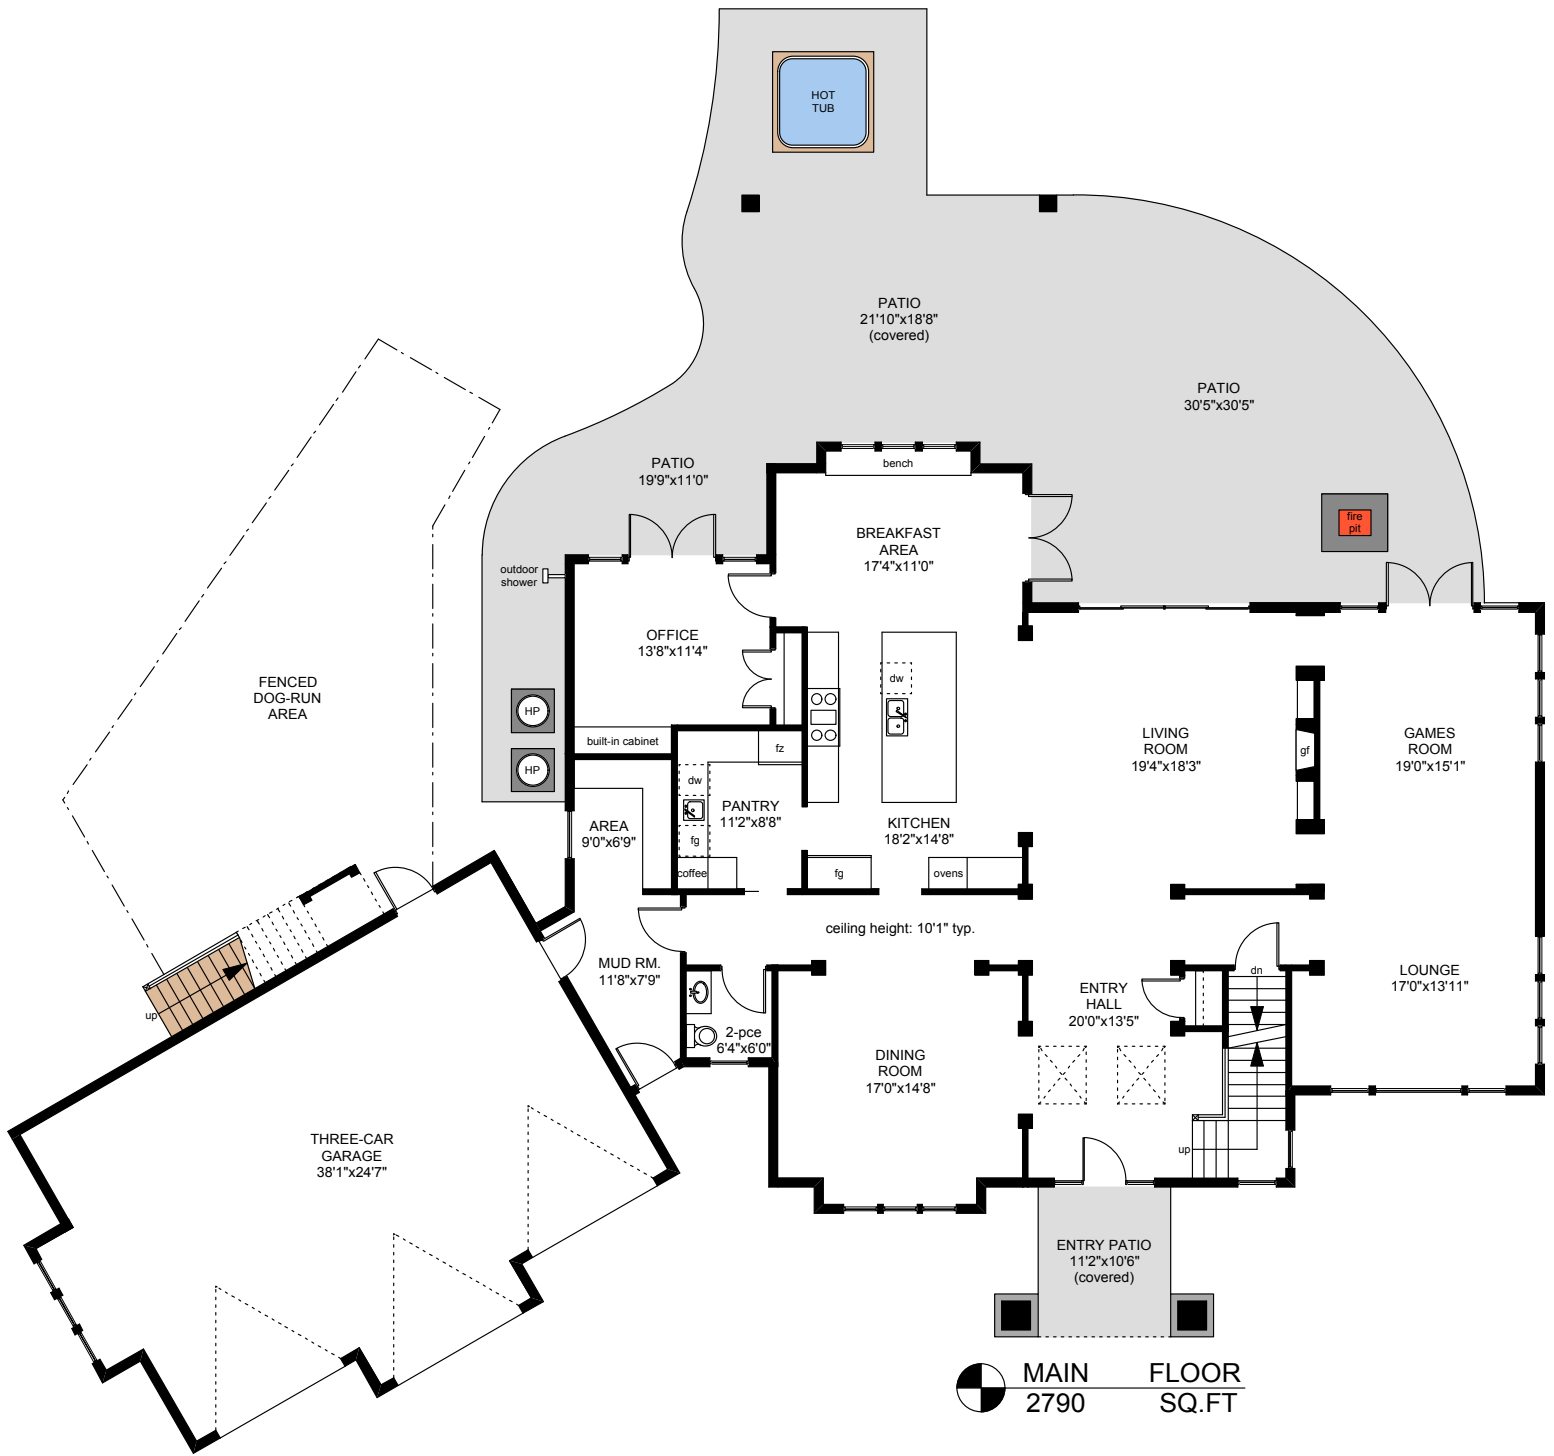

4041 PALMETTO PLACE

	FINISHED SQ. FT.	UNFINISHED SQ. FT.	TOTAL SQ. FT.
MAIN	2790	0	2790
UPPER	2749	0	2749
LOWER	955	0	955
TOTAL	6494	0	6494
GARAGE	0	1081	1081
GARAGE 2	0	944	944
PATIOS	0	1689	1689

MAIN FLOOR
2790 SQ.FT.

PREPARED FOR THE EXCLUSIVE USE OF
LISA WILLIAMS OF
SOTHEBY'S INTERNATIONAL REALTY CANADA

MEASURED ON: from plans
DRAWING FILE: 12950

Tafe Measure
VICTORIA, B.C.
Ph. 883.8894
www.tafemeasure.com

4041 PALMETTO PLACE

	FINISHED SQ. FT.	UNFINISHED SQ. FT.	TOTAL SQ. FT.
MAIN	2790	0	2790
UPPER	2749	0	2749
LOWER	955	0	955
TOTAL	6494	0	6494
GARAGE	0	1081	1081
GARAGE 2	0	944	944
PATIOS	0	1689	1689

PREPARED FOR THE EXCLUSIVE USE OF
LISA WILLIAMS OF
SOTHEBY'S INTERNATIONAL REALTY CANADA