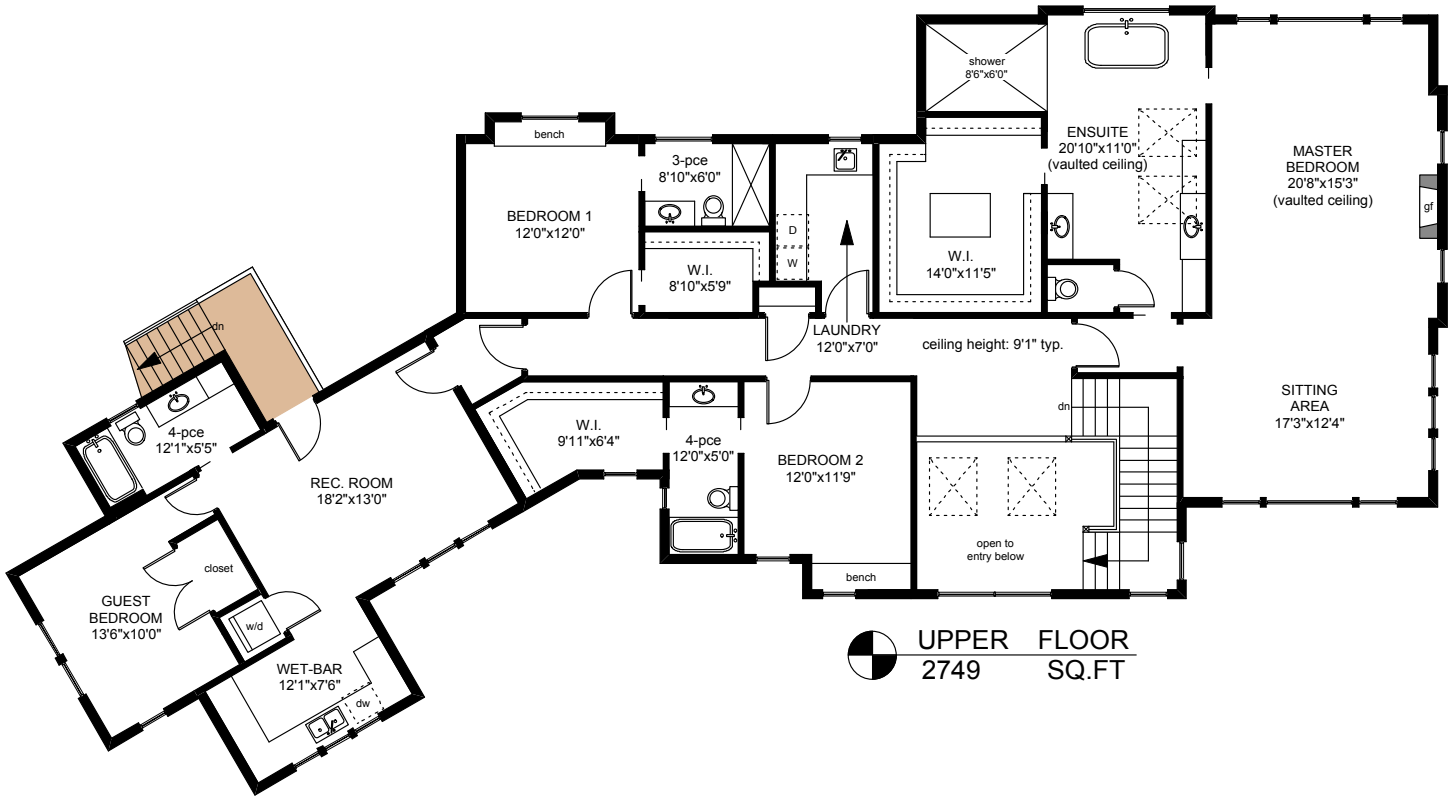

4041 PALMETTO PLACE

	FINISHED SQ. FT.	UNFINISHED SQ. FT.	TOTAL SQ. FT.
MAIN	2790	0	2790
UPPER	2749	0	2749
LOWER	955	0	955
TOTAL	6494	0	6494
GARAGE	0	1081	1081
GARAGE 2	0	944	944
PATIOS	0	1689	1689

MAIN FLOOR
2790 SQ.FT.

PREPARED FOR THE EXCLUSIVE USE OF
LISA WILLIAMS OF
SOTHEBY'S INTERNATIONAL REALTY CANADA

MEASURED ON: from plans
DRAWING FILE: 12950

Tafe Measure
VICTORIA, B.C.
Ph. 883.8894
www.tafemeasure.com

4041 PALMETTO PLACE

	FINISHED SQ. FT.	UNFINISHED SQ. FT.	TOTAL SQ. FT.
MAIN	2790	0	2790
UPPER	2749	0	2749
LOWER	955	0	955
TOTAL	6494	0	6494
GARAGE	0	1081	1081
GARAGE 2	0	944	944
PATIOS	0	1689	1689

PREPARED FOR THE EXCLUSIVE USE OF
LISA WILLIAMS OF
SOTHEBY'S INTERNATIONAL REALTY CANADA