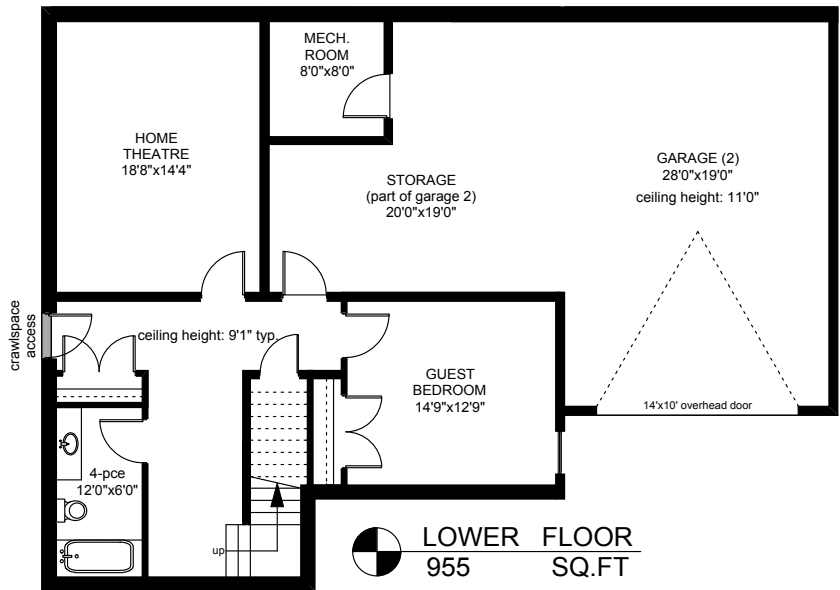

4041 PALMETTO PLACE

	FINISHED SQ. FT.	UNFINISHED SQ. FT.	TOTAL SQ. FT.
MAIN	2790	0	2790
UPPER	2749	0	2749
LOWER	955	0	955
TOTAL	6494	0	6494
GARAGE	0	1081	1081
GARAGE 2	0	944	944
PATIOS	0	1689	1689

MAIN FLOOR
2790 SQ.FT.

PREPARED FOR THE EXCLUSIVE USE OF
LISA WILLIAMS OF
SOTHEBY'S INTERNATIONAL REALTY CANADA

MEASURED ON: from plans
DRAWING FILE: 12950

Tafe Measure
VICTORIA, B.C.
Ph. 883.8894
www.tafemeasure.com

4041 PALMETTO PLACE

	FINISHED SQ. FT.	UNFINISHED SQ. FT.	TOTAL SQ. FT.
MAIN	2790	0	2790
UPPER	2749	0	2749
LOWER	955	0	955
TOTAL	6494	0	6494
GARAGE	0	1081	1081
GARAGE 2	0	944	944
PATIOS	0	1689	1689

PREPARED FOR THE EXCLUSIVE USE OF
LISA WILLIAMS OF
SOTHEBY'S INTERNATIONAL REALTY CANADA