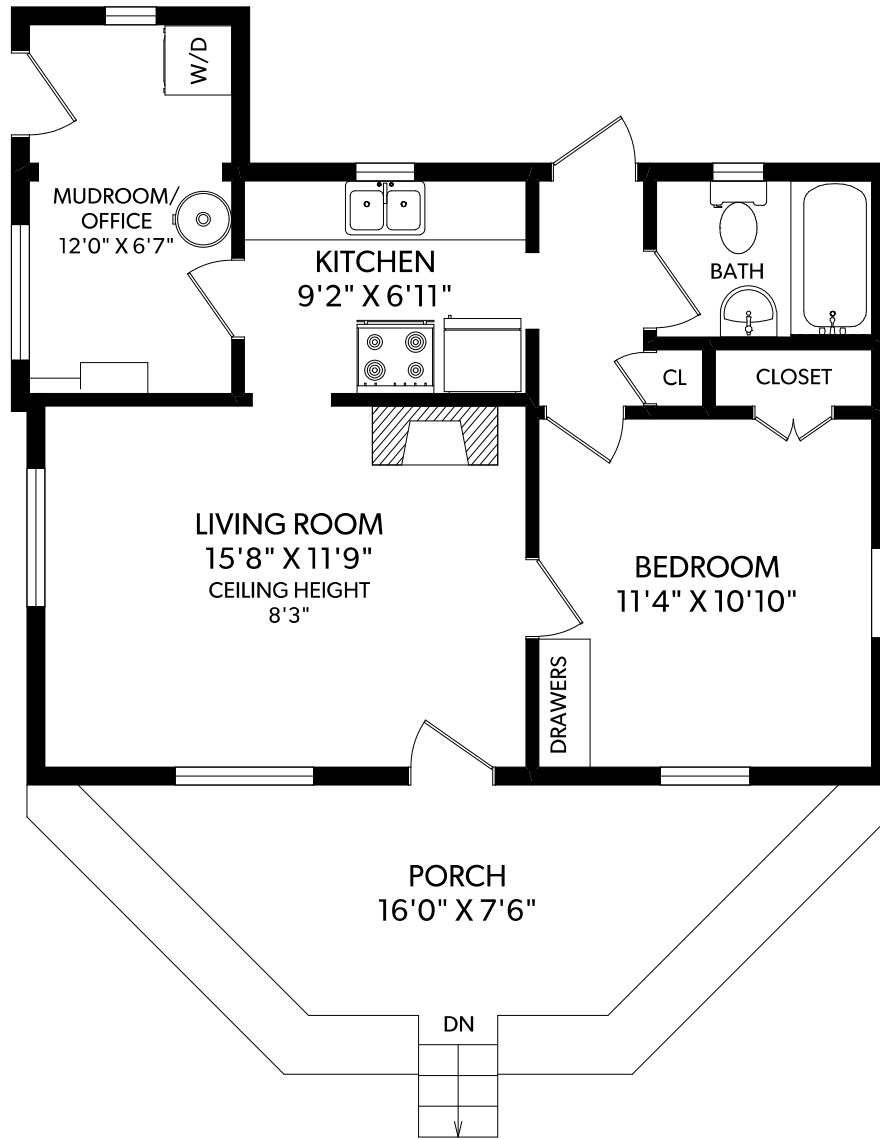

LOWER FLOOR

FLOOR	FINISHED	UNFINISHED	TOTAL
MAIN	1697	0	1697
UPPER	919	0	919
LOWER	0	1713	1364
TOTAL	2616	1713	4329

OTHER AREAS	
COTTAGE	612
COTTAGE PORCH	129
GARAGE	639
WORKSHOP	405
DECK	627
PATIO	539
SHED	106

COTTAGE

SHED

FLOOR	FINISHED	UNFINISHED	TOTAL
MAIN	1697	0	1697
UPPER	919	0	919
LOWER	0	1713	1364
TOTAL	2616	1713	4329

OTHER AREAS	
COTTAGE	612
COTTAGE PORCH	129
GARAGE	639
WORKSHOP	405
DECK	627
PATIO	539
SHED	106