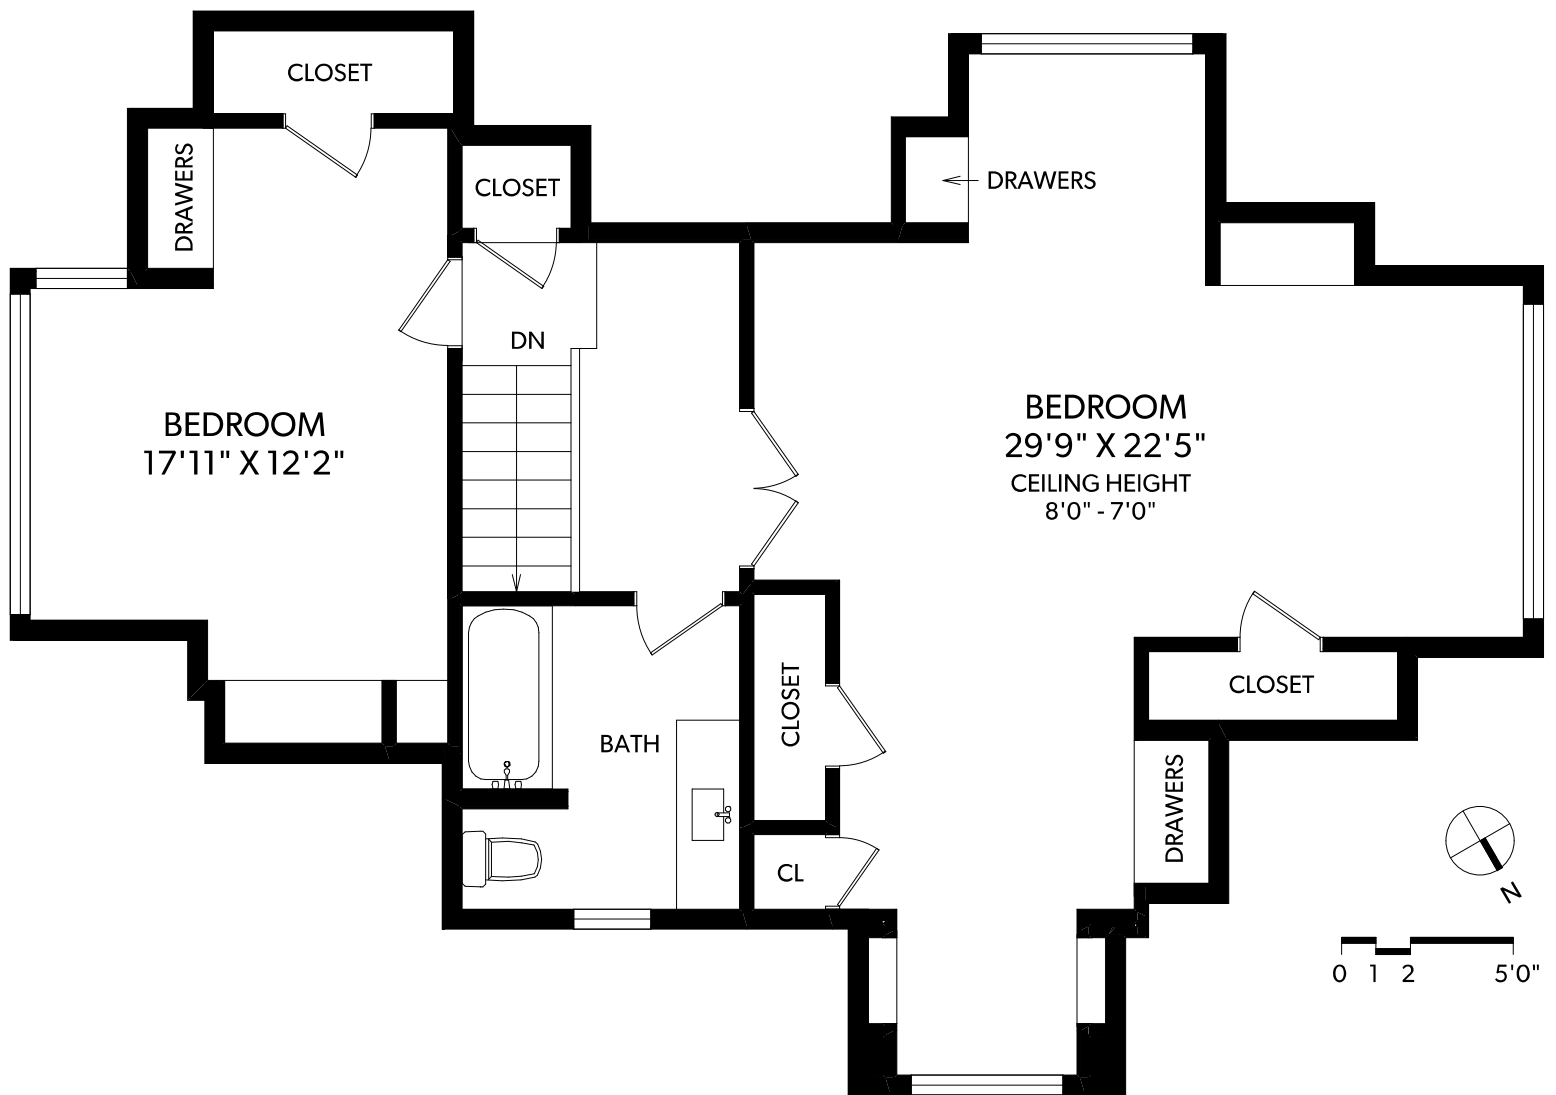

MAIN FLOOR

FLOOR	FINISHED	UNFINISHED	TOTAL
MAIN	1697	0	1697
UPPER	919	0	919
LOWER	0	1713	1364
TOTAL	2616	1713	4329

OTHER AREAS	
COTTAGE	612
COTTAGE PORCH	129
GARAGE	639
WORKSHOP	405
DECK	627
PATIO	539
SHED	106

UPPER FLOOR

FLOOR	FINISHED	UNFINISHED	TOTAL
MAIN	1697	0	1697
UPPER	919	0	919
LOWER	0	1713	1364
TOTAL	2616	1713	4329

OTHER AREAS	
COTTAGE	612
COTTAGE PORCH	129
GARAGE	639
WORKSHOP	405
DECK	627
PATIO	539
SHED	106