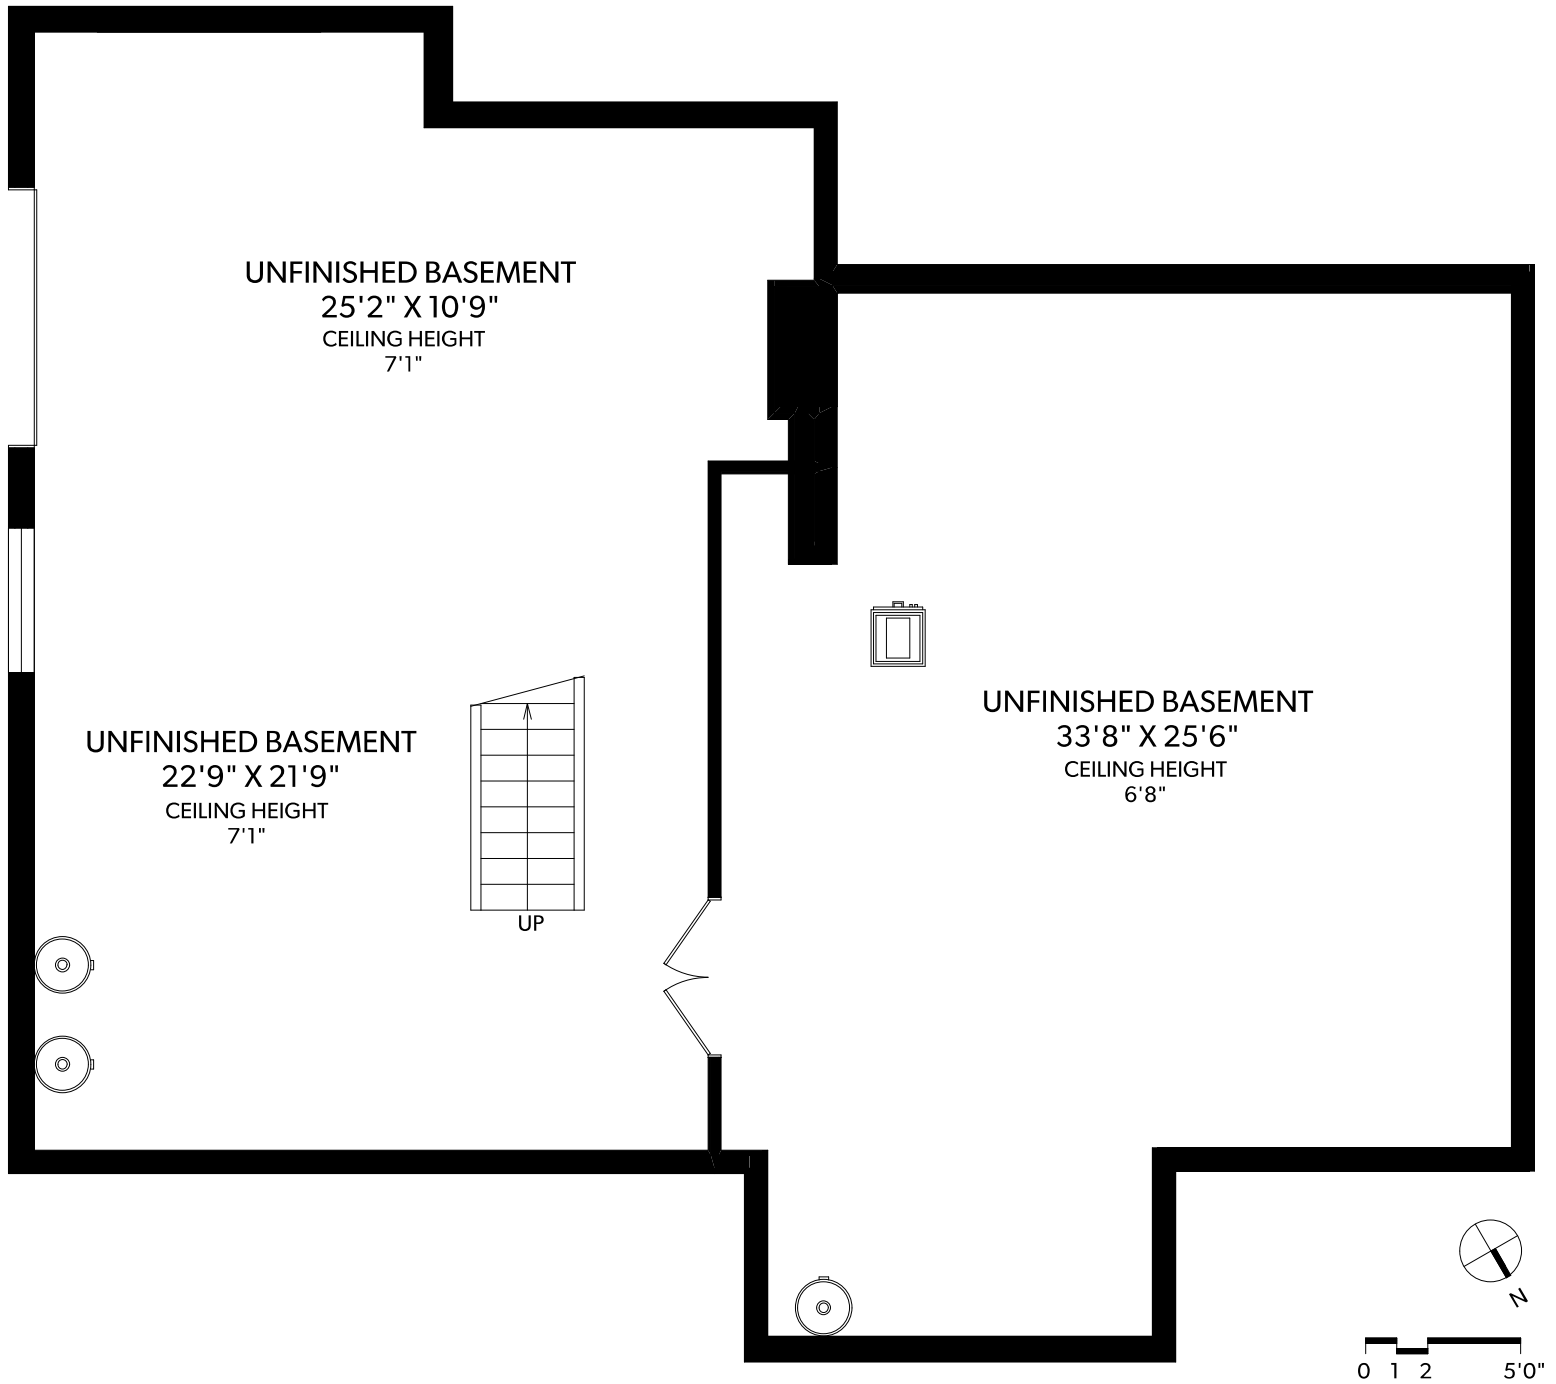

LOWER FLOOR

FLOOR	FINISHED	UNFINISHED	TOTAL
MAIN	1697	0	1697
UPPER	919	0	919
LOWER	0	1713	1364
TOTAL	2616	1713	4329

OTHER AREAS	
COTTAGE	612
COTTAGE PORCH	129
GARAGE	639
WORKSHOP	405
DECK	627
PATIO	539
SHED	106