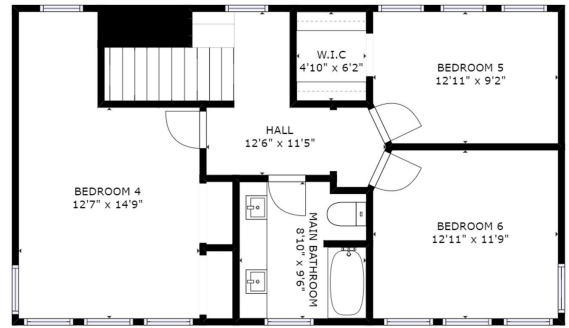

Upper Floor 806 Sqft.

Main Floor 2653 Sqft.

2796 Arbutus Rd

This floor-plan was created for the exclusive use of Steve Clark of 2796 Arbutus Rd

FLOOR	AREA (Sq. Ft.)		
	Finished	Unfinished	Garage
Upper	806	0	
Main	2653	0	424
Total	3459	0	424