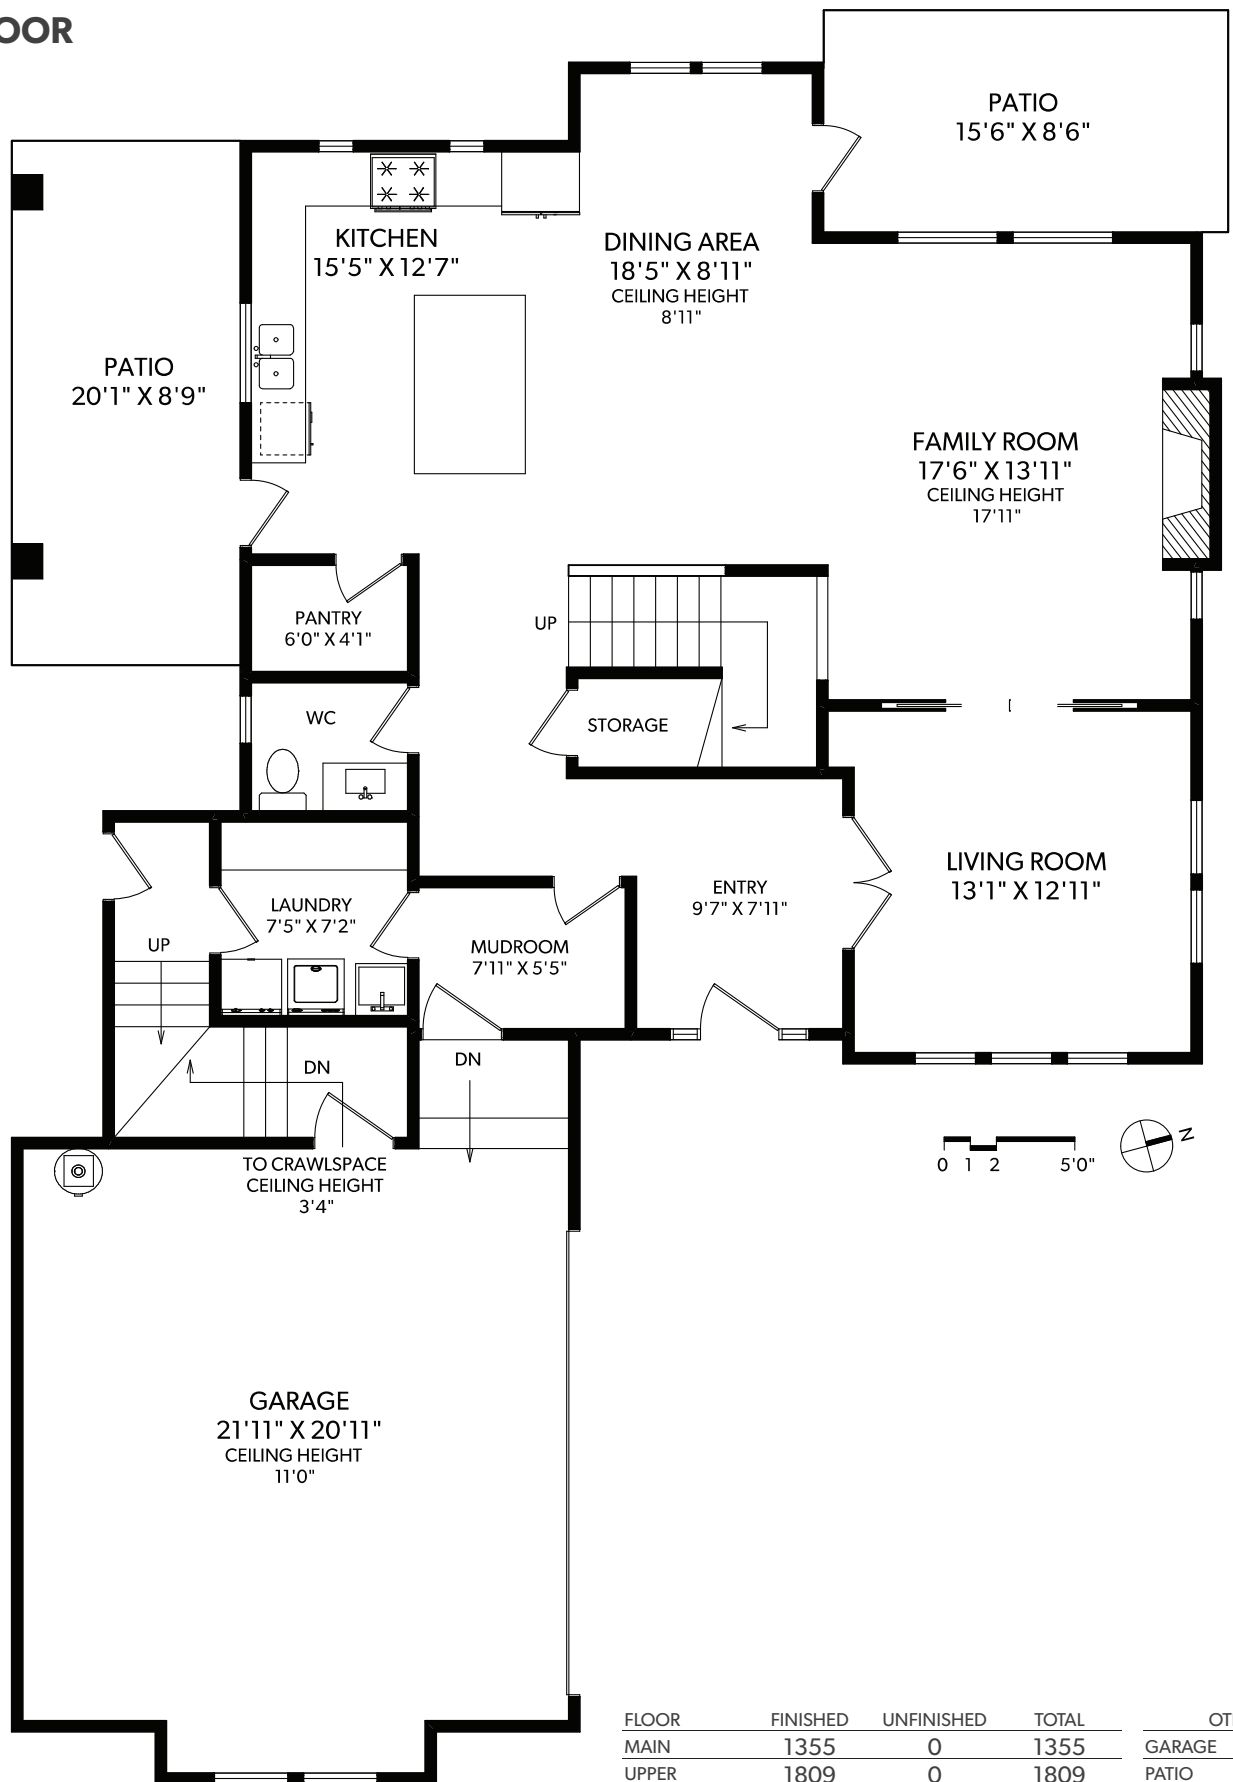

MAIN FLOOR

FLOOR	FINISHED	UNFINISHED	TOTAL	OTHER AREAS
MAIN	1355	0	1355	GARAGE 533
UPPER	1809	0	1809	PATIO 308
TOTAL	3164	0	3164	

5092 CLUTESI STREET

DOCUMENT PREPARED FOR THE EXCLUSIVE USE OF

LISA WILLIAMS

250-388-6998
ORDERS@REALFOTO.CA

MEASURED 12/09/2014 BY AMANDA HOY

All information furnished regarding this property is from sources deemed reliable but no warranty or representation is made to the accuracy thereof. Purchaser to verify measurements if important.

UPPER FLOOR

FLOOR	FINISHED	UNFINISHED	TOTAL	OTHER AREAS
MAIN	1355	0	1355	GARAGE 533
UPPER	1809	0	1809	PATIO 308
TOTAL	3164	0	3164	

5092 CLUTESI STREET

DOCUMENT PREPARED FOR THE EXCLUSIVE USE OF

LISA WILLIAMS