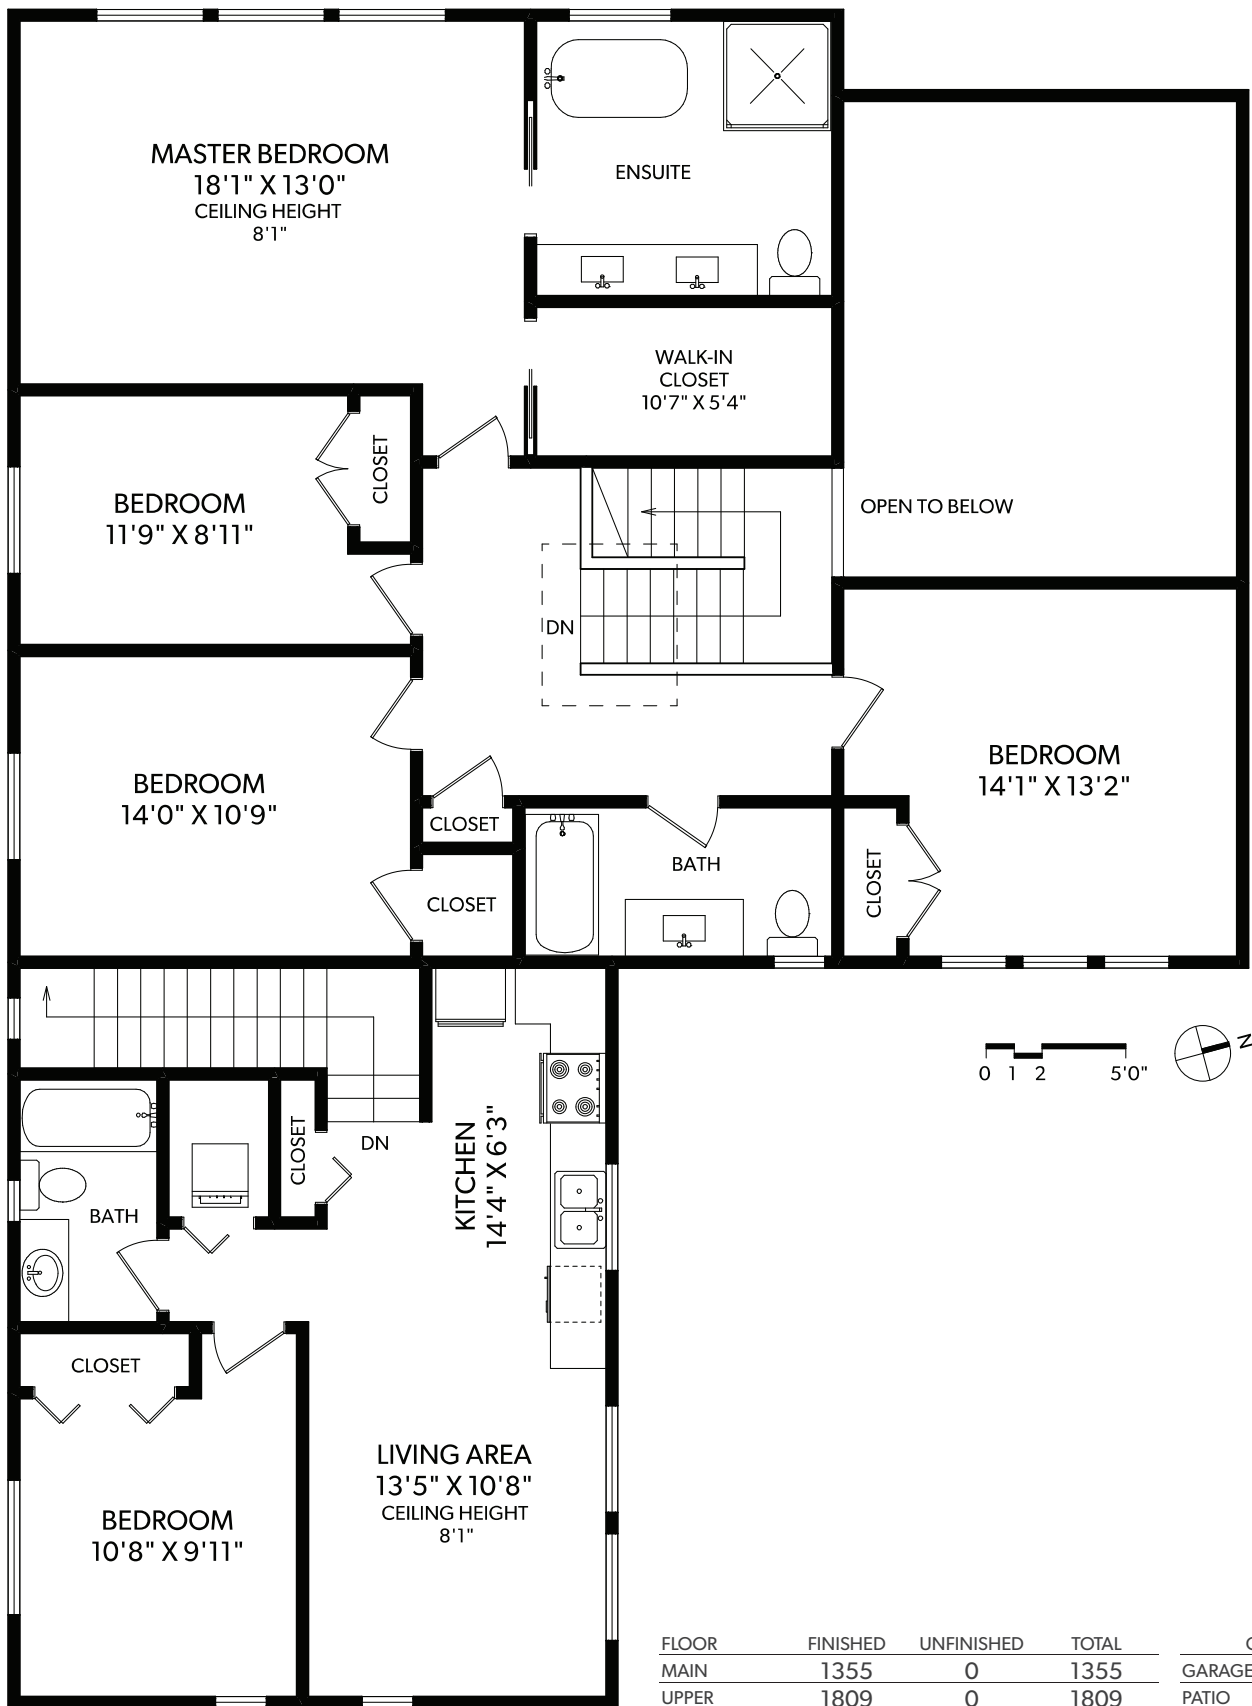

MAIN FLOOR

FLOOR	FINISHED	UNFINISHED	TOTAL	OTHER AREAS
MAIN	1355	0	1355	GARAGE 533
UPPER	1809	0	1809	PATIO 308
TOTAL	3164	0	3164	

5092 CLUTESI STREET

DOCUMENT PREPARED FOR THE EXCLUSIVE USE OF

LISA WILLIAMS

250-388-6998
ORDERS@REALFOTO.CA

MEASURED 12/09/2014 BY AMANDA HOY

All information furnished regarding this property is from sources deemed reliable but no warranty or representation is made to the accuracy thereof. Purchaser to verify measurements if important.

UPPER FLOOR

FLOOR	FINISHED	UNFINISHED	TOTAL	OTHER AREAS
MAIN	1355	0	1355	GARAGE 533
UPPER	1809	0	1809	PATIO 308
TOTAL	3164	0	3164	

5092 CLUTESI STREET

DOCUMENT PREPARED FOR THE EXCLUSIVE USE OF

LISA WILLIAMS