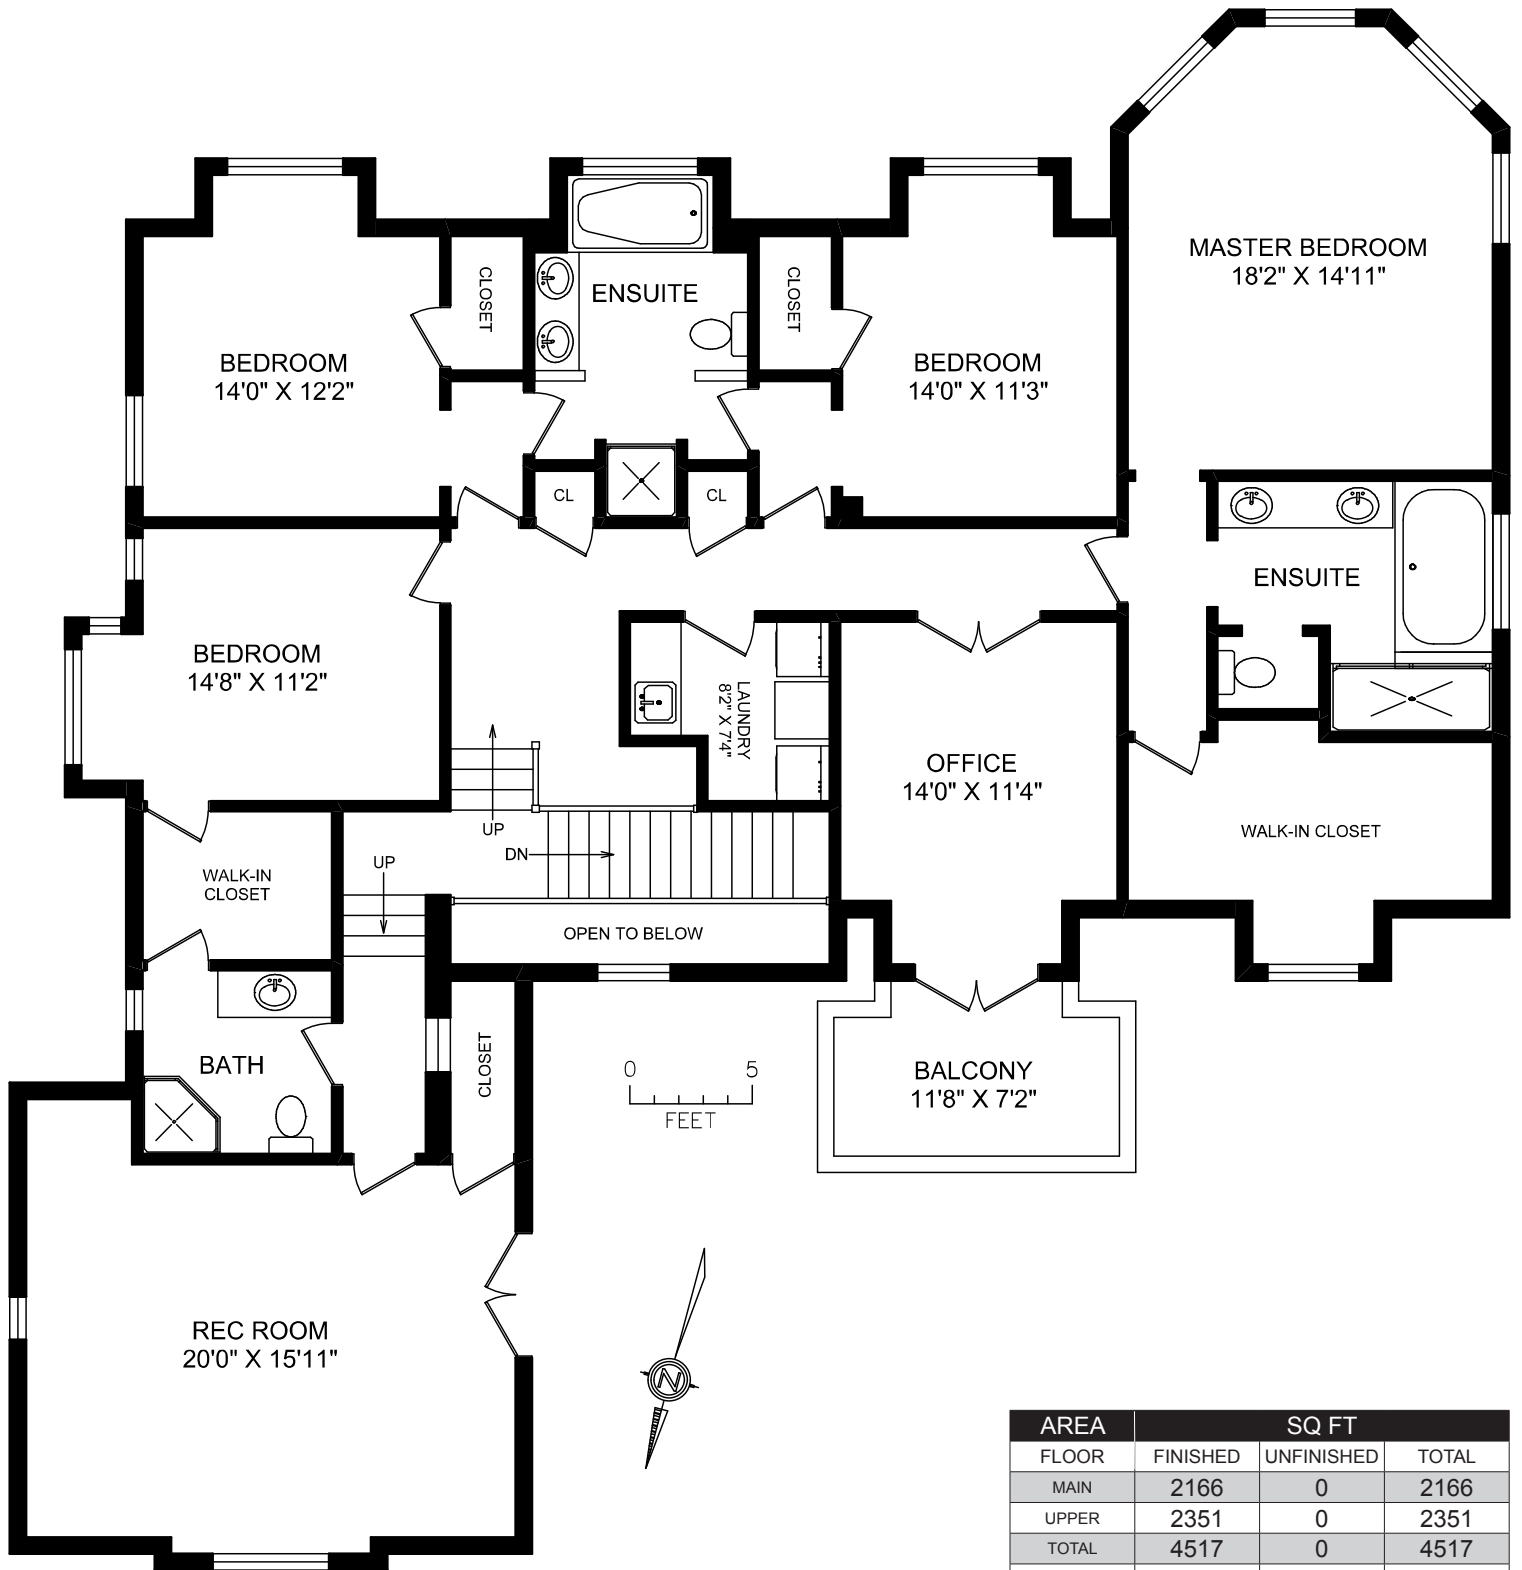

MAIN FLOOR

AREA	SQ FT		
	FINISHED	UNFINISHED	TOTAL
FLOOR			
MAIN	2166	0	2166
UPPER	2351	0	2351
TOTAL	4517	0	4517
PATIO		514	
BALCONY		98	
GARAGE		585	

UPPER FLOOR

AREA	SQ FT		
FLOOR	FINISHED	UNFINISHED	TOTAL
MAIN	2166	0	2166
UPPER	2351	0	2351
TOTAL	4517	0	4517
PATIO		514	
BALCONY		98	
GARAGE		585	