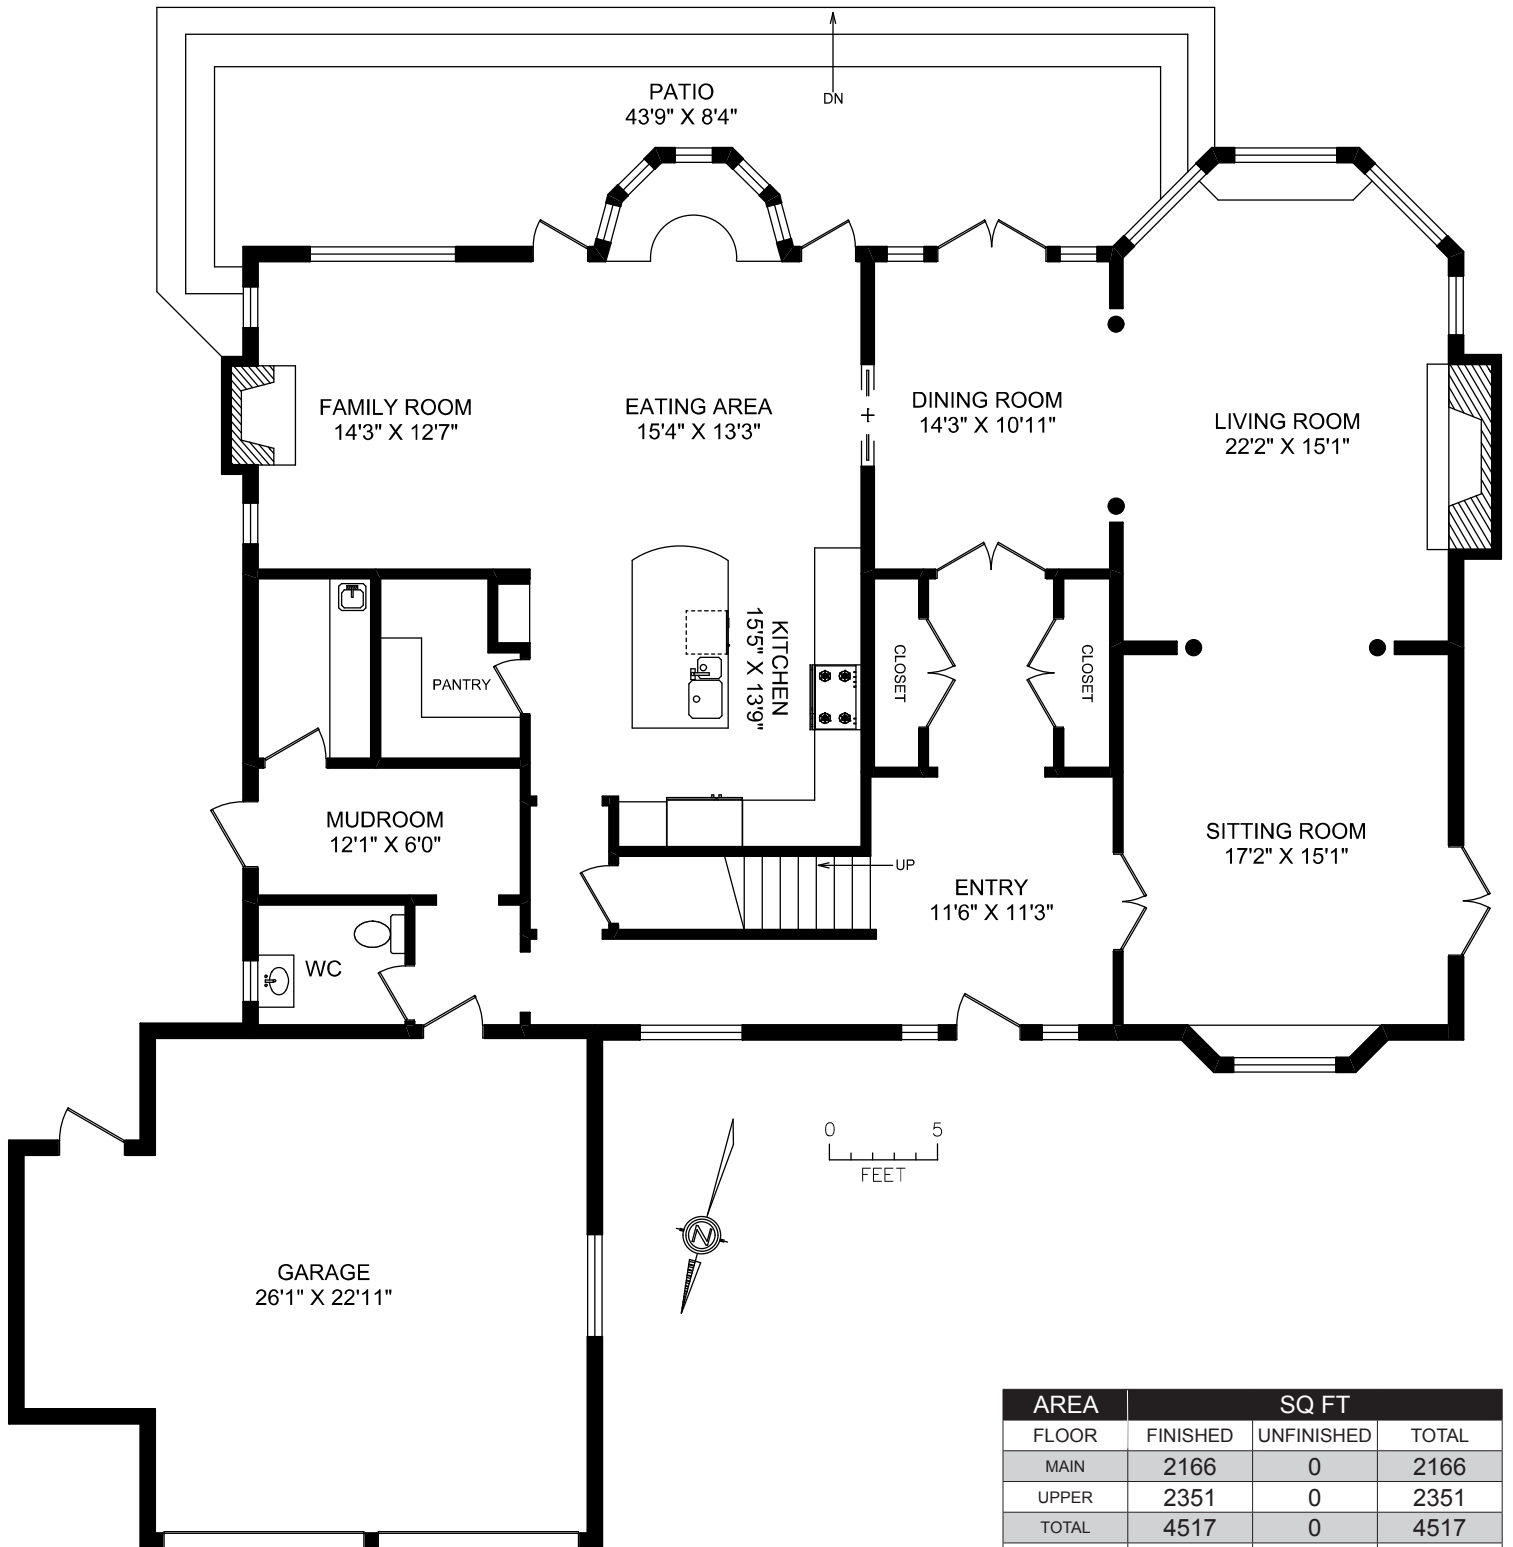

MAIN FLOOR

AREA	SQ FT		
	FINISHED	UNFINISHED	TOTAL
FLOOR			
MAIN	2166	0	2166
UPPER	2351	0	2351
TOTAL	4517	0	4517
PATIO		514	
BALCONY		98	
GARAGE		585	

UPPER FLOOR

AREA	SQ FT		
FLOOR	FINISHED	UNFINISHED	TOTAL
MAIN	2166	0	2166
UPPER	2351	0	2351
TOTAL	4517	0	4517
PATIO		514	
BALCONY		98	
GARAGE		585	