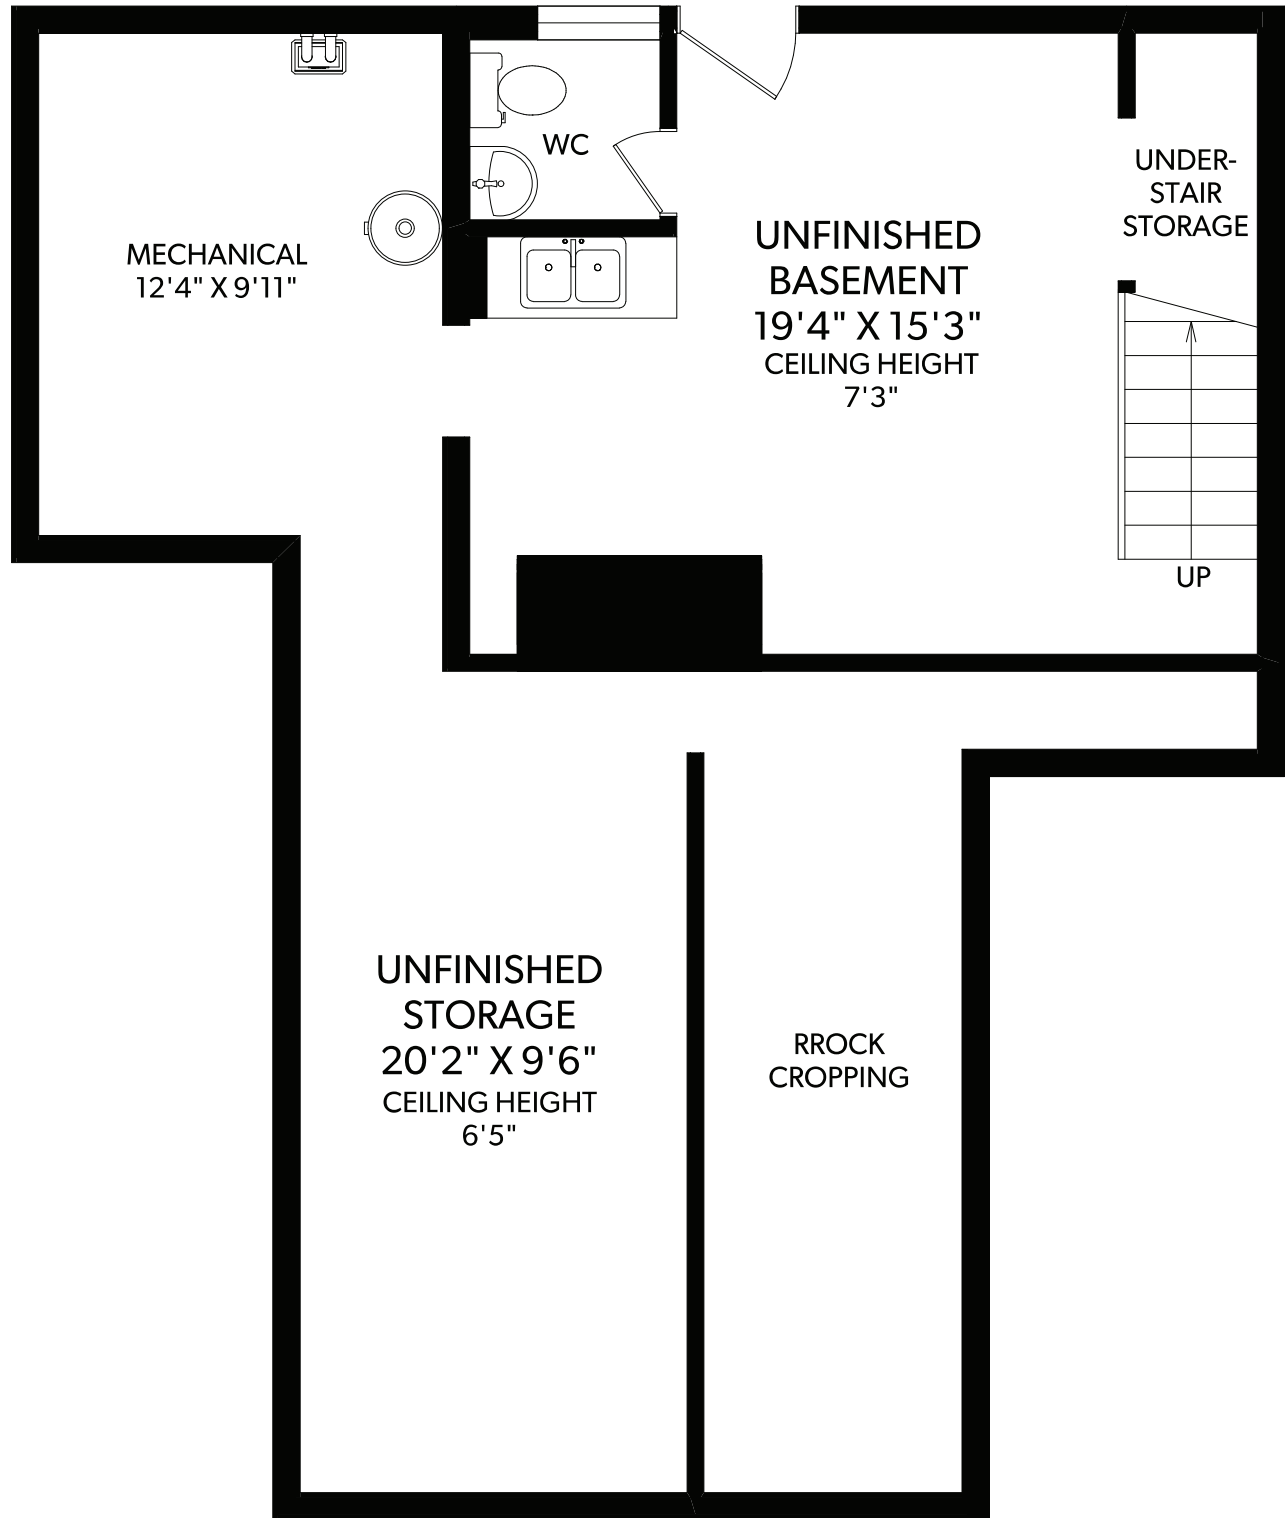

MAIN FLOOR

FLOOR	FINISHED	UNFINISHED	TOTAL	OTHER AREAS	
MAIN	1980	0	1980	GARAGE	588
UPPER	1284	0	1284	PATIO	454
LOWER	0	878	878	DECK	215
TOTAL	3264	878	4142	BALCONY	189

UPPER FLOOR

FLOOR	FINISHED	UNFINISHED	TOTAL	OTHER AREAS	
MAIN	1980	0	1980	GARAGE	588
UPPER	1284	0	1284	PATIO	454
LOWER	0	878	878	DECK	215
TOTAL	3264	878	4142	BALCONY	189

LOWER FLOOR

FLOOR	FINISHED	UNFINISHED	TOTAL	OTHER AREAS	
MAIN	1980	0	1980	GARAGE	588
UPPER	1284	0	1284	PATIO	454
LOWER	0	878	878	DECK	215
TOTAL	3264	878	4142	BALCONY	189

GARAGE

GARAGE
23'3" X 23'3"
CEILING HEIGHT
8'11"

FLOOR	FINISHED	UNFINISHED	TOTAL
MAIN	1980	0	1980
UPPER	1284	0	1284
LOWER	0	878	878
TOTAL	3264	878	4142

OTHER AREAS	
GARAGE	588
PATIO	454
DECK	215
BALCONY	189