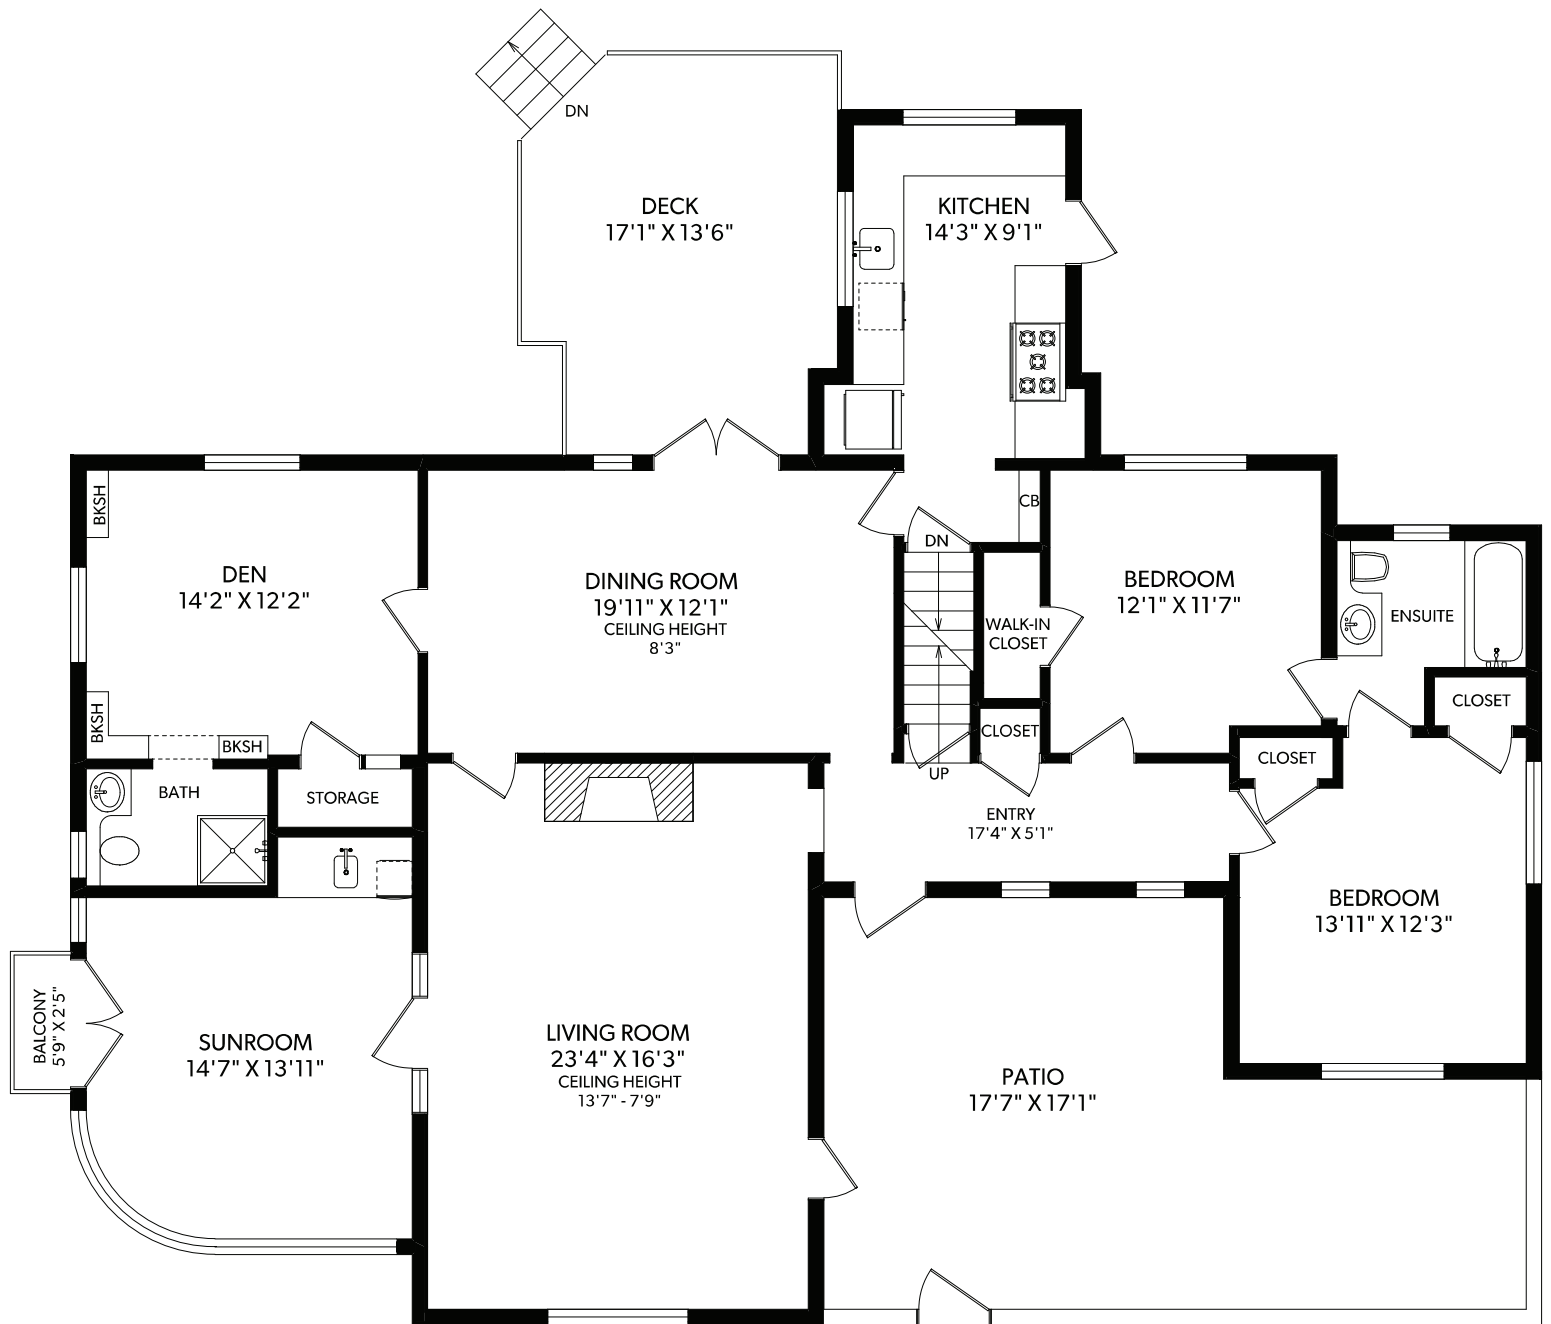

MAIN FLOOR

FLOOR	FINISHED	UNFINISHED	TOTAL	OTHER AREAS	
MAIN	1980	0	1980	GARAGE	588
UPPER	1284	0	1284	PATIO	454
LOWER	0	878	878	DECK	215
TOTAL	3264	878	4142	BALCONY	189

UPPER FLOOR

FLOOR	FINISHED	UNFINISHED	TOTAL	OTHER AREAS	
MAIN	1980	0	1980	GARAGE	588
UPPER	1284	0	1284	PATIO	454
LOWER	0	878	878	DECK	215
TOTAL	3264	878	4142	BALCONY	189

LOWER FLOOR

FLOOR	FINISHED	UNFINISHED	TOTAL	OTHER AREAS	
MAIN	1980	0	1980	GARAGE	588
UPPER	1284	0	1284	PATIO	454
LOWER	0	878	878	DECK	215
TOTAL	3264	878	4142	BALCONY	189

GARAGE

GARAGE
23'3" X 23'3"
CEILING HEIGHT
8'11"

FLOOR	FINISHED	UNFINISHED	TOTAL
MAIN	1980	0	1980
UPPER	1284	0	1284
LOWER	0	878	878
TOTAL	3264	878	4142

OTHER AREAS	
GARAGE	588
PATIO	454
DECK	215
BALCONY	189