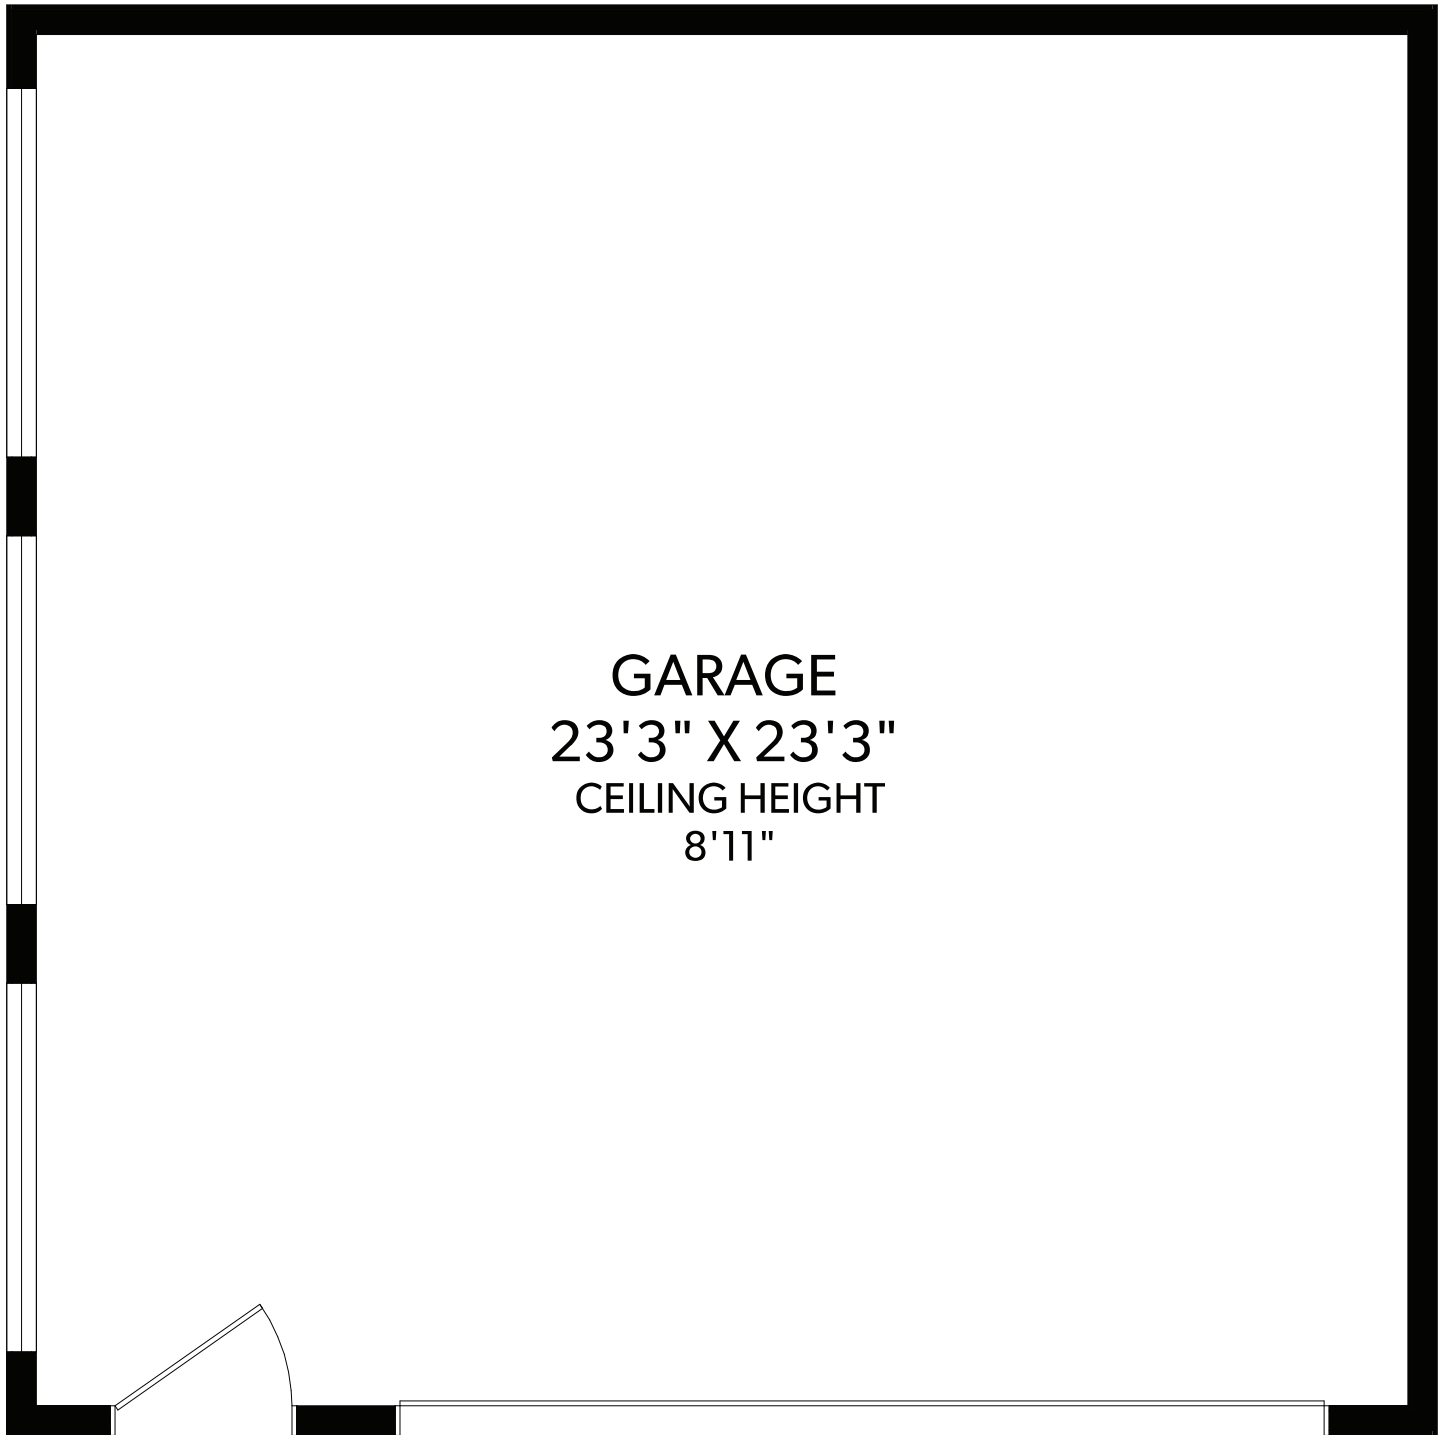

MAIN FLOOR

FLOOR	FINISHED	UNFINISHED	TOTAL	OTHER AREAS	
MAIN	1980	0	1980	GARAGE	588
UPPER	1284	0	1284	PATIO	454
LOWER	0	878	878	DECK	215
TOTAL	3264	878	4142	BALCONY	189

UPPER FLOOR

FLOOR	FINISHED	UNFINISHED	TOTAL	OTHER AREAS	
MAIN	1980	0	1980	GARAGE	588
UPPER	1284	0	1284	PATIO	454
LOWER	0	878	878	DECK	215
TOTAL	3264	878	4142	BALCONY	189

LOWER FLOOR

FLOOR	FINISHED	UNFINISHED	TOTAL	OTHER AREAS	
MAIN	1980	0	1980	GARAGE	588
UPPER	1284	0	1284	PATIO	454
LOWER	0	878	878	DECK	215
TOTAL	3264	878	4142	BALCONY	189

GARAGE

GARAGE
23'3" X 23'3"
CEILING HEIGHT
8'11"