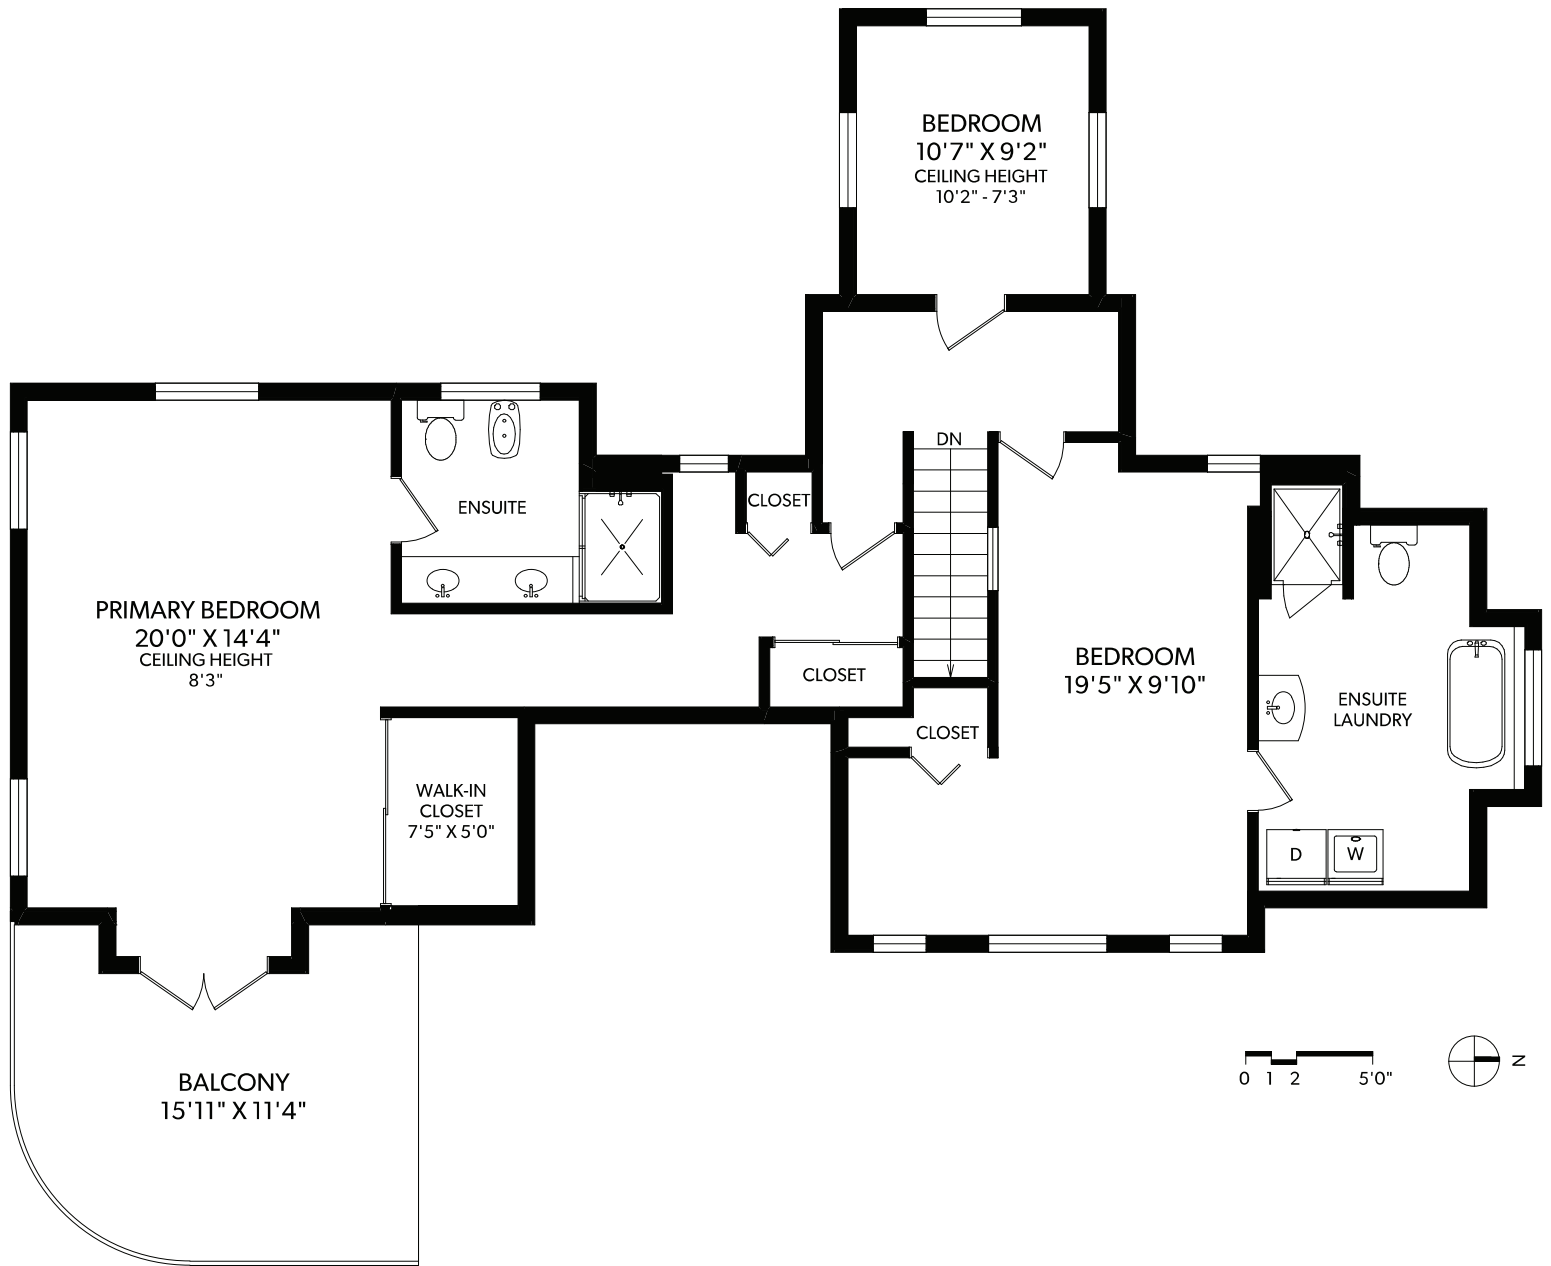

MAIN FLOOR

FLOOR	FINISHED	UNFINISHED	TOTAL	OTHER AREAS	
MAIN	1980	0	1980	GARAGE	588
UPPER	1284	0	1284	PATIO	454
LOWER	0	878	878	DECK	215
TOTAL	3264	878	4142	BALCONY	189

UPPER FLOOR

FLOOR	FINISHED	UNFINISHED	TOTAL	OTHER AREAS	
MAIN	1980	0	1980	GARAGE	588
UPPER	1284	0	1284	PATIO	454
LOWER	0	878	878	DECK	215
TOTAL	3264	878	4142	BALCONY	189

LOWER FLOOR

FLOOR	FINISHED	UNFINISHED	TOTAL	OTHER AREAS	
MAIN	1980	0	1980	GARAGE	588
UPPER	1284	0	1284	PATIO	454
LOWER	0	878	878	DECK	215
TOTAL	3264	878	4142	BALCONY	189

GARAGE

GARAGE
23'3" X 23'3"
CEILING HEIGHT
8'11"

FLOOR	FINISHED	UNFINISHED	TOTAL
MAIN	1980	0	1980
UPPER	1284	0	1284
LOWER	0	878	878
TOTAL	3264	878	4142

OTHER AREAS	
GARAGE	588
PATIO	454
DECK	215
BALCONY	189