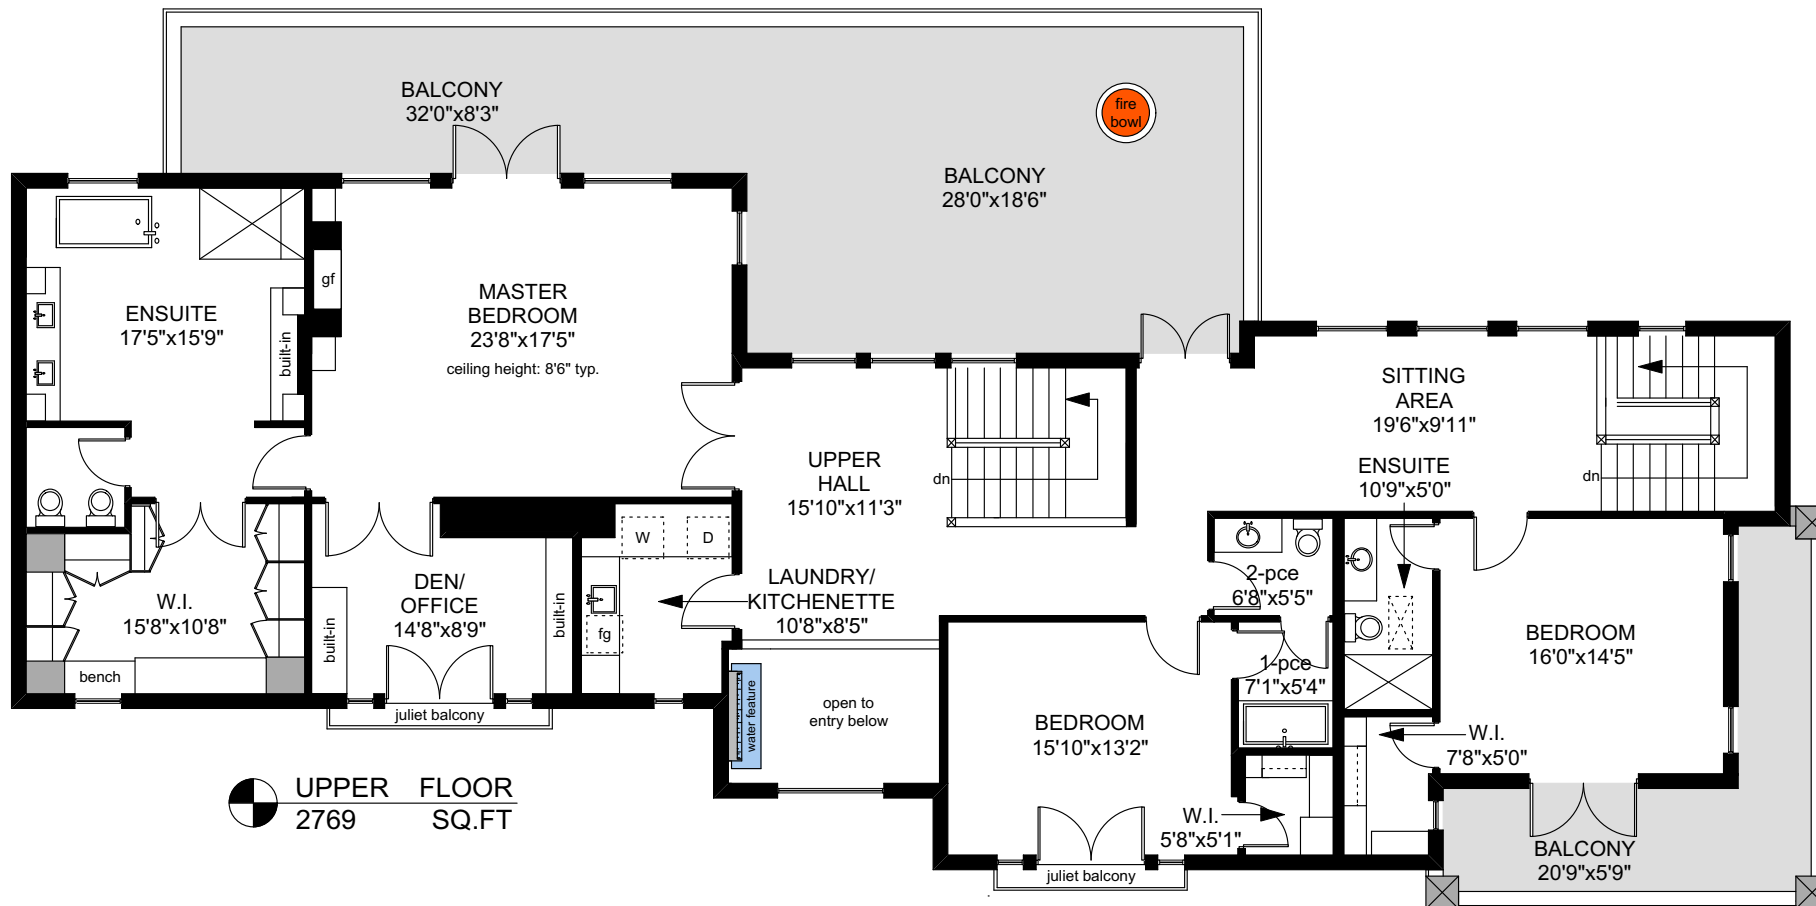

3555 BEACH DRIVE

	FINISHED SQ. FT.	UNFINISHED SQ. FT.	TOTAL SQ. FT.
MAIN	3497	0	3497
UPPER	2769	0	2769
LOWER	3936	500	4436
TOTAL	10202	500	10702
GARAGE	0	479	479
PATIOS	0	1819	1819
BALCONIES	0	1434	1434

3555 BEACH DRIVE

UPPER FLOOR
 2769 SQ.FT

	FINISHED SQ. FT.	UNFINISHED SQ. FT.	TOTAL SQ. FT.
MAIN	3497	0	3497
UPPER	2769	0	2769
LOWER	3936	500	4436
TOTAL	10202	500	10702
GARAGE	0	479	479
PATIOS	0	1819	1819
BALCONIES	0	1434	1434