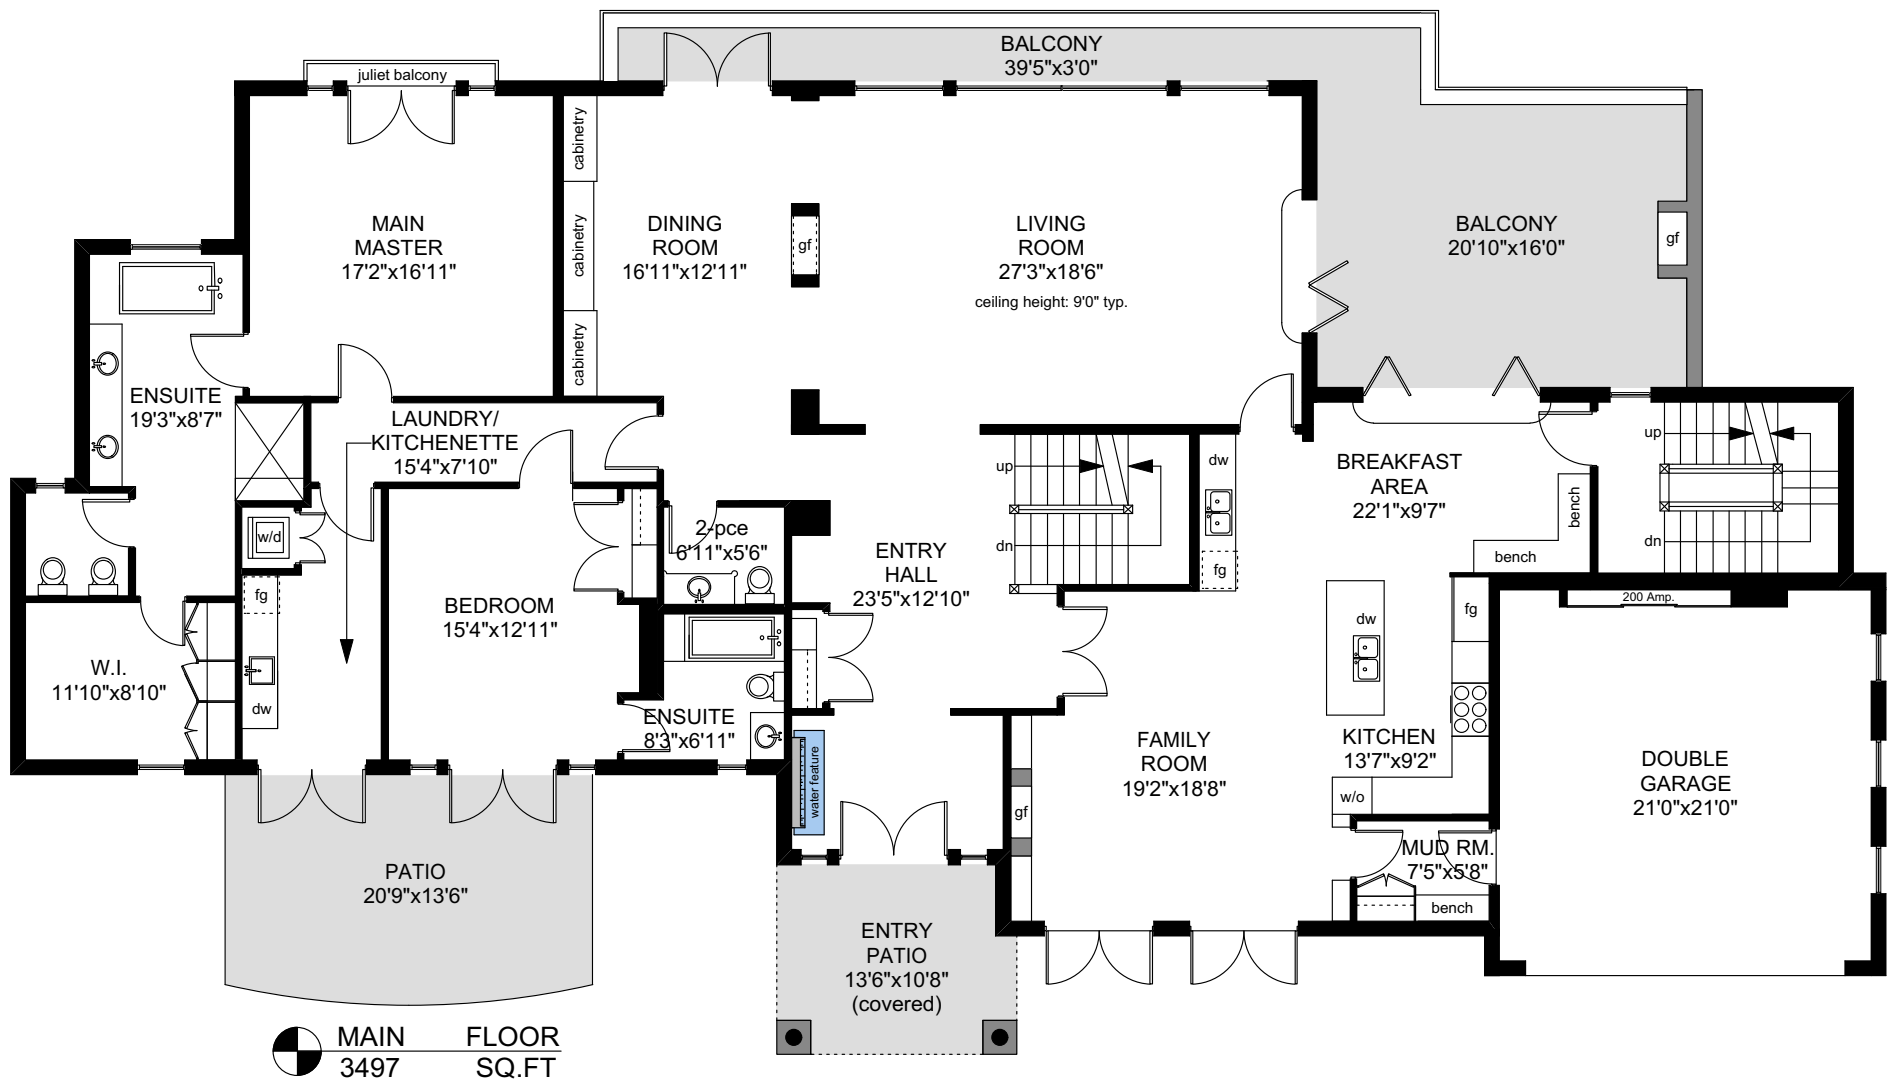

3555 BEACH DRIVE

	FINISHED SQ. FT.	UNFINISHED SQ. FT.	TOTAL SQ. FT.
MAIN	3497	0	3497
UPPER	2769	0	2769
LOWER	3936	500	4436
TOTAL	10202	500	10702
GARAGE	0	479	479
PATIOS	0	1819	1819
BALCONIES	0	1434	1434

3555 BEACH DRIVE

UPPER FLOOR
 2769 SQ.FT

	FINISHED SQ. FT.	UNFINISHED SQ. FT.	TOTAL SQ. FT.
MAIN	3497	0	3497
UPPER	2769	0	2769
LOWER	3936	500	4436
TOTAL	10202	500	10702
GARAGE	0	479	479
PATIOS	0	1819	1819
BALCONIES	0	1434	1434