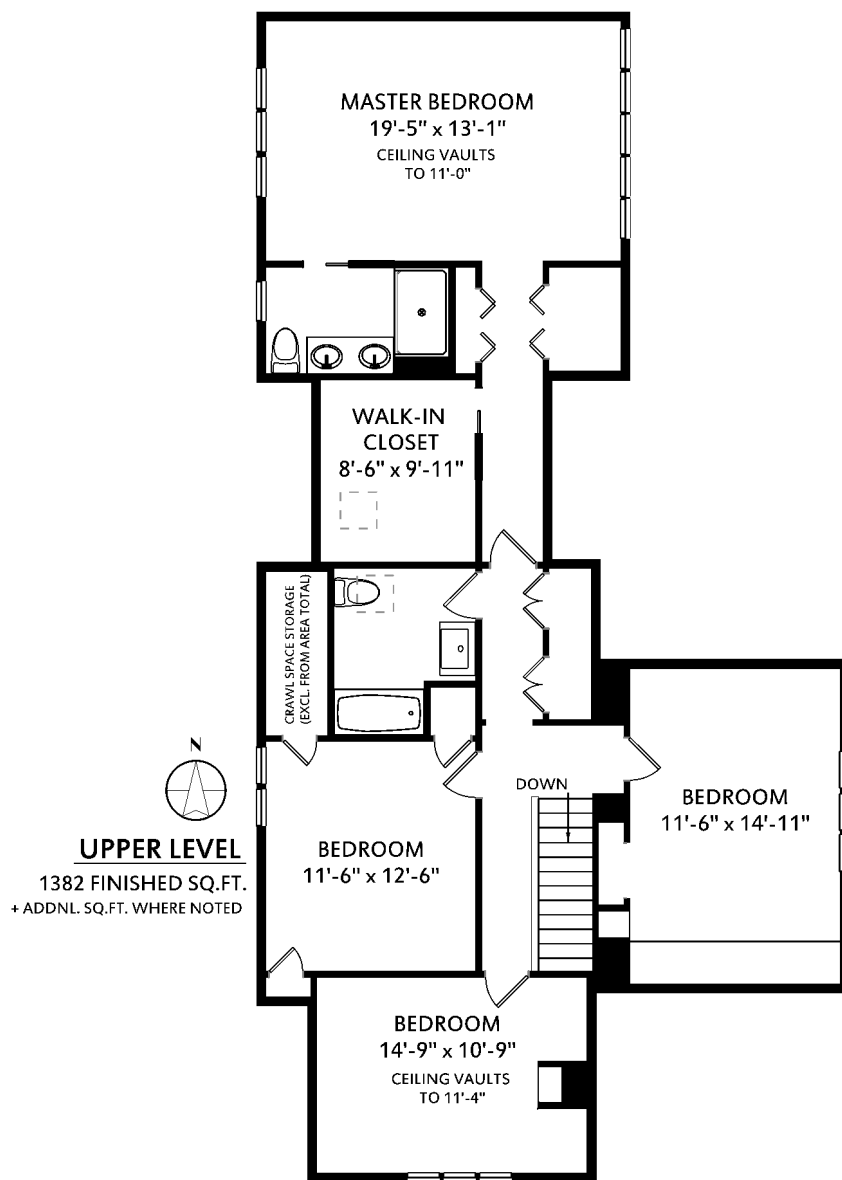

|              | Fin. Sq.Ft. | UnFin. Sq.Ft. | Total Sq.Ft. |
|--------------|-------------|---------------|--------------|
| Main Level   | 1647        | 0             | 1647         |
| Upper Level  | 1382        | 0             | 1382         |
| Lower Level  | 284         | 1131          | 1415         |
| <b>Total</b> | <b>3313</b> | <b>1131</b>   | <b>4444</b>  |

Shown length and width dimensions are approximate.  
Area sq.ft. is representative of the on-site measurements. (1" accuracy)

Figures, Calculations, and Representations are for indicative and promotional purpose only.  
VI Standard Real Estate Services Inc. will not be liable for any damages of any kind arising from the mis-use of this information.