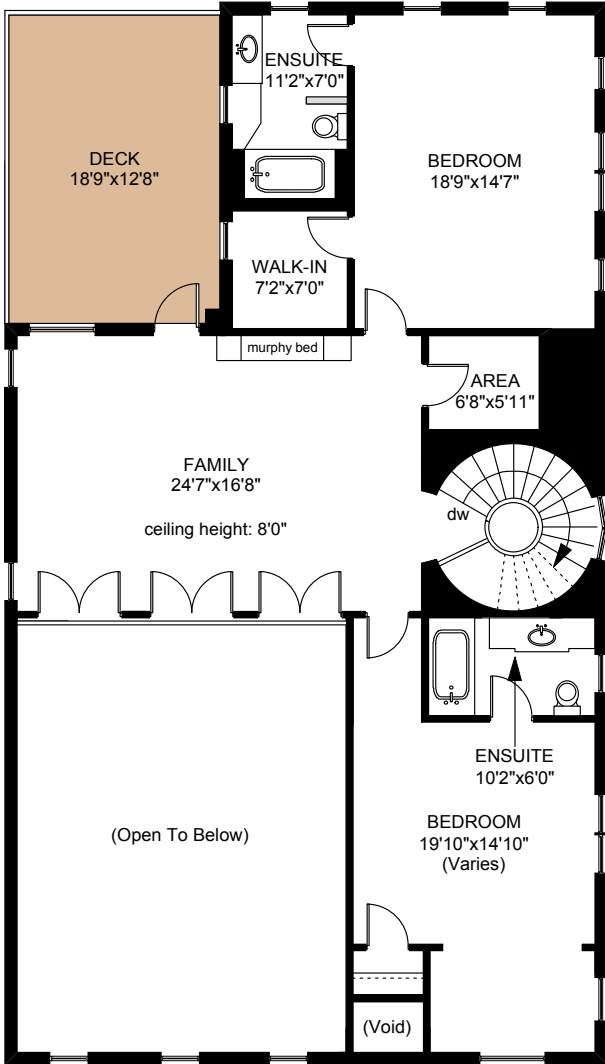

460 TUSCAN LANE

	FINISHED SQ. FT.	UNFINISHED SQ. FT.	TOTAL SQ. FT.
MAIN	2833	96	2929
UPPER	1545	0	1545
TOTAL	4378	96	4474
GARAGE	0	885	885
CARPORT	0	229	229
DECK	0	240	240
PATIOS	0	1777	1777
POOL	0	452	452
PUMP HOUSE	0	95	95

PREPARED FOR THE EXCLUSIVE USE OF
LISA WILLIAMS OF
SOTHEBY'S INTERNATIONAL REALTY CANADA

Taf Measure VICTORIA, B.C.
Ph. 883.8894
www.tafmeasure.com

460 TUSCAN LANE

 GARAGE
885 SQ.FT

 UPPER FLOOR
1545 SQ.FT

 PUMP HOUSE
95 SQ.FT

 POOL/PATIO
1711 SQ.FT

	FINISHED SQ. FT.	UNFINISHED SQ. FT.	TOTAL SQ. FT.
MAIN	2833	96	2929
UPPER	1545	0	1545
TOTAL	4378	96	4474
GARAGE	0	885	885
CARPORT	0	229	229
DECK	0	240	240
PATIOS	0	1777	1777
POOL	0	452	452
PUMP HOUSE	0	95	95