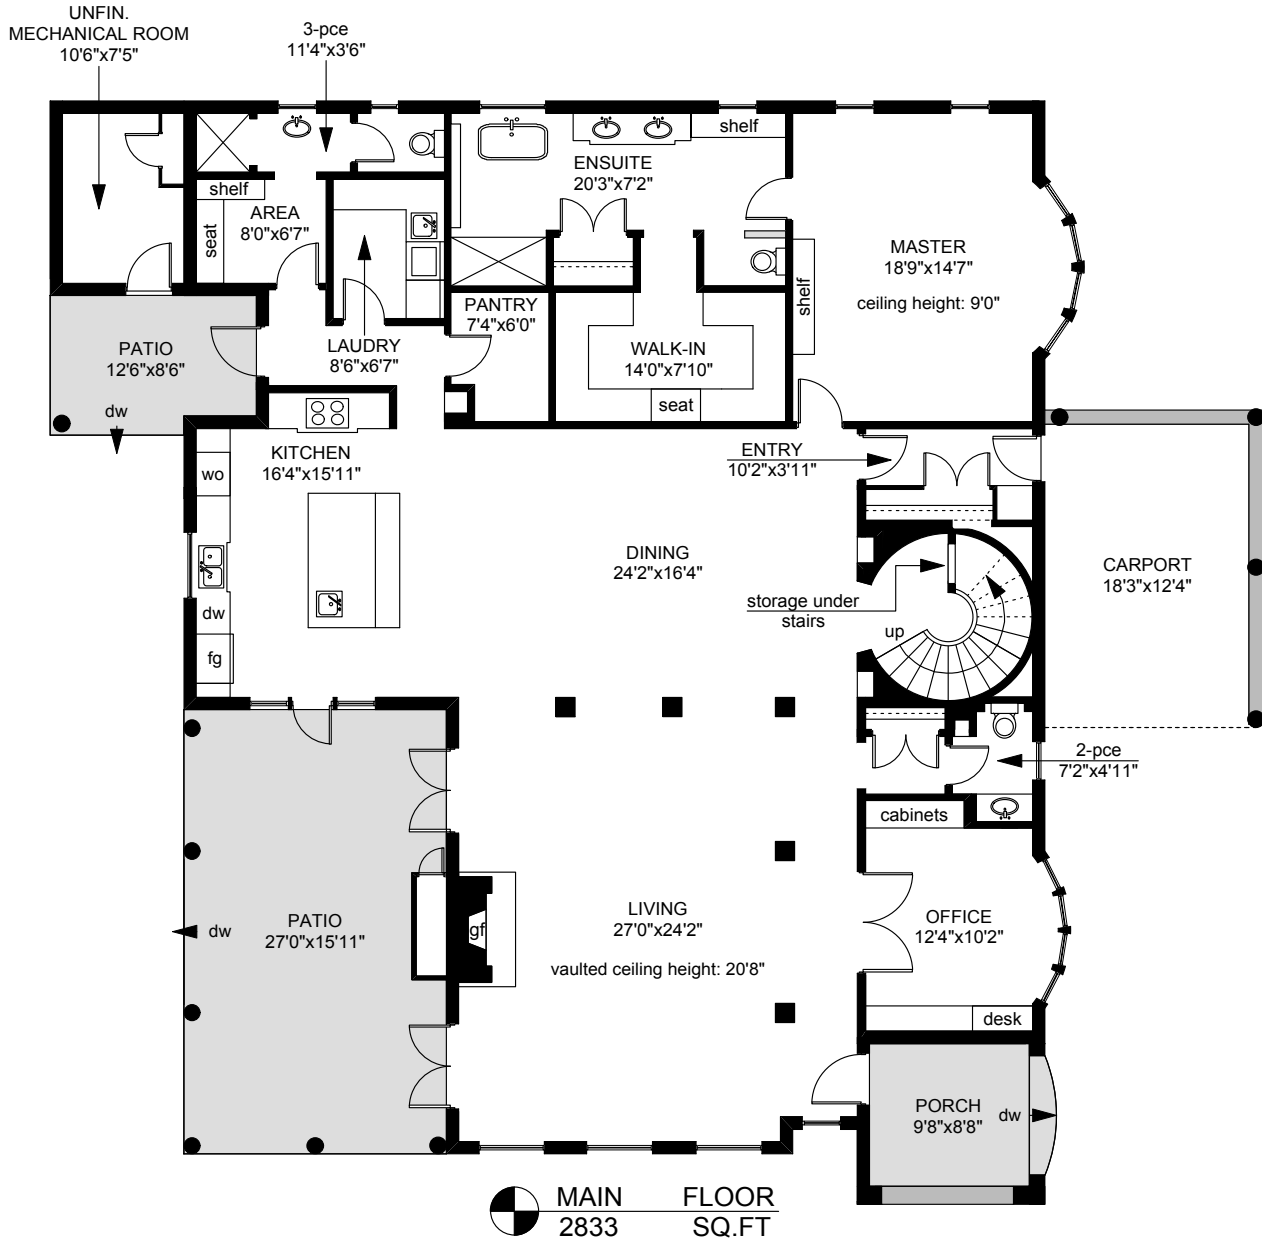

460 TUSCAN LANE

	FINISHED SQ. FT.	UNFINISHED SQ. FT.	TOTAL SQ. FT.
MAIN	2833	96	2929
UPPER	1545	0	1545
TOTAL	4378	96	4474
GARAGE	0	885	885
CARPORT	0	229	229
DECK	0	240	240
PATIOS	0	1777	1777
POOL	0	452	452
PUMP HOUSE	0	95	95

PREPARED FOR THE EXCLUSIVE USE OF
LISA WILLIAMS OF
SOTHEBY'S INTERNATIONAL REALTY CANADA

Taf Measure VICTORIA, B.C.
Ph. 883.8894
www.tafmeasure.com

460 TUSCAN LANE

 GARAGE
885 SQ.FT

 UPPER FLOOR
1545 SQ.FT

 PUMP HOUSE
95 SQ.FT

 POOL/PATIO
1711 SQ.FT

	FINISHED SQ. FT.	UNFINISHED SQ. FT.	TOTAL SQ. FT.
MAIN	2833	96	2929
UPPER	1545	0	1545
TOTAL	4378	96	4474
GARAGE	0	885	885
CARPORT	0	229	229
DECK	0	240	240
PATIOS	0	1777	1777
POOL	0	452	452
PUMP HOUSE	0	95	95