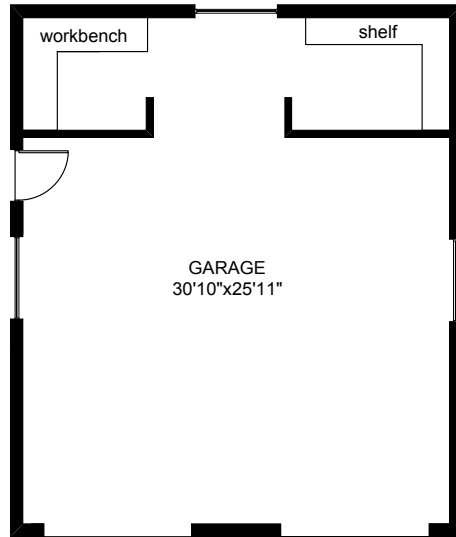

460 TUSCAN LANE

	FINISHED SQ. FT.	UNFINISHED SQ. FT.	TOTAL SQ. FT.
MAIN	2833	96	2929
UPPER	1545	0	1545
TOTAL	4378	96	4474
GARAGE	0	885	885
CARPORT	0	229	229
DECK	0	240	240
PATIOS	0	1777	1777
POOL	0	452	452
PUMP HOUSE	0	95	95

PREPARED FOR THE EXCLUSIVE USE OF
LISA WILLIAMS OF
SOTHEBY'S INTERNATIONAL REALTY CANADA

Taf Measure VICTORIA, B.C.
Ph. 883.8894
www.tafmeasure.com

460 TUSCAN LANE

 GARAGE
885 SQ.FT

 UPPER FLOOR
1545 SQ.FT

 PUMP HOUSE
95 SQ.FT

 POOL/PATIO
1711 SQ.FT

	FINISHED SQ. FT.	UNFINISHED SQ. FT.	TOTAL SQ. FT.
MAIN	2833	96	2929
UPPER	1545	0	1545
TOTAL	4378	96	4474
GARAGE	0	885	885
CARPORT	0	229	229
DECK	0	240	240
PATIOS	0	1777	1777
POOL	0	452	452
PUMP HOUSE	0	95	95