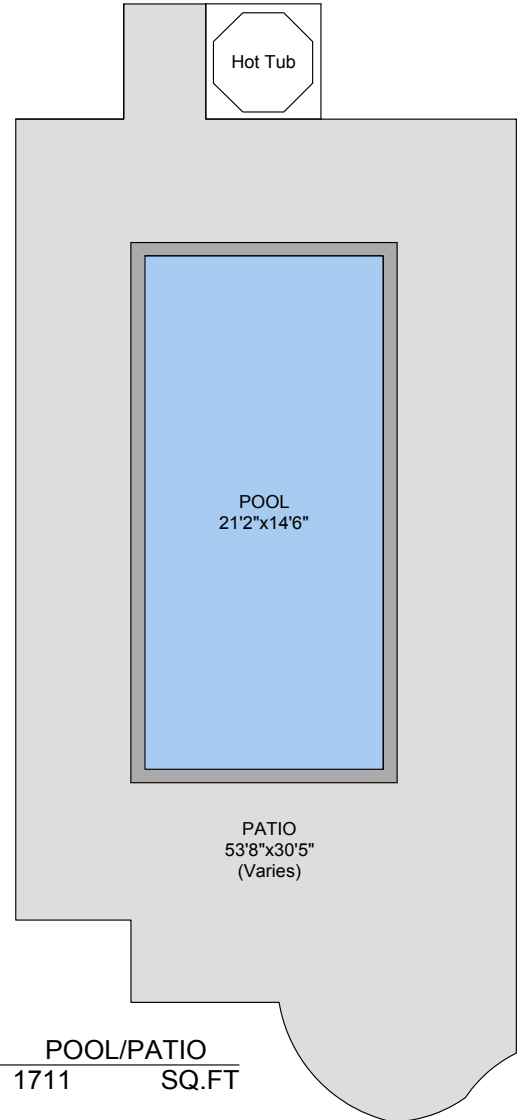

460 TUSCAN LANE

	FINISHED SQ. FT.	UNFINISHED SQ. FT.	TOTAL SQ. FT.
MAIN	2833	96	2929
UPPER	1545	0	1545
TOTAL	4378	96	4474
GARAGE	0	885	885
CARPORT	0	229	229
DECK	0	240	240
PATIOS	0	1777	1777
POOL	0	452	452
PUMP HOUSE	0	95	95

PREPARED FOR THE EXCLUSIVE USE OF
LISA WILLIAMS OF
SOTHEBY'S INTERNATIONAL REALTY CANADA

Taf Measure VICTORIA, B.C.
Ph. 883.8894
www.tafmeasure.com

460 TUSCAN LANE

 GARAGE
885 SQ.FT

 UPPER FLOOR
1545 SQ.FT

 PUMP HOUSE
95 SQ.FT

 POOL/PATIO
1711 SQ.FT

	FINISHED SQ. FT.	UNFINISHED SQ. FT.	TOTAL SQ. FT.
MAIN	2833	96	2929
UPPER	1545	0	1545
TOTAL	4378	96	4474
GARAGE	0	885	885
CARPORT	0	229	229
DECK	0	240	240
PATIOS	0	1777	1777
POOL	0	452	452
PUMP HOUSE	0	95	95