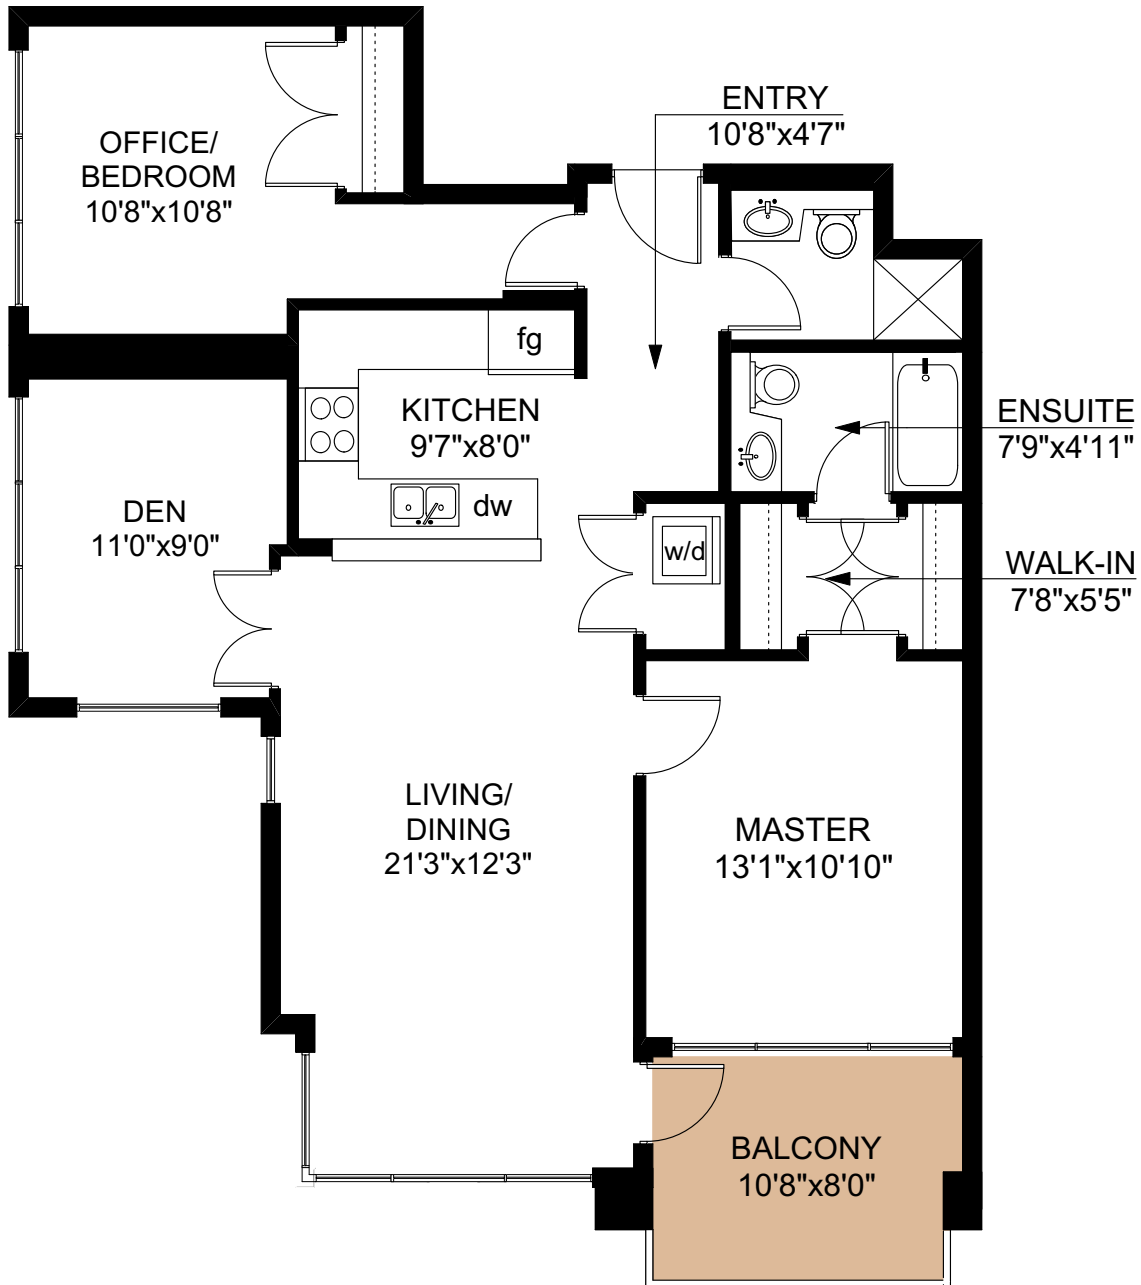

1905 - 751 FAIRFIELD ROAD

UNIT	1905
1057	SQ.FT

NOTE: The room name labels/sizes are for viewing reference only. They are not to be used for calculating total square footage.

	FINISHED SQ. FT.	UNFINISHED SQ. FT.	TOTAL SQ. FT.
UNIT 1905	1057	0	1057
TOTAL	1057	0	1057
BALCONY	0	89	89

PREPARED FOR THE EXCLUSIVE USE OF
LISA WILLIAMS OF
SOTHEBY'S INTERNATIONAL REALTY CANADA

MEASURED ON: 02/18/08
DRAWING FILE: 17745

Taf Measure VICTORIA, B.C.
Ph. 883.8894
www.tafemeasure.com