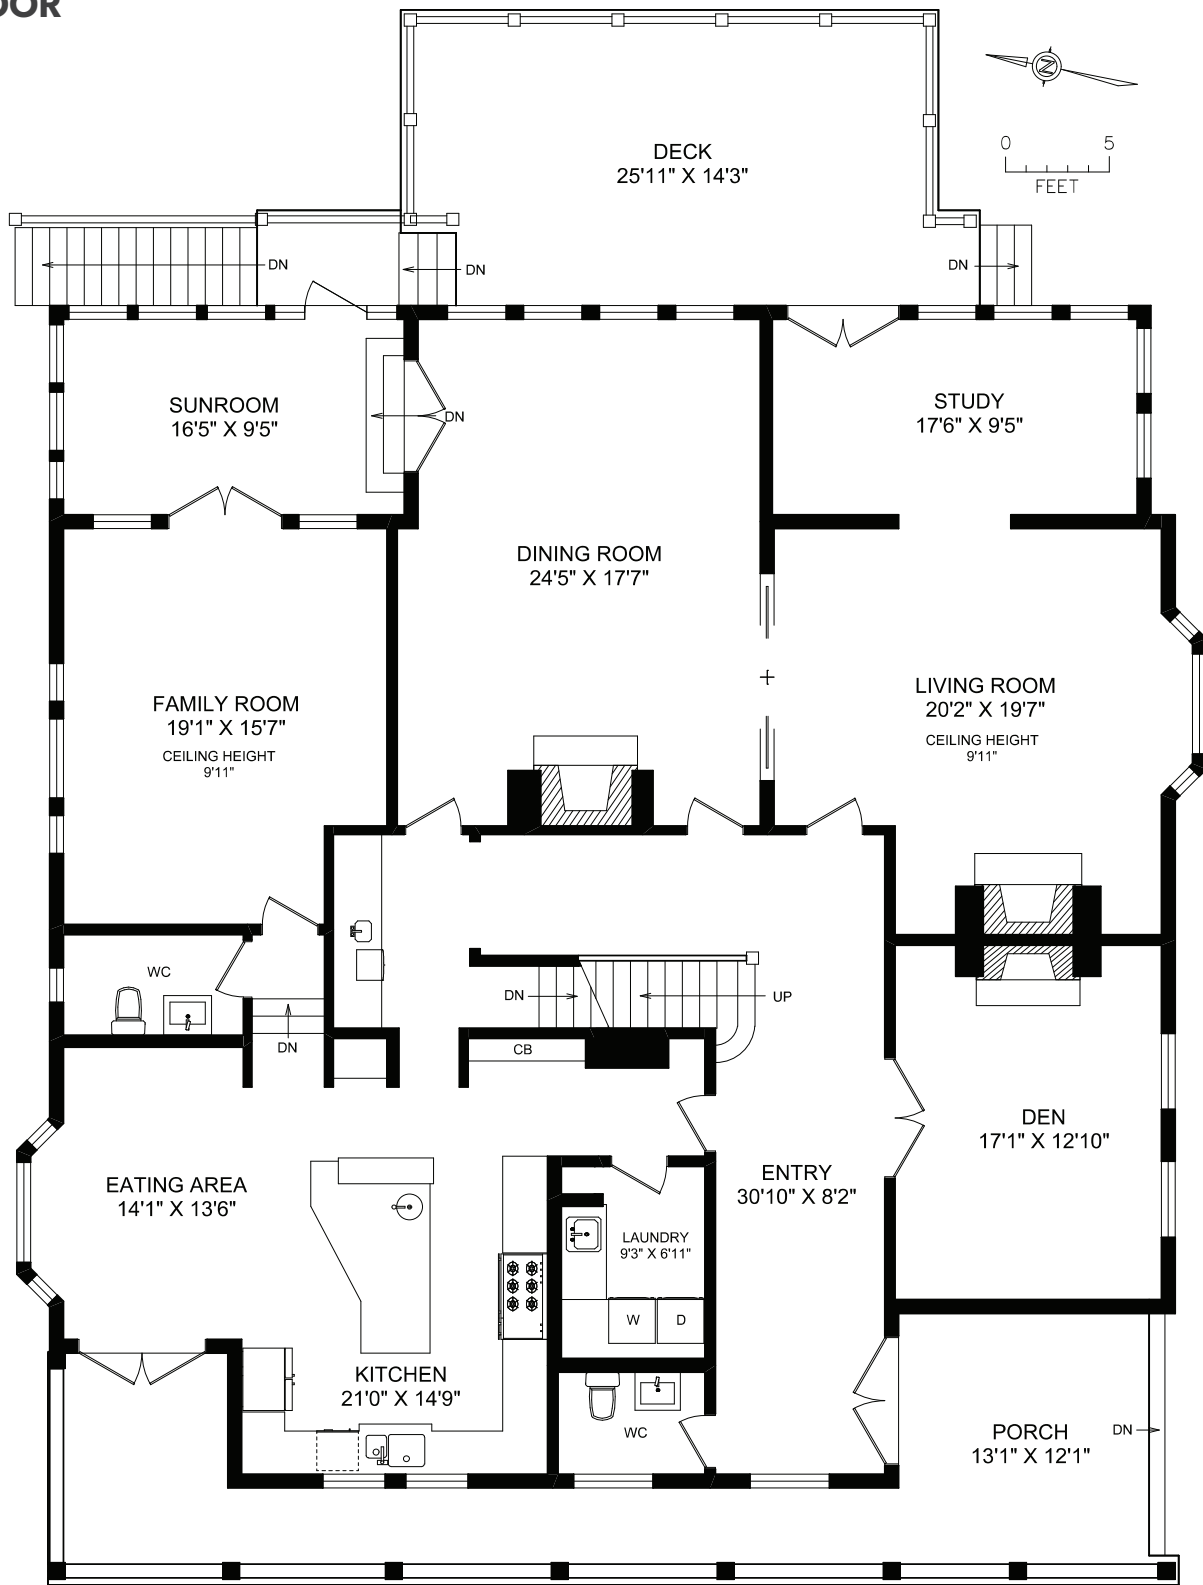

MAIN FLOOR

FLOOR	FINISHED	UNFINISHED	TOTAL	OTHER AREAS
MAIN	2936	0	2936	GARAGE 467
UPPER	2130	0	2130	PATIO 112
LOWER	1819	0	1819	DECK 402
TOTAL	6885	0	6885	BALCONY 312

2290 WOODLAWN CRESCENT

DOCUMENT PREPARED FOR THE EXCLUSIVE USE OF

LISA WILLIAMS

250-388-6998
ORDERS@REALFOTO.CA

MEASURED 11/23/2012 BY JORDAN GREENWOOD

All information furnished regarding this property is from sources deemed reliable but no warranty or representation is made to the accuracy thereof. Purchaser to verify measurements if important.

UPPER FLOOR

FLOOR	FINISHED	UNFINISHED	TOTAL	OTHER AREAS
MAIN	2936	0	2936	GARAGE 467
UPPER	2130	0	2130	PATIO 112
LOWER	1819	0	1819	DECK 402
TOTAL	6885	0	6885	BALCONY 312

2290 WOODLAWN CRESCENT

DOCUMENT PREPARED FOR THE EXCLUSIVE USE OF