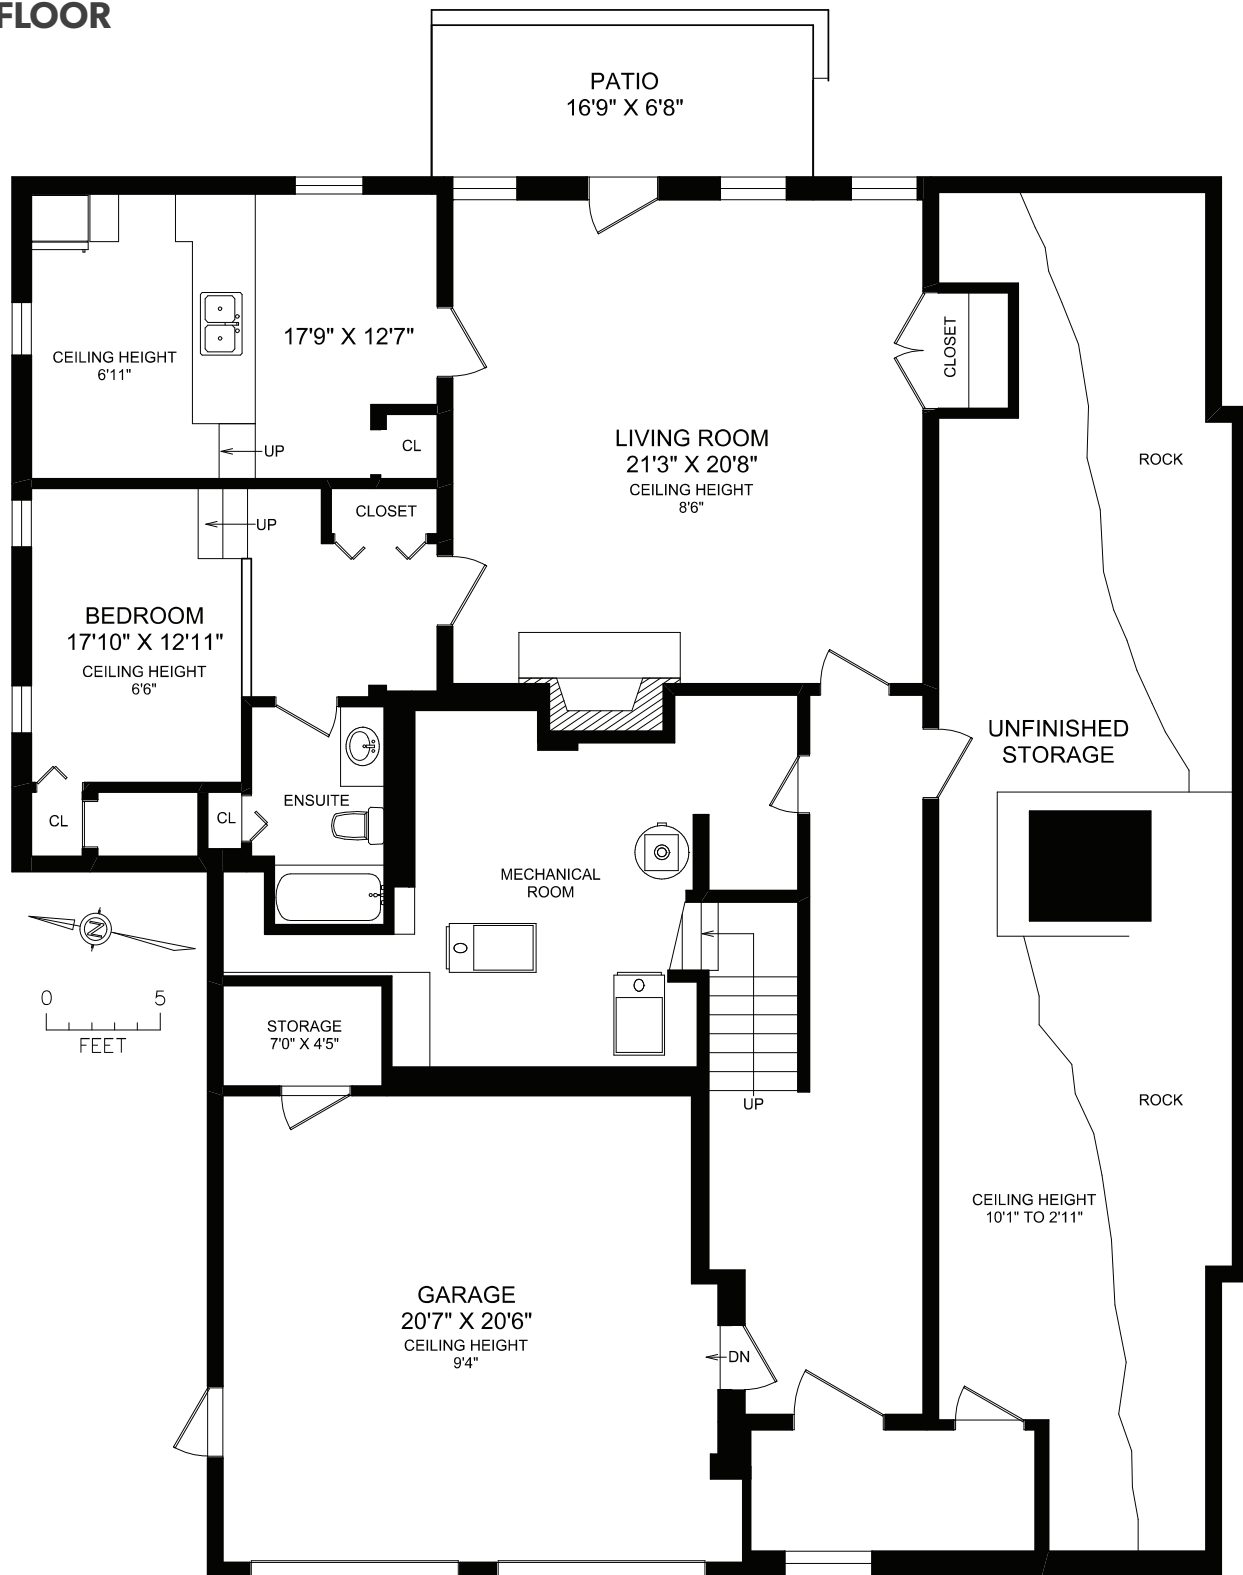

MAIN FLOOR

FLOOR	FINISHED	UNFINISHED	TOTAL	OTHER AREAS
MAIN	2936	0	2936	GARAGE 467
UPPER	2130	0	2130	PATIO 112
LOWER	1819	0	1819	DECK 402
TOTAL	6885	0	6885	BALCONY 312

2290 WOODLAWN CRESCENT

DOCUMENT PREPARED FOR THE EXCLUSIVE USE OF

LISA WILLIAMS

250-388-6998
ORDERS@REALFOTO.CA

MEASURED 11/23/2012 BY JORDAN GREENWOOD

All information furnished regarding this property is from sources deemed reliable but no warranty or representation is made to the accuracy thereof. Purchaser to verify measurements if important.

LOWER FLOOR

FLOOR	FINISHED	UNFINISHED	TOTAL	OTHER AREAS
MAIN	2936	0	2936	GARAGE 467
UPPER	2130	0	2130	PATIO 112
LOWER	1819	0	1819	DECK 402
TOTAL	6885	0	6885	BALCONY 312

2290 WOODLAWN CRESCENT

DOCUMENT PREPARED FOR THE EXCLUSIVE USE OF