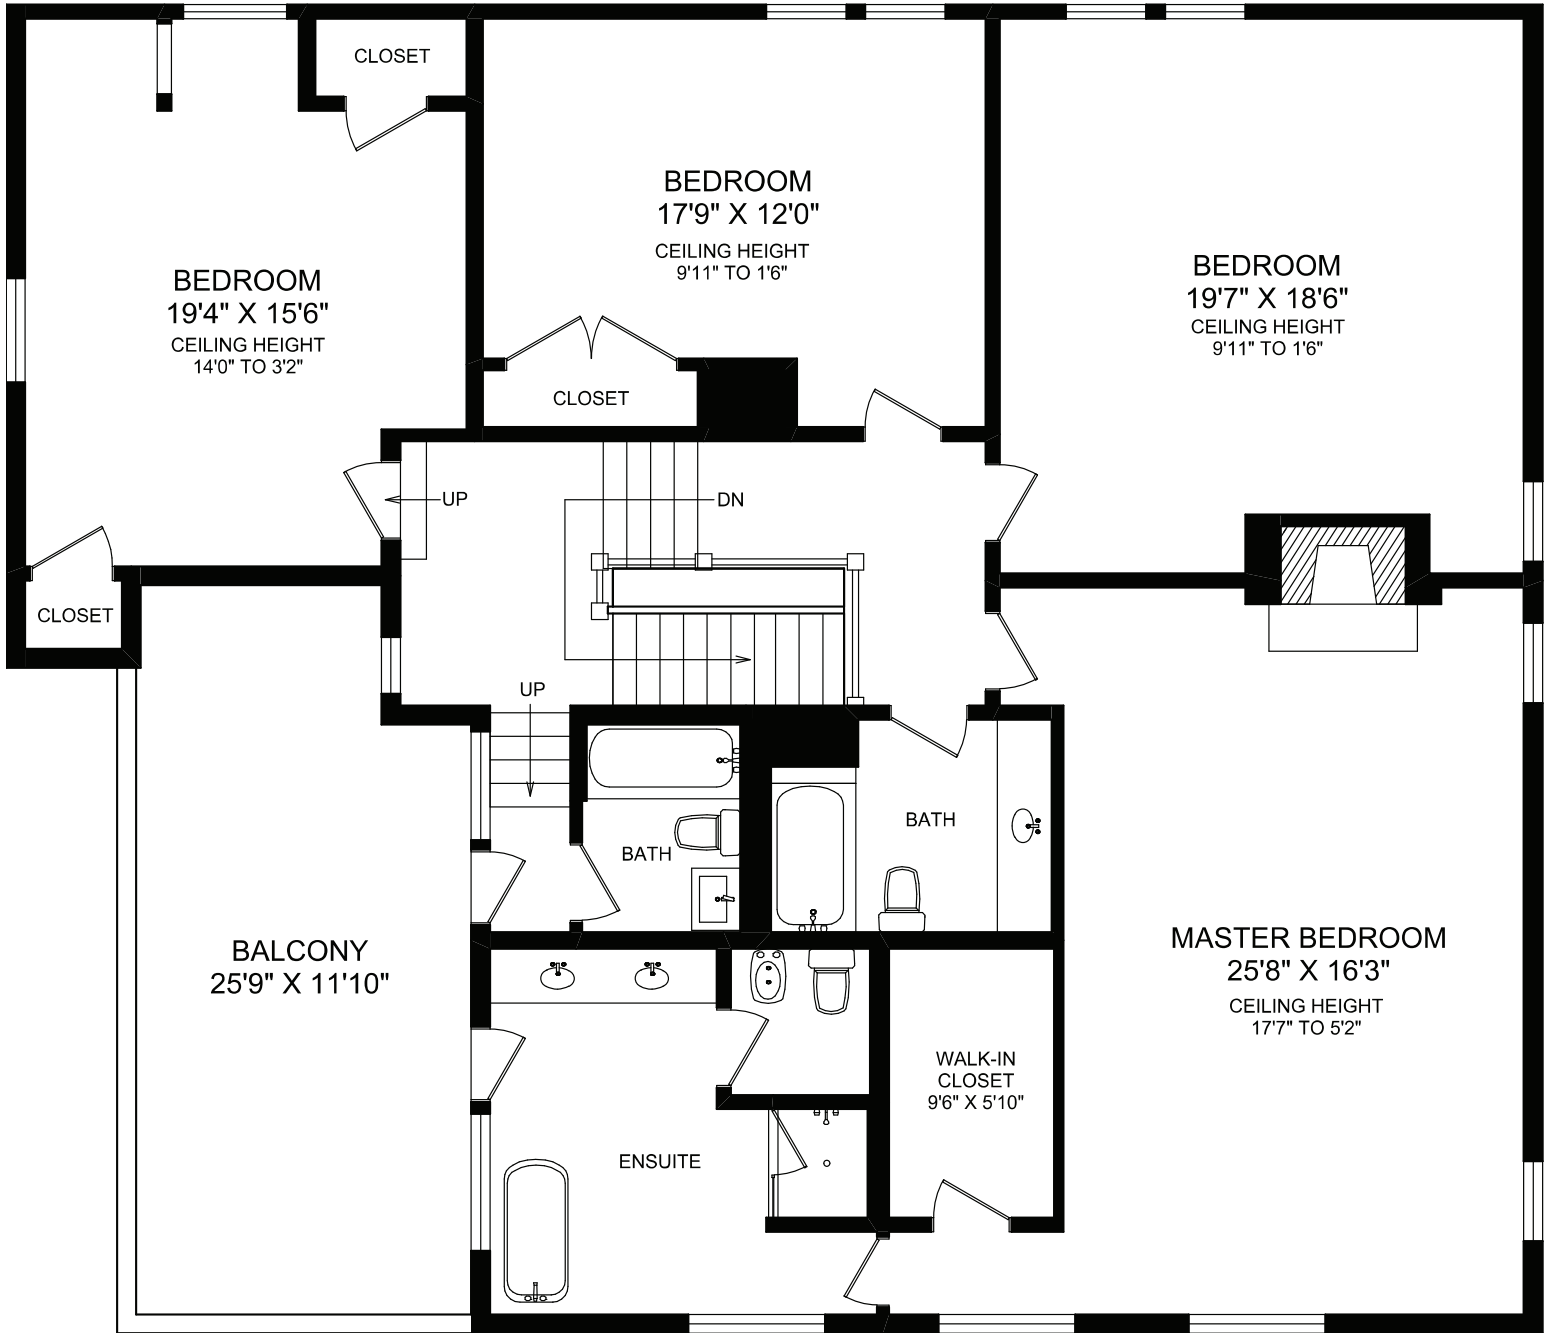

MAIN FLOOR

FLOOR	FINISHED	UNFINISHED	TOTAL	OTHER AREAS
MAIN	2936	0	2936	GARAGE 467
UPPER	2130	0	2130	PATIO 112
LOWER	1819	0	1819	DECK 402
TOTAL	6885	0	6885	BALCONY 312

2290 WOODLAWN CRESCENT

DOCUMENT PREPARED FOR THE EXCLUSIVE USE OF

LISA WILLIAMS

250-388-6998
ORDERS@REALFOTO.CA

MEASURED 11/23/2012 BY JORDAN GREENWOOD

All information furnished regarding this property is from sources deemed reliable but no warranty or representation is made to the accuracy thereof. Purchaser to verify measurements if important.

UPPER FLOOR

FLOOR	FINISHED	UNFINISHED	TOTAL	OTHER AREAS
MAIN	2936	0	2936	GARAGE 467
UPPER	2130	0	2130	PATIO 112
LOWER	1819	0	1819	DECK 402
TOTAL	6885	0	6885	BALCONY 312

2290 WOODLAWN CRESCENT

DOCUMENT PREPARED FOR THE EXCLUSIVE USE OF