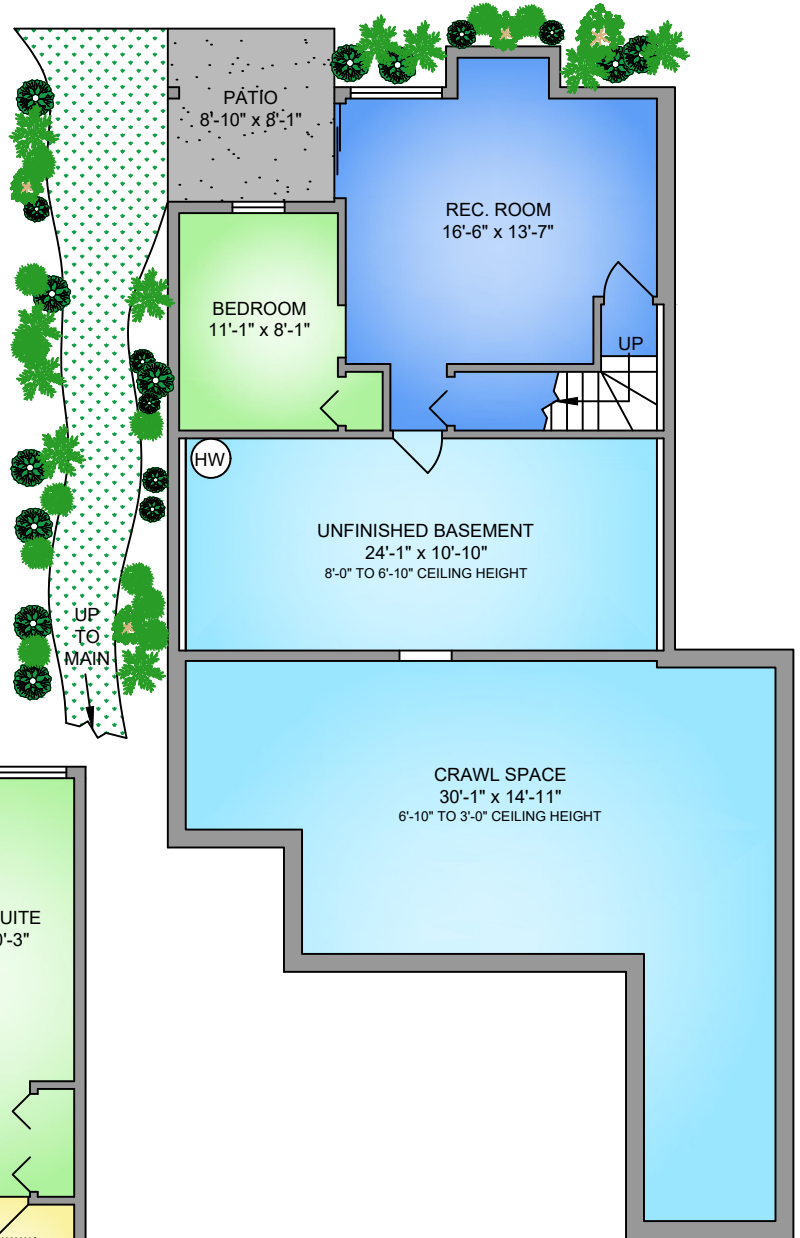

LOWER FLOOR

427 SQ. FT.

8' CEILING HEIGHT

MAIN FLOOR

1308 SQ. FT.

8' CEILING HEIGHT

NORTH

| 4698 SCOTTSWOOD PLACE AUGUST 26, 2019 PREPARED FOR THE EXCLUSIVE USE OF LISA WILLIAMS PLANS MAY NOT BE 100% ACCURATE, IF CRITICAL BUYER TO VERIFY. | | | | |
|---|----------------|------------|--------|--------------|
| FLOOR | AREA (SQ. FT.) | | | |
| | FINISHED | UNFINISHED | GARAGE | DECK / PATIO |
| MAIN | 1308 | - | 394 | 160 |
| LOWER | 427 | 295 | - | 75 |
| TOTAL | 1735 | 295 | 394 | 235 |