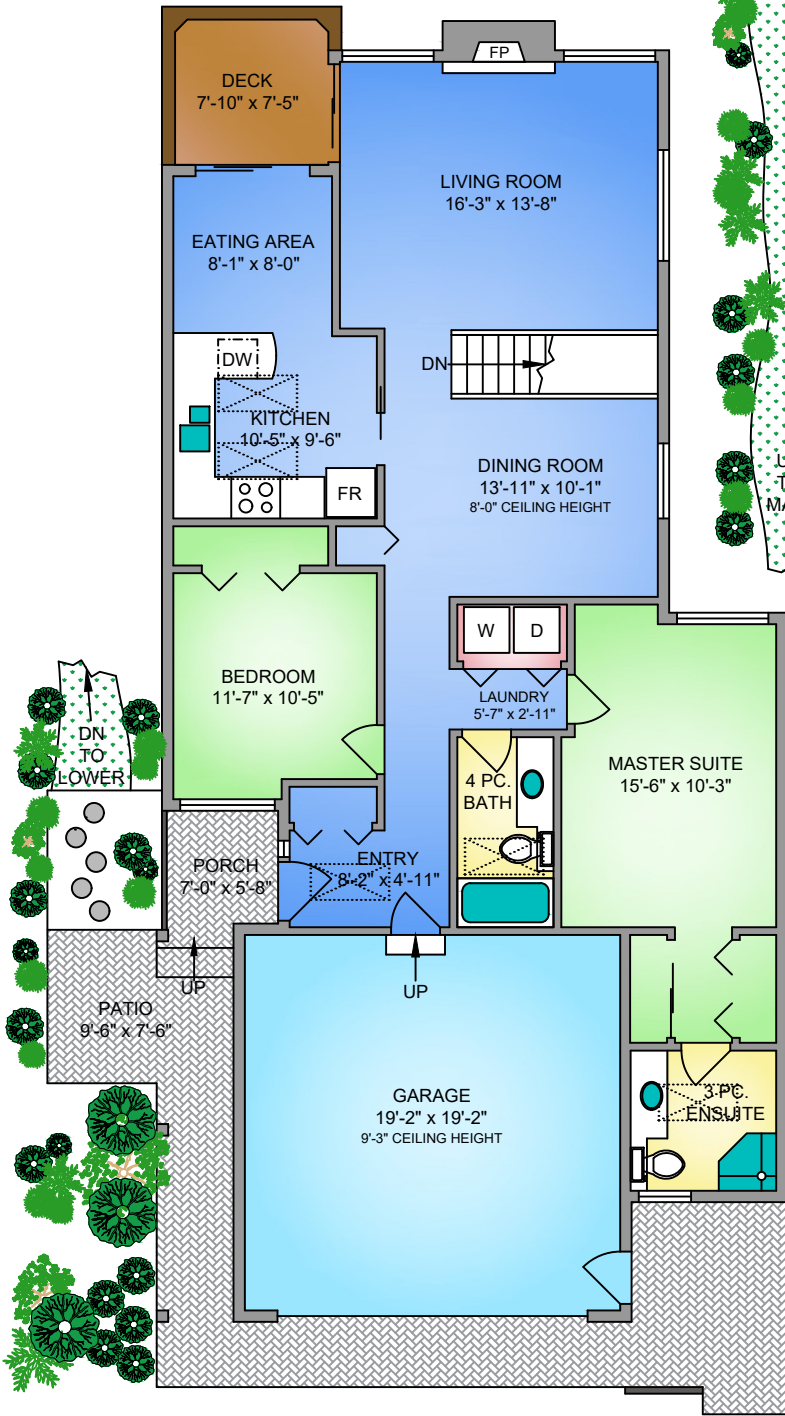

LOWER FLOOR

427 SQ. FT.

8' CEILING HEIGHT

MAIN FLOOR

1308 SQ. FT.

8' CEILING HEIGHT

NORTH

| 4698 SCOTTSWOOD PLACE AUGUST 26, 2019 PREPARED FOR THE EXCLUSIVE USE OF LISA WILLIAMS PLANS MAY NOT BE 100% ACCURATE, IF CRITICAL BUYER TO VERIFY. | | | | |
|---|----------------|------------|--------|--------------|
| FLOOR | AREA (SQ. FT.) | | | |
| | FINISHED | UNFINISHED | GARAGE | DECK / PATIO |
| MAIN | 1308 | - | 394 | 160 |
| LOWER | 427 | 295 | - | 75 |
| TOTAL | 1735 | 295 | 394 | 235 |