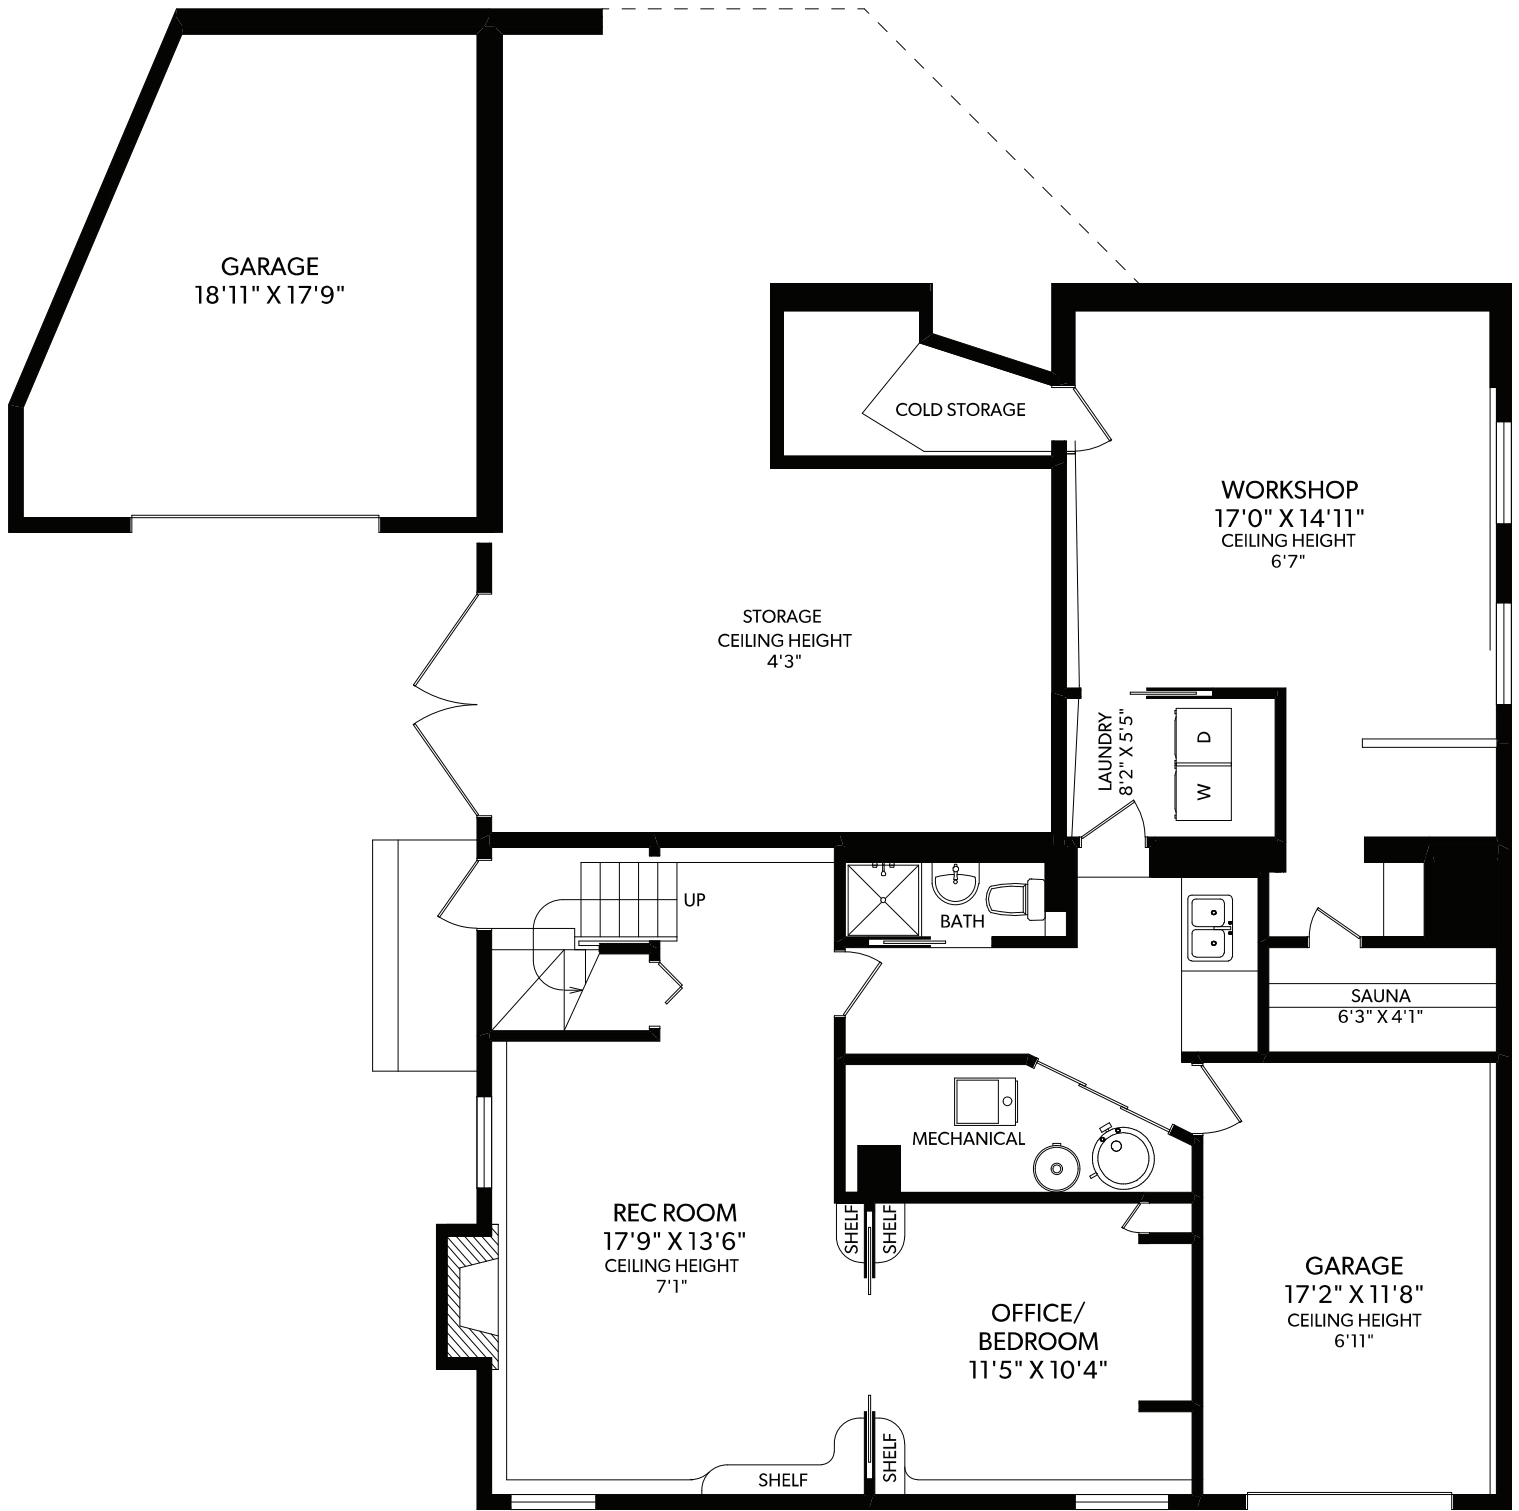

MAIN FLOOR

FLOOR	FINISHED	UNFINISHED	TOTAL
MAIN	1503	0	1503
LOWER	855	460	1315
TOTAL	2358	460	2818

OTHER AREAS	
GARAGE	212
DET. GARAGE	345
PATIO/DECK	1530
PORCH	93

REAL FOTO **401 TREEBANK ROAD EAST**
 DOCUMENT PREPARED FOR THE EXCLUSIVE USE OF
LISA WILLIAMS

LOWER FLOOR

FLOOR	FINISHED	UNFINISHED	TOTAL	OTHER AREAS
MAIN	1503	0	1503	GARAGE 212
LOWER	855	460	1315	DET. GARAGE 345
TOTAL	2358	460	2818	PATIO/DECK 1530
				PORCH 93

401 TREEBANK ROAD EAST

DOCUMENT PREPARED FOR THE EXCLUSIVE USE OF