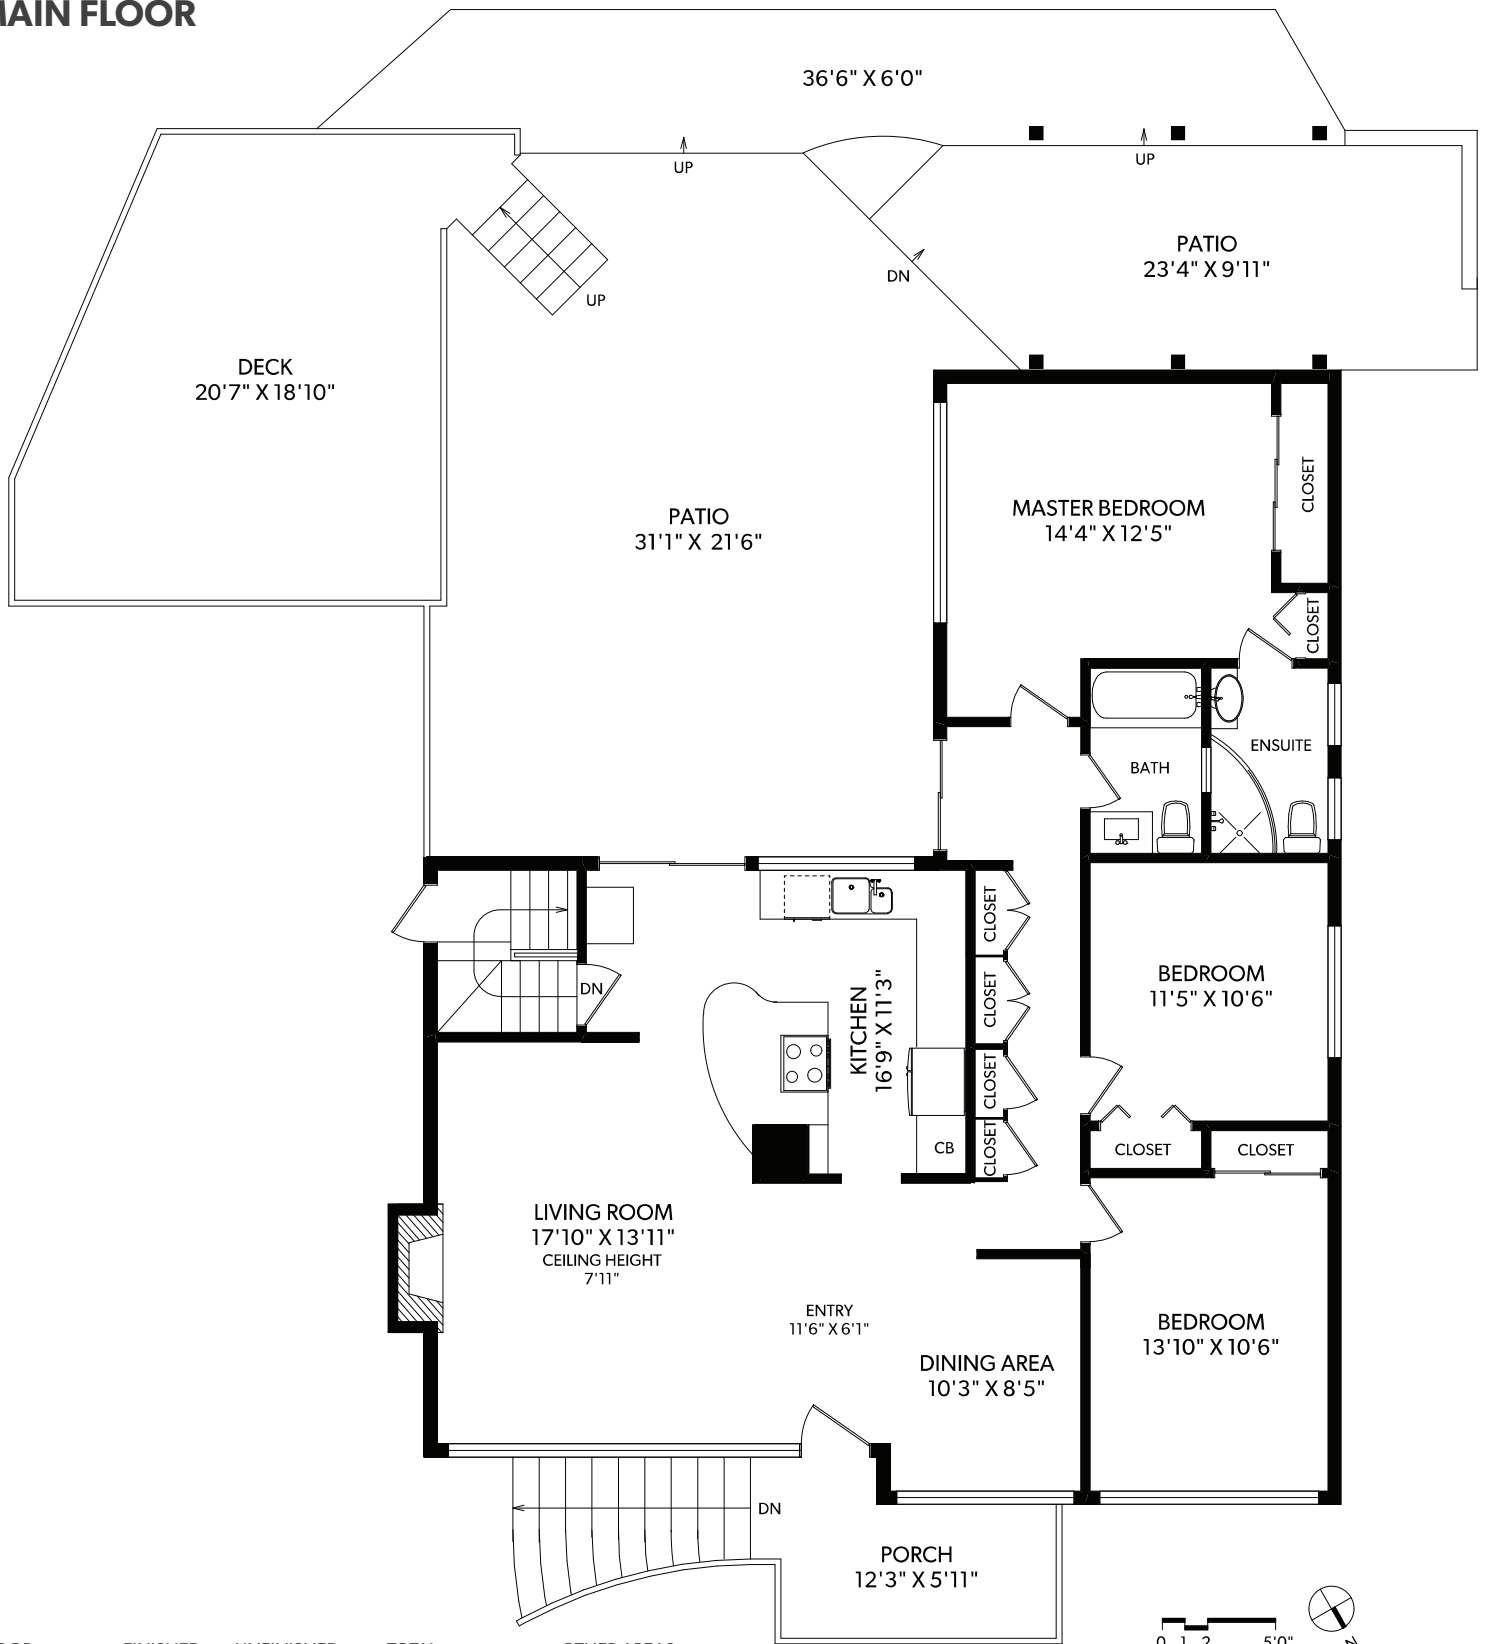

MAIN FLOOR

FLOOR	FINISHED	UNFINISHED	TOTAL
MAIN	1503	0	1503
LOWER	855	460	1315
TOTAL	2358	460	2818

OTHER AREAS	
GARAGE	212
DET. GARAGE	345
PATIO/DECK	1530
PORCH	93

REAL FOTO **401 TREEBANK ROAD EAST**
 DOCUMENT PREPARED FOR THE EXCLUSIVE USE OF
LISA WILLIAMS

LOWER FLOOR

FLOOR	FINISHED	UNFINISHED	TOTAL	OTHER AREAS
MAIN	1503	0	1503	GARAGE 212
LOWER	855	460	1315	DET. GARAGE 345
TOTAL	2358	460	2818	PATIO/DECK 1530
				PORCH 93

401 TREEBANK ROAD EAST

DOCUMENT PREPARED FOR THE EXCLUSIVE USE OF