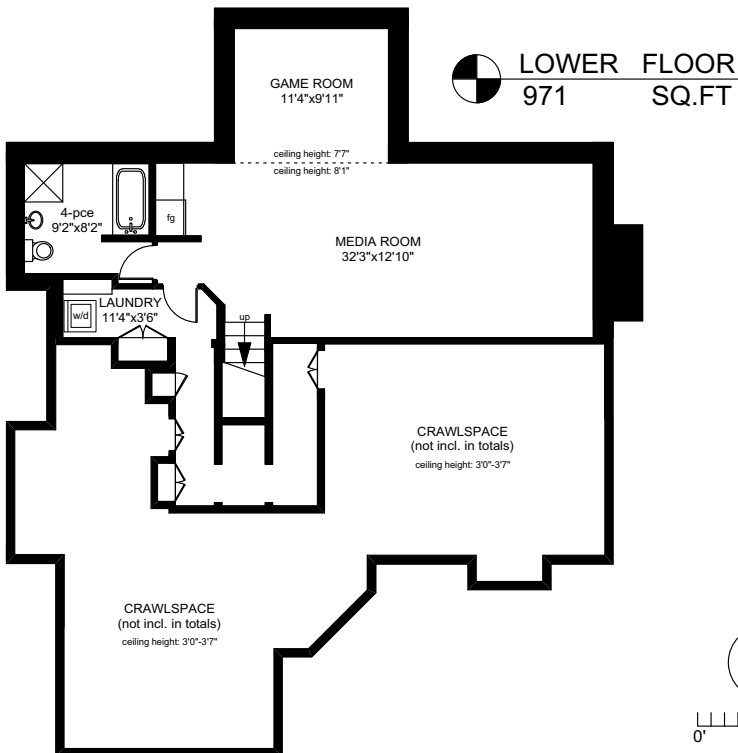

4631 OCEAN PARK PLACE

	FINISHED SQ. FT.	UNFINISHED SQ. FT.	TOTAL SQ. FT.
MAIN	1668	0	1668
UPPER	2145	0	2145
LOWER	971	0	971
TOTAL	4784	0	4784
GARAGE	0	575	575
PATIOS	0	771	771
BALCONY	0	154	154

PREPARED FOR THE EXCLUSIVE USE OF
LISA WILLIAMS OF
SOTHEBY'S INTERNATIONAL REALTY CANADA