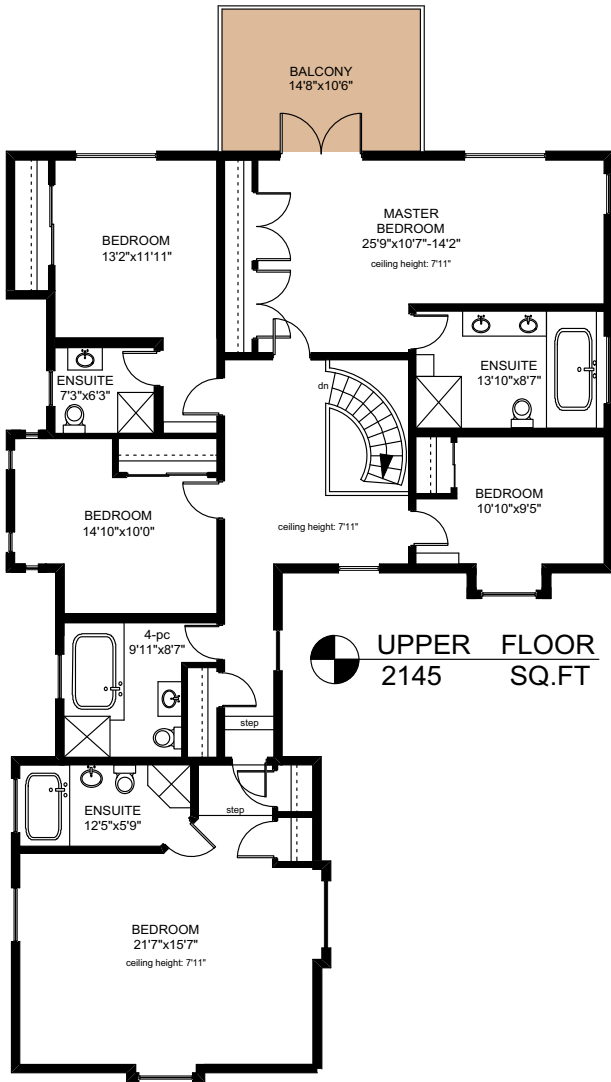

4631 OCEAN PARK PLACE

	FINISHED SQ. FT.	UNFINISHED SQ. FT.	TOTAL SQ. FT.
MAIN	1668	0	1668
UPPER	2145	0	2145
LOWER	971	0	971
TOTAL	4784	0	4784
GARAGE	0	575	575
PATIOS	0	771	771
BALCONY	0	154	154

PREPARED FOR THE EXCLUSIVE USE OF
LISA WILLIAMS OF
SOTHEBY'S INTERNATIONAL REALTY CANADA