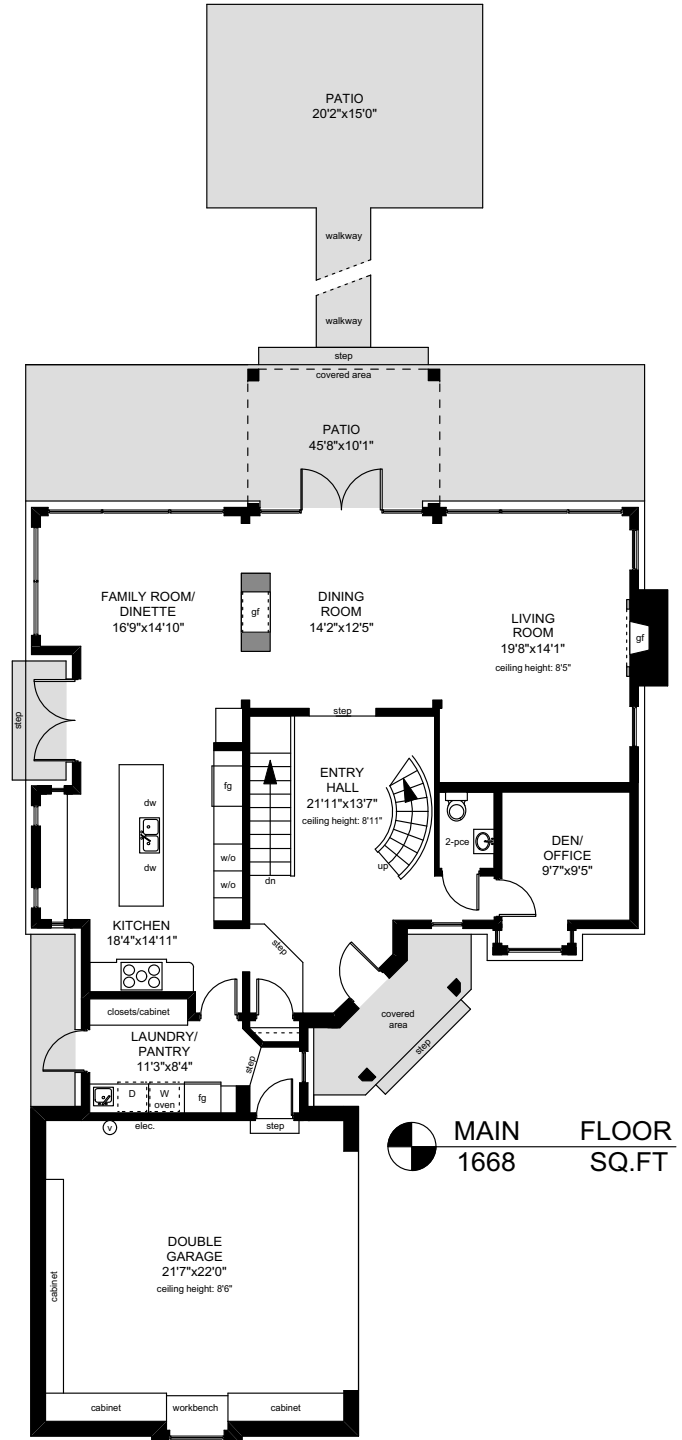

4631 OCEAN PARK PLACE

	FINISHED SQ. FT.	UNFINISHED SQ. FT.	TOTAL SQ. FT.
MAIN	1668	0	1668
UPPER	2145	0	2145
LOWER	971	0	971
TOTAL	4784	0	4784
GARAGE	0	575	575
PATIOS	0	771	771
BALCONY	0	154	154

PREPARED FOR THE EXCLUSIVE USE OF
LISA WILLIAMS OF
SOTHEBY'S INTERNATIONAL REALTY CANADA

MEASURED ON: 09/16/15
DRAWING FILE: 13082

Tafe Measure VICTORIA, B.C.
Ph. 883.8894
www.tafemeasure.com