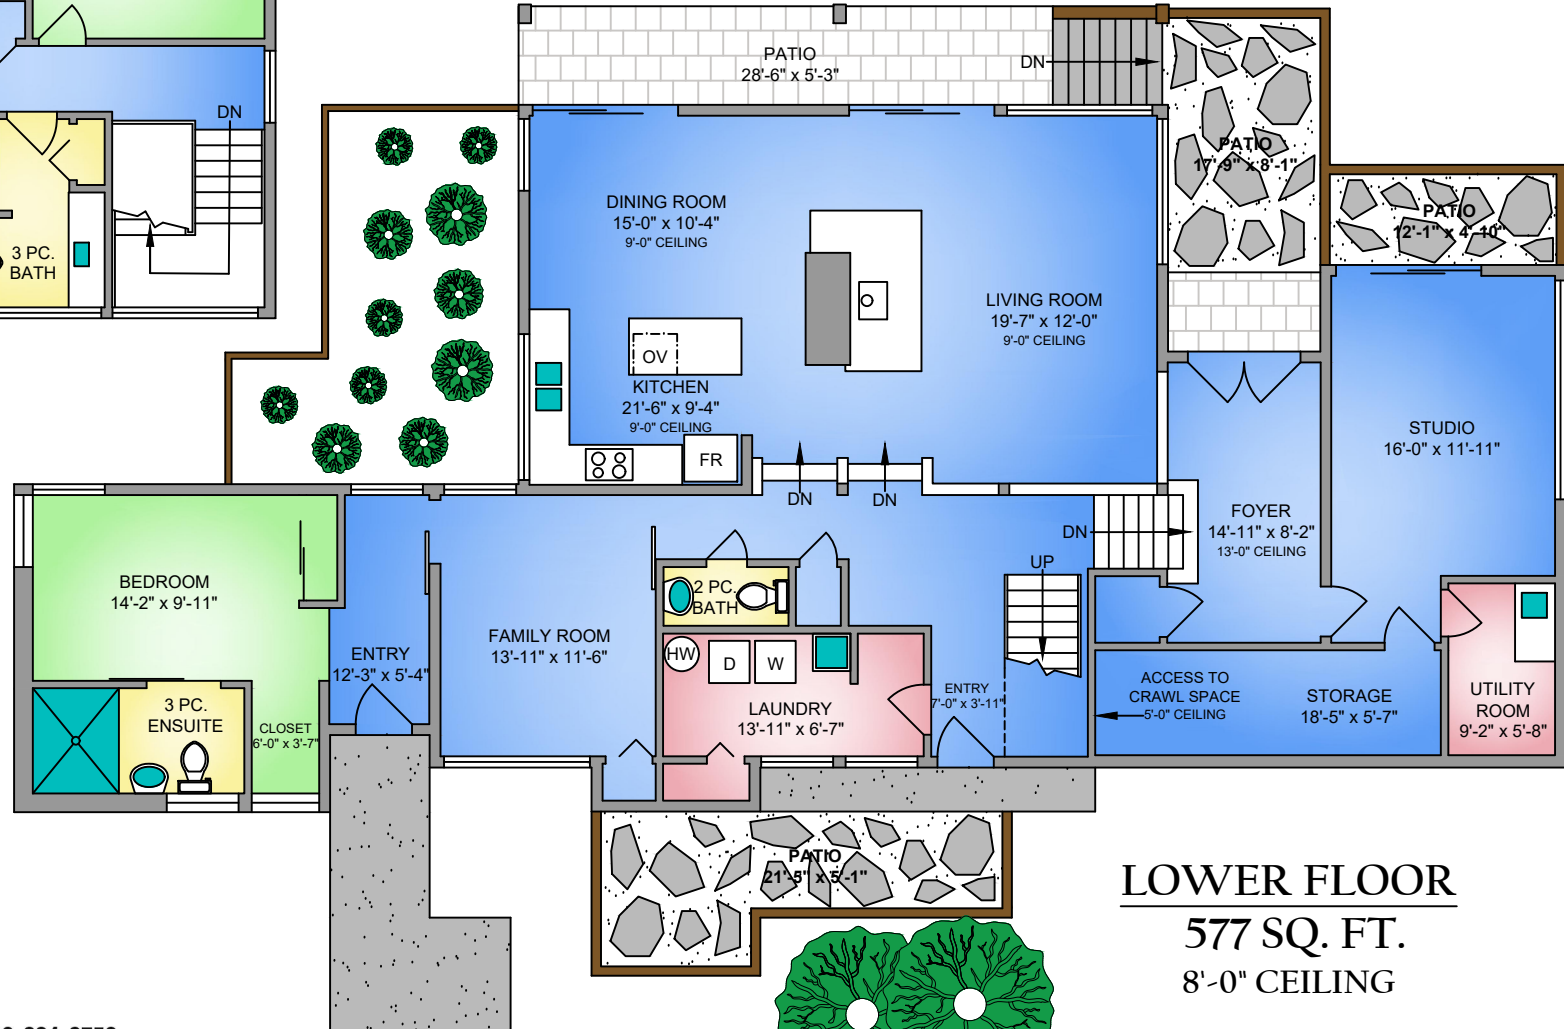

5601 MATTERHORN COURT

JUNE 8, 2018

PREPARED FOR THE EXCLUSIVE USE OF LISA WILLIAMS
 PLANS MAY NOT BE 100% ACCURATE, IF CRITICAL BUYER TO VERIFY.

FLOOR	AREA (SQ. FT.)		
	FINISHED	GAZEBO	DECK / PATIO
LOWER	577	114	204
MAIN	1635	-	325
UPPER	1170	-	137
TOTAL	3382	114	666

UPPER FLOOR
 1170 SQ. FT.
 8'-0" CEILING

MAIN FLOOR
 1635 SQ. FT.
 8'-0" CEILING

NORTH

LOWER FLOOR
 577 SQ. FT.
 8'-0" CEILING