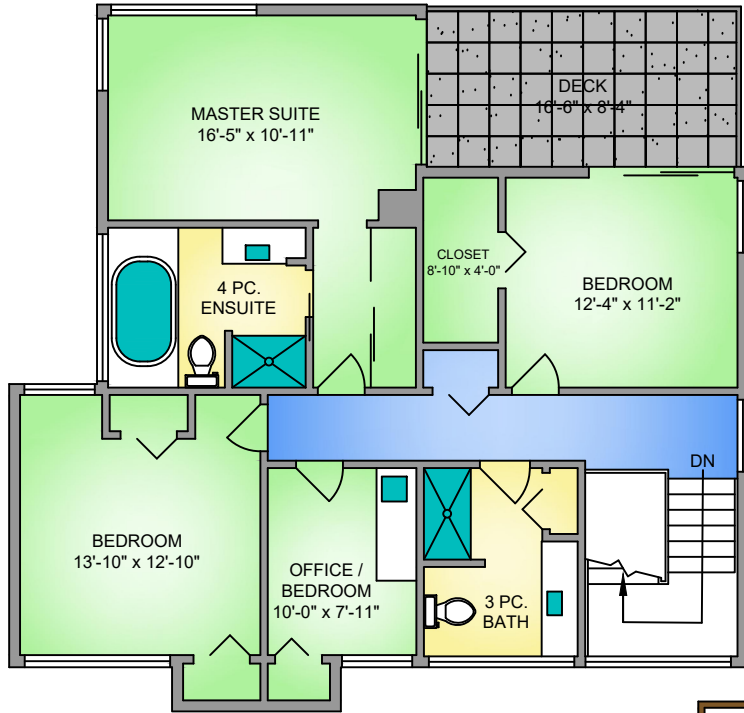

5601 MATTERHORN COURT

JUNE 8, 2018

PREPARED FOR THE EXCLUSIVE USE OF LISA WILLIAMS
 PLANS MAY NOT BE 100% ACCURATE, IF CRITICAL BUYER TO VERIFY.

FLOOR	AREA (SQ. FT.)		
	FINISHED	GAZEBO	DECK / PATIO
LOWER	577	114	204
MAIN	1635	-	325
UPPER	1170	-	137
TOTAL	3382	114	666

UPPER FLOOR
 1170 SQ. FT.
 8'-0" CEILING

MAIN FLOOR
 1635 SQ. FT.
 8'-0" CEILING

NORTH

LOWER FLOOR
 577 SQ. FT.
 8'-0" CEILING