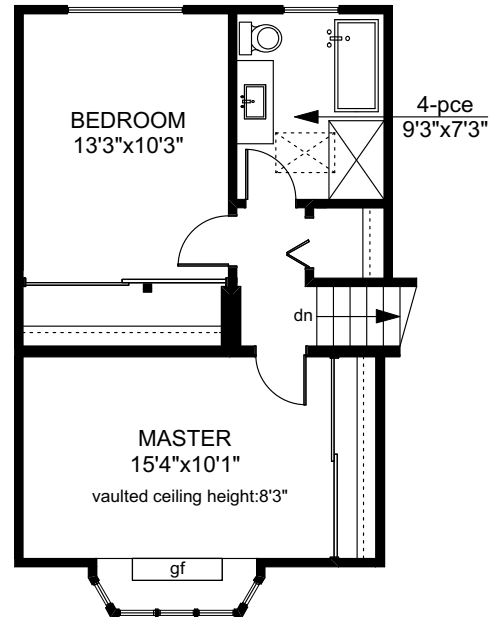

3552 KELSEY PLACE

 LOWER FLOOR
513 SQ.FT

 MAIN FLOOR
798 SQ.FT

 UPPER FLOOR
531 SQ.FT

	FINISHED SQ. FT.	UNFINISHED SQ. FT.	TOTAL SQ. FT.
MAIN	798	0	798
UPPER	531	0	531
LOWER	513	0	513
TOTAL	1842	0	1842
GARAGE	0	467	467
DECK	0	112	112
PATIOS	0	378	378

PREPARED FOR THE EXCLUSIVE USE OF
LISA WILLIAMS
OF SOTHEBY'S INTERNATIONAL REALTY CANADA

MEASURED ON: 10/02/17
DRAWING FILE: 16043C

Tafe Measure VICTORIA, B.C.
Ph. 883.8894
www.tafemeasure.com