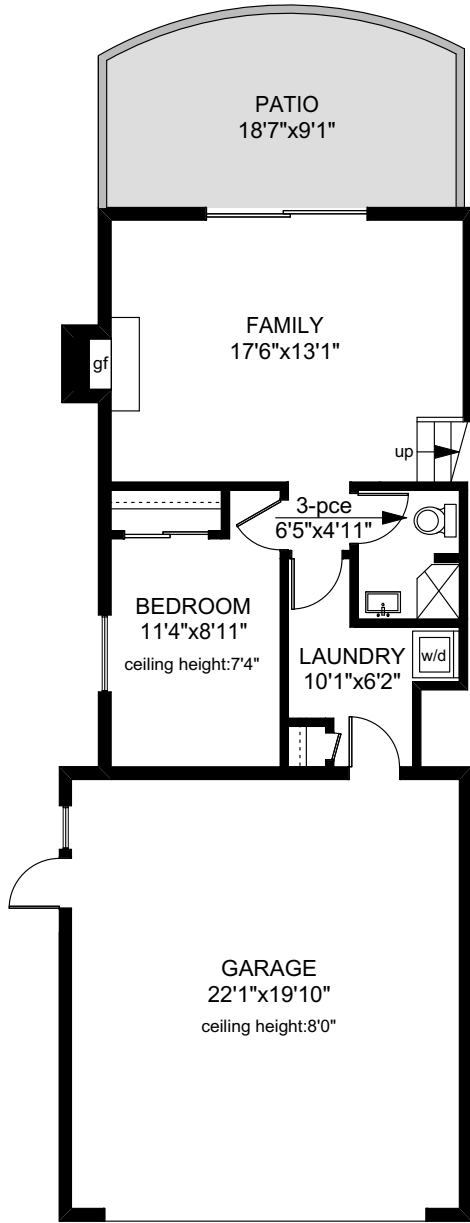

3552 KELSEY PLACE

 LOWER FLOOR
513 SQ.FT

 MAIN FLOOR
798 SQ.FT

 UPPER FLOOR
531 SQ.FT

	FINISHED SQ. FT.	UNFINISHED SQ. FT.	TOTAL SQ. FT.
MAIN	798	0	798
UPPER	531	0	531
LOWER	513	0	513
TOTAL	1842	0	1842
GARAGE	0	467	467
DECK	0	112	112
PATIOS	0	378	378

PREPARED FOR THE EXCLUSIVE USE OF
LISA WILLIAMS
OF SOTHEBY'S INTERNATIONAL REALTY CANADA

MEASURED ON: 10/02/17
DRAWING FILE: 16043C

Tafe Measure VICTORIA, B.C.
Ph. 883.8894
www.tafemeasure.com