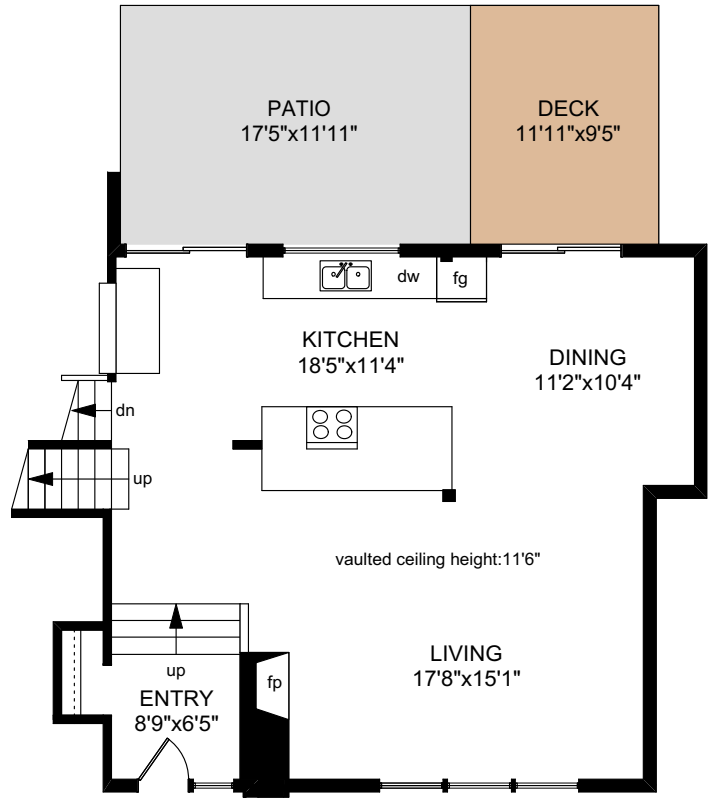

3552 KELSEY PLACE

 LOWER FLOOR
513 SQ.FT

 MAIN FLOOR
798 SQ.FT

 UPPER FLOOR
531 SQ.FT

	FINISHED SQ. FT.	UNFINISHED SQ. FT.	TOTAL SQ. FT.
MAIN	798	0	798
UPPER	531	0	531
LOWER	513	0	513
TOTAL	1842	0	1842
GARAGE	0	467	467
DECK	0	112	112
PATIOS	0	378	378

PREPARED FOR THE EXCLUSIVE USE OF
LISA WILLIAMS
OF SOTHEBY'S INTERNATIONAL REALTY CANADA

MEASURED ON: 10/02/17
DRAWING FILE: 16043C

Tafe Measure VICTORIA, B.C.
Ph. 883.8894
www.tafemeasure.com