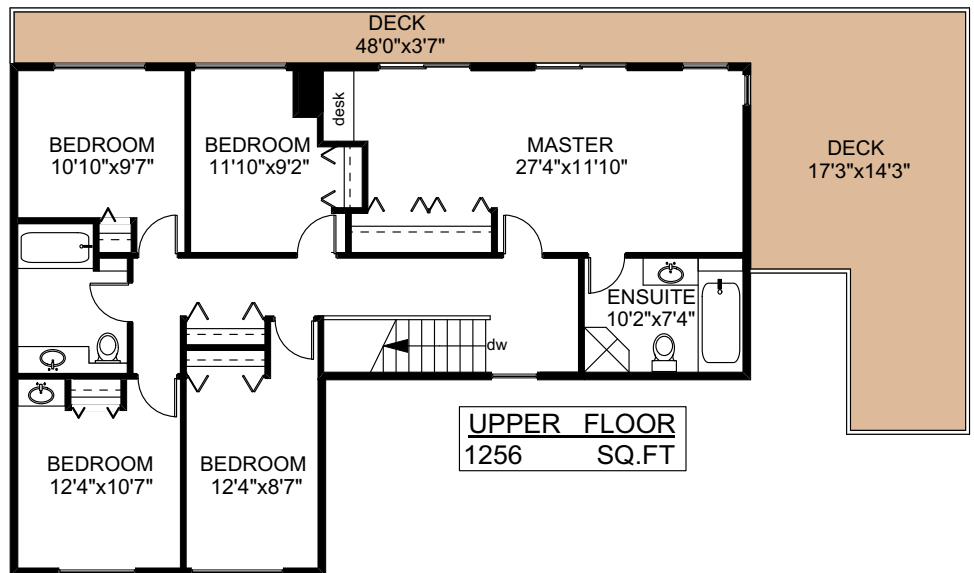

# 3785 WARING PLACE

	FINISHED SQ. FT.	UNFINISHED SQ. FT.	TOTAL SQ. FT.
MAIN	1725	0	1725
UPPER	1256	0	1256
TOTAL	2981	0	2981
CARPORT	0	511	511
DECKS	0	1251	1251

PREPARED FOR THE EXCLUSIVE USE OF  
LISA WILLIAMS OF  
SOTHEBY'S INTERNATIONAL REALTY CANADA

MEASURED ON: 09/25/17  
DRAWING FILE: 16036C

**Tafe** Measure Ph. 883.8894  
VICTORIA, B.C.