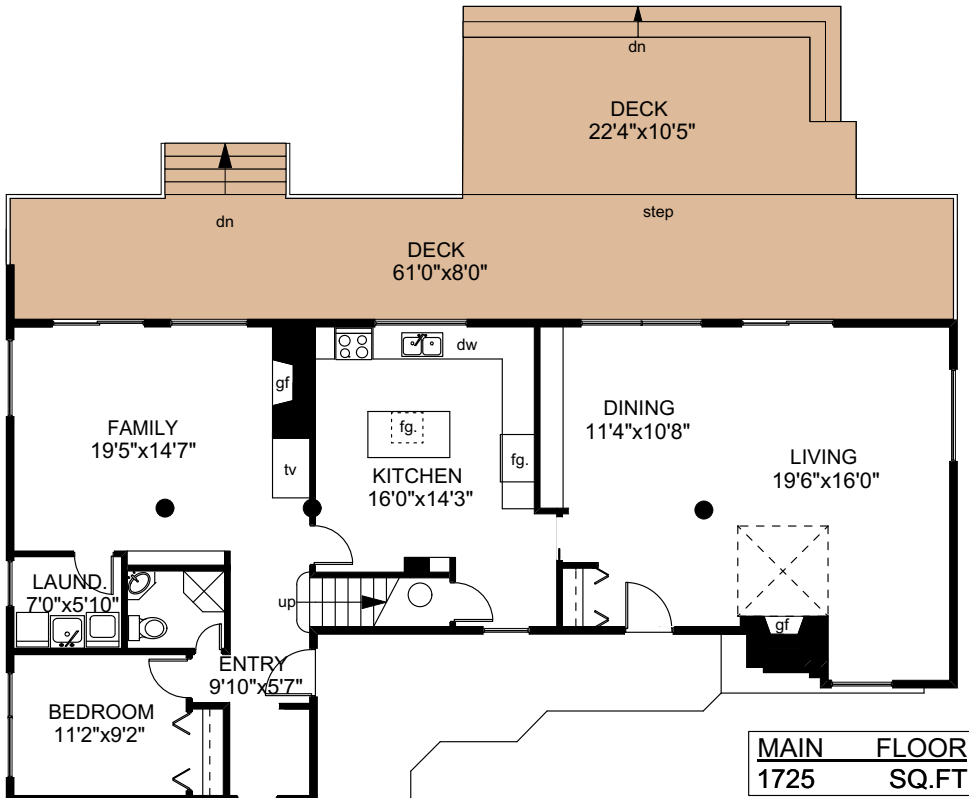

# 3785 WARING PLACE

	FINISHED SQ. FT.	UNFINISHED SQ. FT.	TOTAL SQ. FT.
MAIN	1725	0	1725
UPPER	1256	0	1256
TOTAL	2981	0	2981
CARPORT	0	511	511
DECKS	0	1251	1251

PREPARED FOR THE EXCLUSIVE USE OF  
LISA WILLIAMS OF  
SOTHEBY'S INTERNATIONAL REALTY CANADA

MEASURED ON: 09/25/17  
DRAWING FILE: 16036C

**Tafe** Measure Ph. 883.8894  
VICTORIA, B.C.