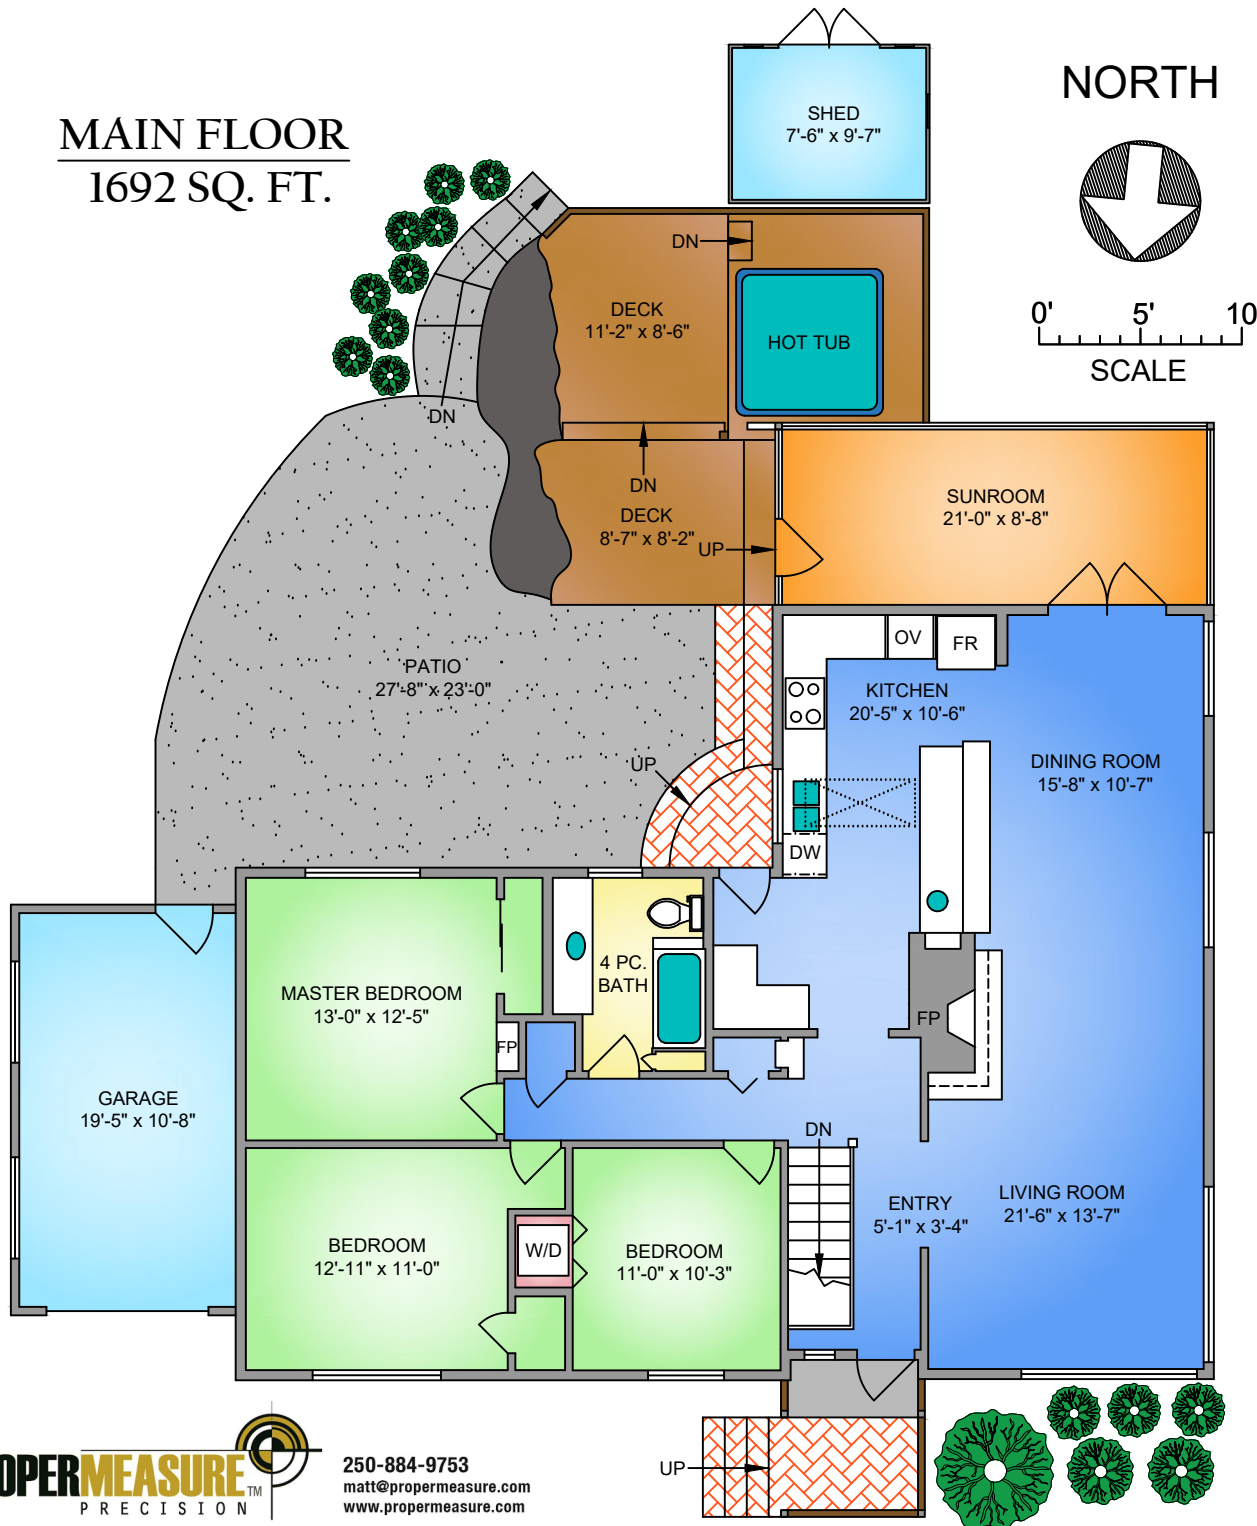

MAIN FLOOR

1692 SQ. FT.

4275 CAEN ROAD
MAY 3, 2017
PREPARED FOR THE EXCLUSIVE USE OF LISA WILLIAMS
PLANS MAY NOT BE 100% ACCURATE, IF CRITICAL BUYER TO VERIFY.

FLOOR	AREA (SQ. FT.)			
	FINISHED	UNFINISHED	GARAGE	DECK / PATIO
MAIN	1692	-	225	710
LOWER	721	156	-	142
TOTAL	2413	156	225	852

LOWER FLOOR

721 SQ. FT.
6'-10' CEILING