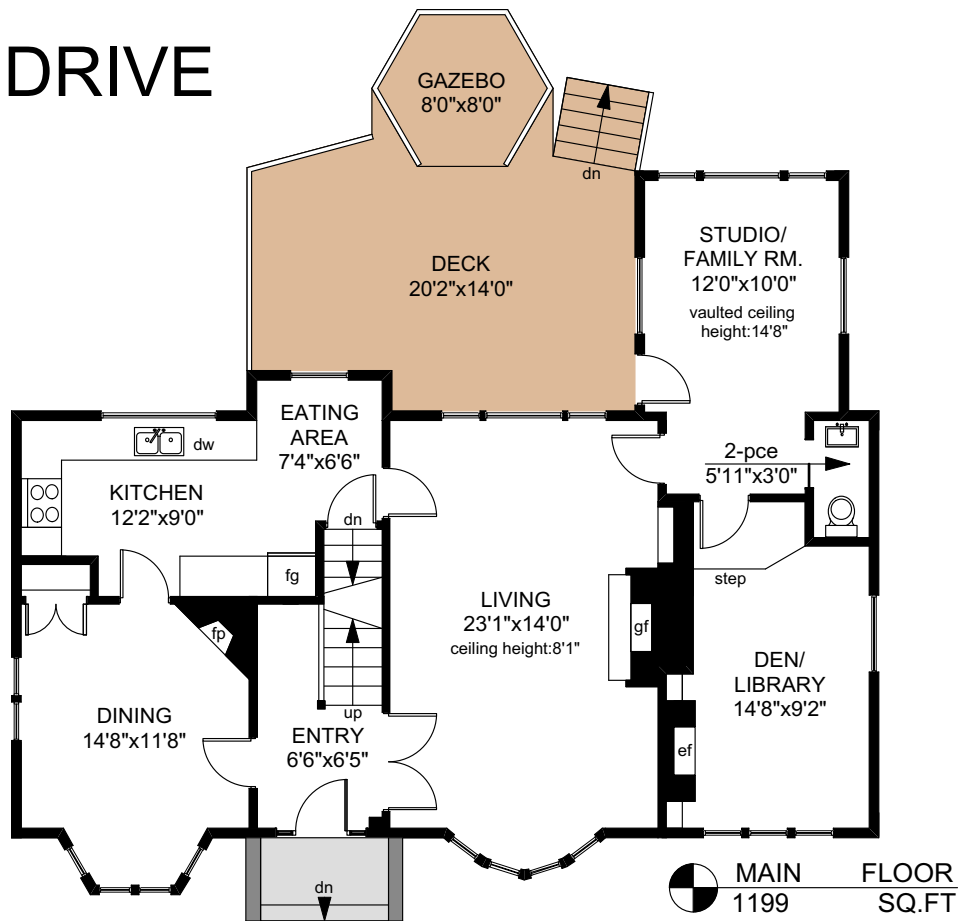

1193 BEACH DRIVE

LOWER FLOOR
302 SQ.FT

	FINISHED SQ. FT.	UNFINISHED SQ. FT.	TOTAL SQ. FT.
MAIN	1199	0	1199
UPPER	866	0	866
LOWER	0	302	302
TOTAL	2065	302	2367
GARAGE	0	680	680
DECK	0	257	257
GAZEBO	0	58	58

PREPARED FOR THE EXCLUSIVE USE OF
LISA WILLIAMS OF
SOTHEBY'S INTERNATIONAL REALTY CANADA

MEASURED ON: 01/26/17
DRAWING FILE: 14197

Taf Measure
VICTORIA, B.C.
Ph. 883.8894
www.tafmeasure.com