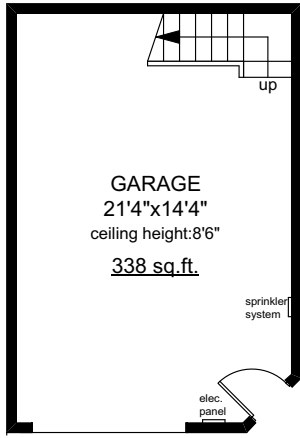

1193 BEACH DRIVE

LOWER FLOOR
302 SQ.FT

	FINISHED SQ. FT.	UNFINISHED SQ. FT.	TOTAL SQ. FT.
MAIN	1199	0	1199
UPPER	866	0	866
LOWER	0	302	302
TOTAL	2065	302	2367
GARAGE	0	680	680
DECK	0	257	257
GAZEBO	0	58	58

PREPARED FOR THE EXCLUSIVE USE OF
LISA WILLIAMS OF
SOTHEBY'S INTERNATIONAL REALTY CANADA

MEASURED ON: 01/26/17
DRAWING FILE: 14197

Taf Measure
VICTORIA, B.C.
Ph. 883.8894
www.tafmeasure.com