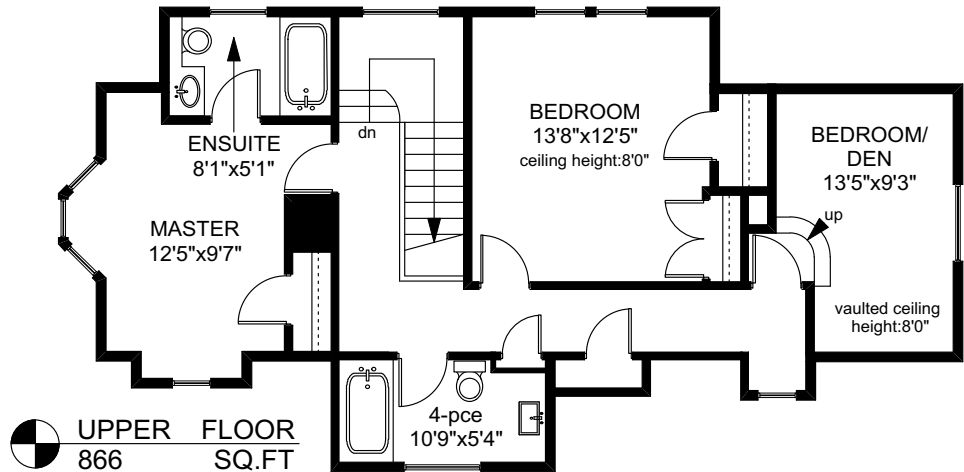

1193 BEACH DRIVE

LOWER FLOOR
302 SQ.FT

	FINISHED SQ. FT.	UNFINISHED SQ. FT.	TOTAL SQ. FT.
MAIN	1199	0	1199
UPPER	866	0	866
LOWER	0	302	302
TOTAL	2065	302	2367
GARAGE	0	680	680
DECK	0	257	257
GAZEBO	0	58	58

PREPARED FOR THE EXCLUSIVE USE OF
LISA WILLIAMS OF
SOTHEBY'S INTERNATIONAL REALTY CANADA

MEASURED ON: 01/26/17
DRAWING FILE: 14197

Taf Measure
VICTORIA, B.C.
Ph. 883.8894
www.tafmeasure.com