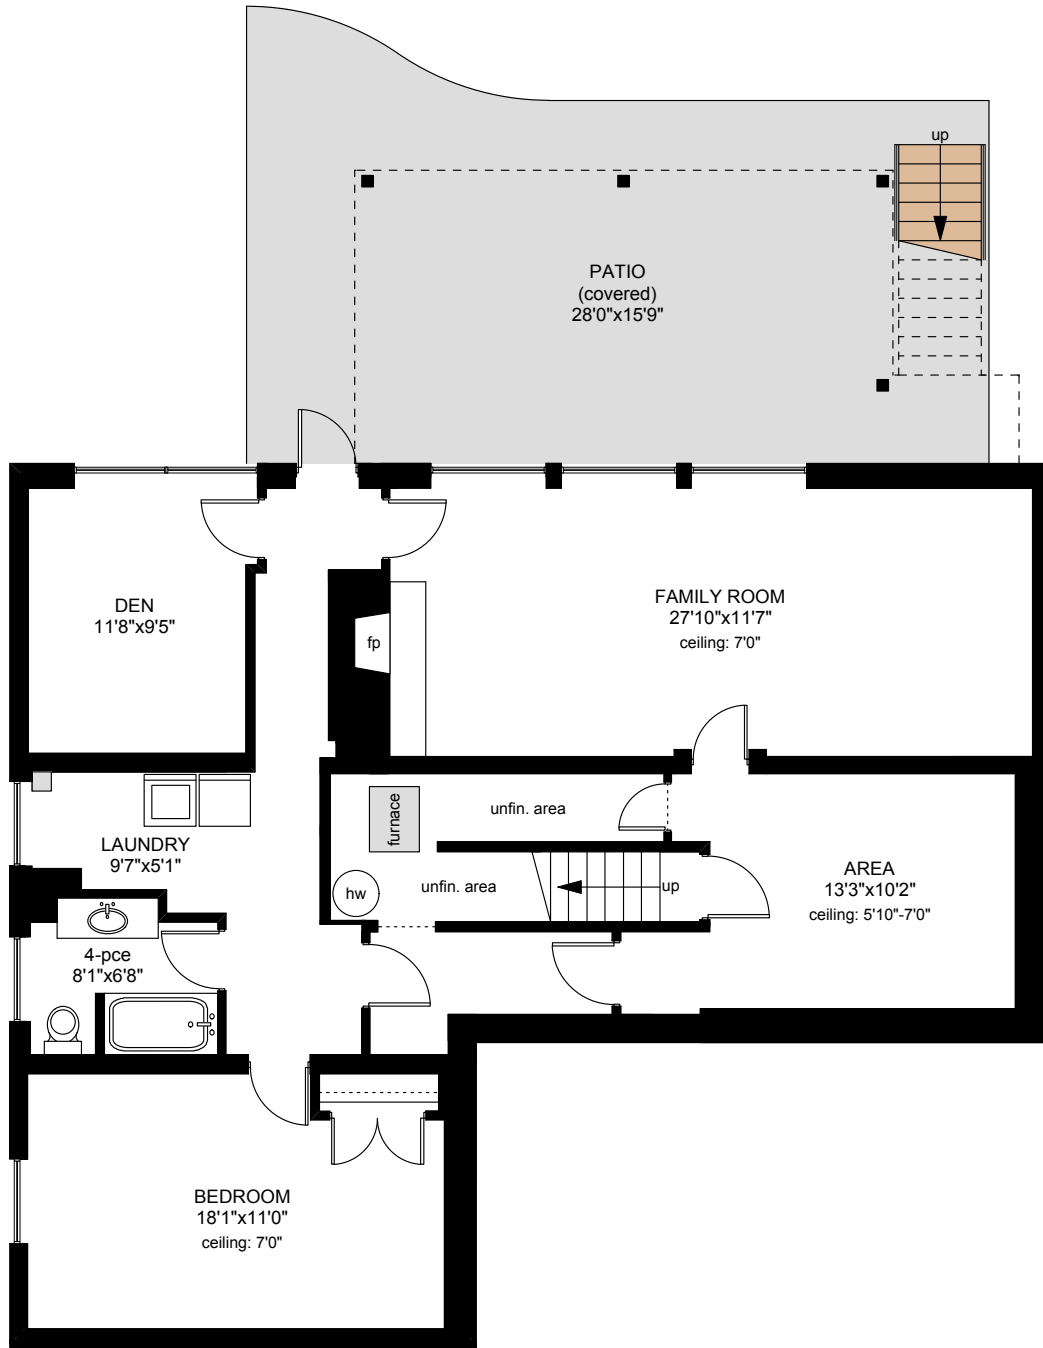

# 3705 CRESTVIEW ROAD

 LOWER FLOOR  
1406 SQ.FT

	FINISHED SQ. FT.	UNFINISHED SQ. FT.	TOTAL SQ. FT.
MAIN	1881	0	1881
LOWER	1332	74	1406
<b>TOTAL</b>	<b>3213</b>	<b>74</b>	<b>3287</b>
GARAGE	0	475	475
DECK	0	318	318
PATIO	0	534	534

PREPARED FOR THE EXCLUSIVE USE OF  
LISA WILLIAMS OF  
SOTHEBY'S INTERNATIONAL REALTY CANADA

MEASURED ON: 11/10/16  
DRAWING FILE: 13914fm

**Tafe Measure** VICTORIA, B.C.  
Ph. 883.8894  
www.tafemeasure.com