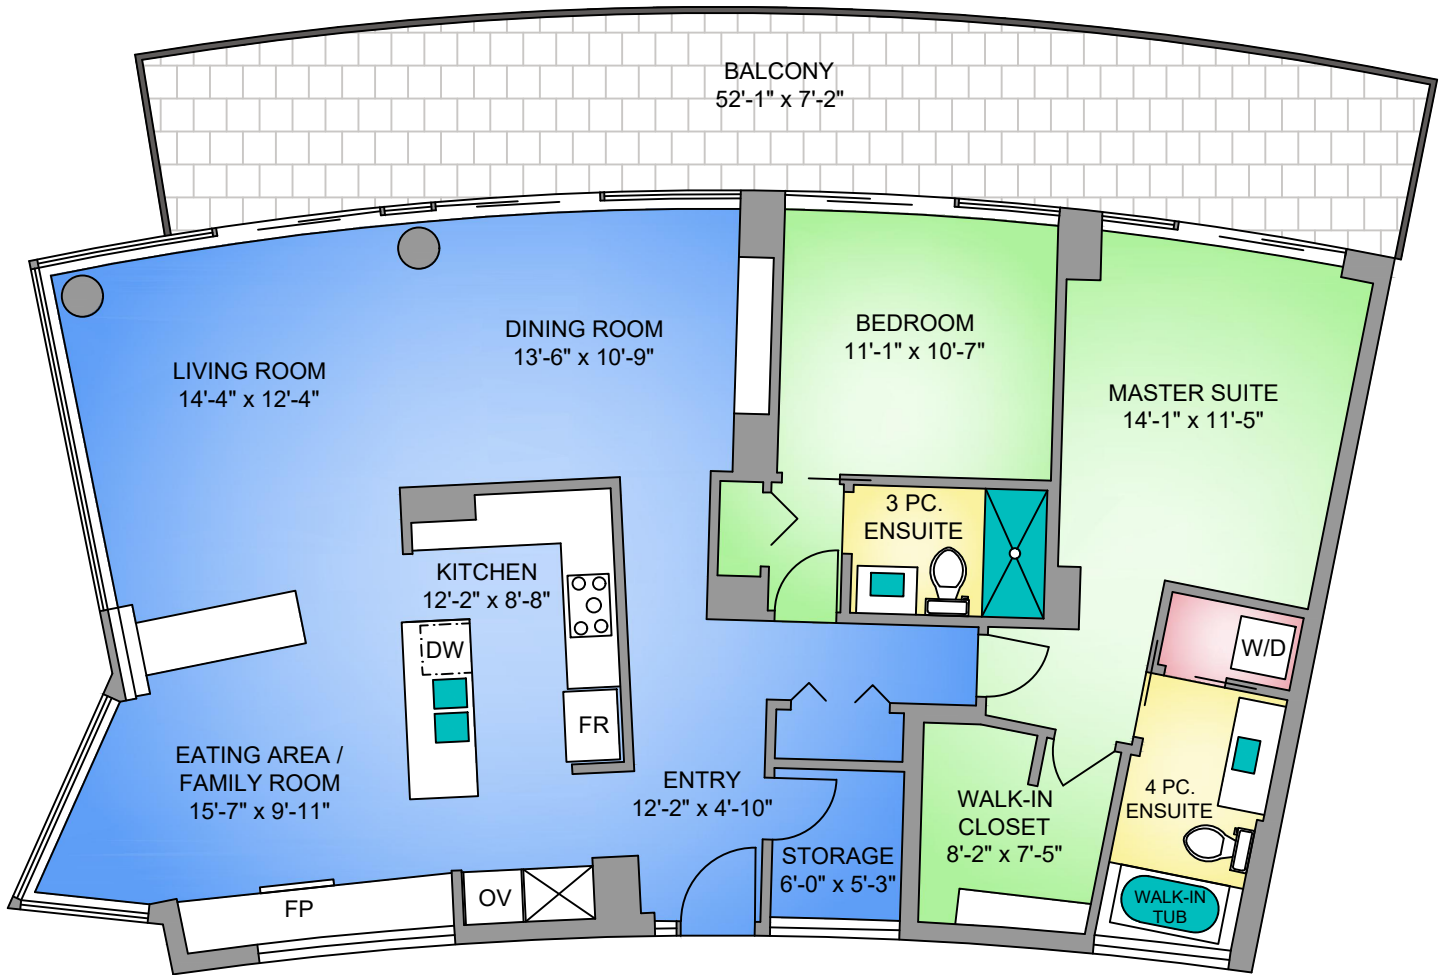

UNIT T108 - 66 SONGHEES ROAD
1479 SQ. FT.

NORTH

SCALE

250-884-9753
 matt@propermeasure.com
 www.propermeasure.com

UNIT T108 - 66 SONGHEES ROAD		
SEPTEMBER 16, 2016		
PREPARED FOR THE EXCLUSIVE USE OF LISA WILLIAMS		
PLANS MAY NOT BE 100% ACCURATE, IF CRITICAL BUYER TO VERIFY.		
FLOOR	AREA (SQ. FT.)	
	FINISHED	BALCONY
FIRST	1479	366